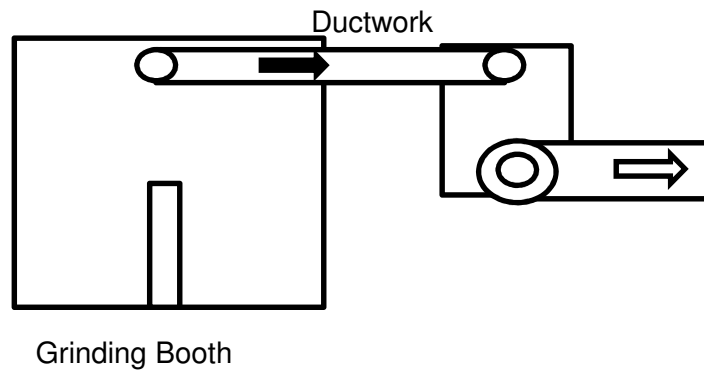

Crane Slot

LED Light Fixtures

Standard Backdraft and Overhead Hood Sections

Sliding Door w/Offset for Crane Slot
Viewing Window in Door
Sliding Door Required to Avoid Aisle way Obstruction

PROJECT: WEATHERFORD ~ SCHRIEVER, LA

Custom Grinding Booth w/Remote Dust Collector

Ken Haga
Avani Environmental Intl., Inc.

8'H Inside Dimension

Side View

Sliding Door w/Offset to Clear Crane Slot

800 cu. ft./6-Second Exhaust Rate

Plan or Top View w/Grinding Booth & Dust Collection System