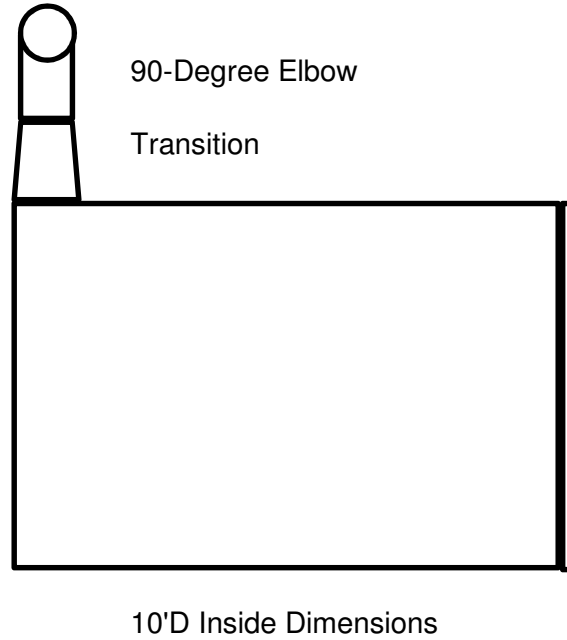

8'H Inside Dimension

Side View

Sliding Door w/Offset to Clear Crane Slot

800 cu. ft./6-Second Exhaust Rate

Plan or Top View w/Grinding Booth & Dust Collection System

Dust Collector

Slot Velocity

Estimate/ 8,500CFM Average 1,250FPM Min.

Centrifugal Fan w/Outlet Damper
Silencer 75dBA