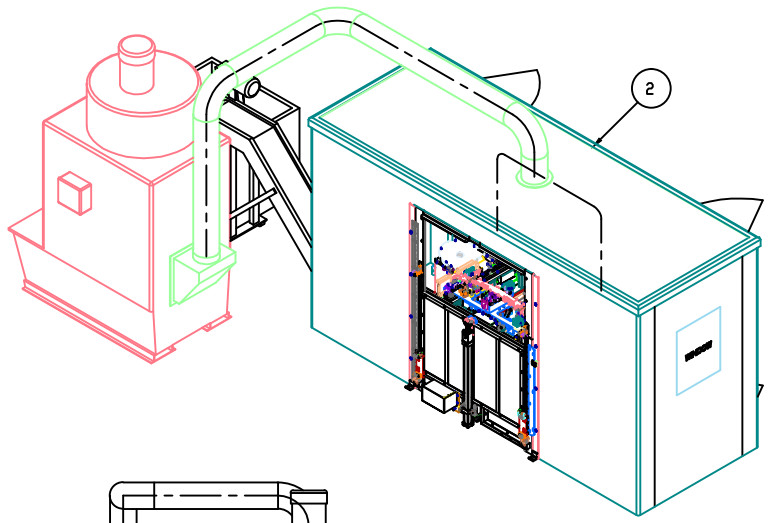

Parts List				
Item	Part#	Qty	Description	Material/Vendor
1	CS1813G-001	1	ID PLATE - TOOL S/N	6061-T6
2	CS1813G-A	1	CELL ENCLOSURE ASSEMBLY	SEE BOM
3	CS1813G-B	1	SAW / DEBURR STATION TOOLING ASSEMBLY	SEE BOM
4	CS1813G-CHIP CONVEYOR	1	SAW / DEBURR STATION CHIP CONVEYOR REP	BARNES
5	CS1813G-D	1	SAW / DEBURR MIST COLLECTOR ASSEMBLY	SEE BOM
6	CS1813G-G	1	CONVEYOR TRAP	SEE BOM
7	DP15R-1L	1	15 GAL RESERVOIR	GP REEVES

WET / DUST COLLECTOR WILL ATTACH HERE

ISD VIEW

<b>Tennessee Rand</b> A Lincoln Electric Company		700 Mountain Bend Road Chattanooga, TN, 37405 (423) 964-7283	TENSSESEE RAND, A LINCOLN ELECTRIC COMPANY PROPRIETARY ANY REPRODUCTION OR DISSEMINATION OF INFORMATION IN THIS PRINT IS PROHIBITED.	SAW CUT AND WIRE DEBURR STATION ASSEMBLY CS1813G-000 P. MICHAEL P. MICHAEL 11/19/12	SEE BOM SEE DETAILS MEAN COGNITION 01
---	--	--	---	---	--