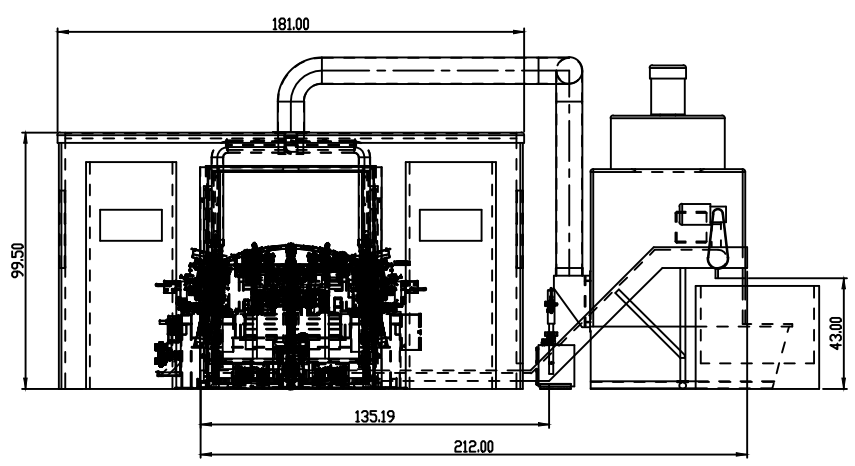

ISD VIEW

Tennessee Rand A Lincoln Electric Company		700 Mountain Bend Road Chattanooga, TN, 37405 (423) 964-7283	TENSSESEE RAND, A LINCOLN ELECTRIC COMPANY PROPRIETARY ANY REPRODUCTION OR DISSEMINATION OF INFORMATION IN THIS PRINT IS PROHIBITED.	SAW CUT AND WIRE DEBURR STATION ASSEMBLY CS1813G-000 P. MICHAEL P. MICHAEL 11/19/12	SEE BOM SEE DETAILS MEAN COGNITION 01