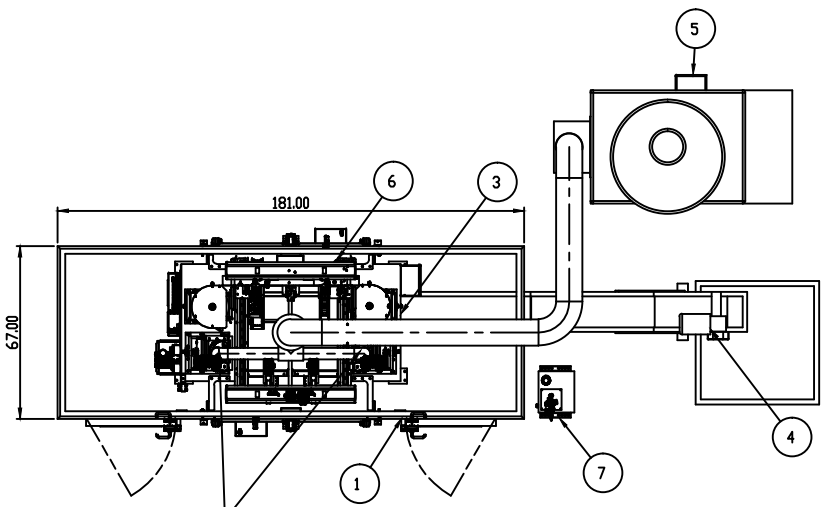

Parts List				
Item	Part#	Qty	Description	Material/Vendor
1	CS1813G-001	1	ID PLATE - TOOL S/N	6061-T6
2	CS1813G-A	1	CELL ENCLOSURE ASSEMBLY	SEE BOM
3	CS1813G-B	1	SAW / DEBURR STATION TOOLING ASSEMBLY	SEE BOM
4	CS1813G-CHIP CONVEYOR	1	SAW / DEBURR STATION CHIP CONVEYOR REP	BARNES
5	CS1813G-D	1	SAW / DEBURR MIST COLLECTOR ASSEMBLY	SEE BOM
6	CS1813G-G	1	CONVEYOR TRAP	SEE BOM
7	DP15R-1L	1	15 GAL RESERVOIR	GP REEVES

WET / DUST COLLECTOR WILL ATTACH HERE

ISD VIEW

<b>Tennessee Rand</b> A Lincoln Electric Company		700 Mountain Bend Road Chattanooga, TN, 37405 (423) 964-7283	TENSSESEE RAND, A LINCOLN ELECTRIC COMPANY PROPRIETARY ANY REPRODUCTION OR DISSEMINATION OF INFORMATION IN THIS PRINT IS PROHIBITED.	SAW CUT AND WIRE DEBURR STATION ASSEMBLY CS1813G-000 P. MICHAEL P. MICHAEL 11/19/12	SEE BOM SEE DETAILS MEAN COGNITION 01
---	--	--	---	---	--