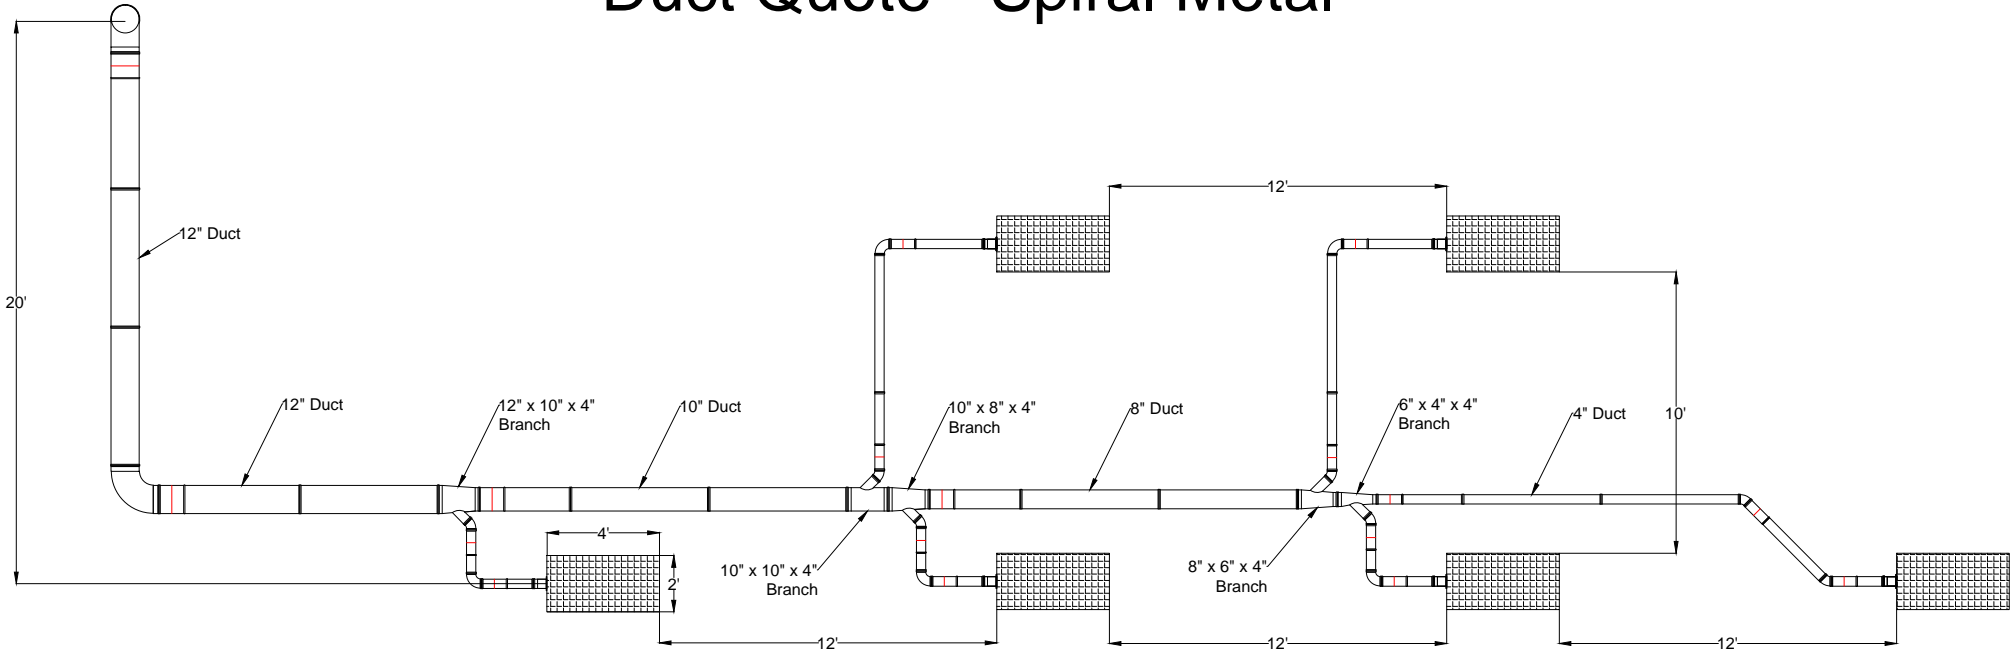

# Duct Quote - Spiral Metal

**Notes:**

- 1. Duct into straight pipe with 12" 90° Elbow
- 2. No elevation change in duct runs
- 3. Duct to be Spiral Metal

Avani Environmental Intl. Inc. 95 Cypress Drive Youngsville, NC 27596 P# 919-570-2862 F# 919-570-2863		
Project: Duct Quote - Spiral Metal Drawing: Duct Layout		
Date: 7-30-13	Drawn by: MDT	
Sheet No: 1 OF 1		