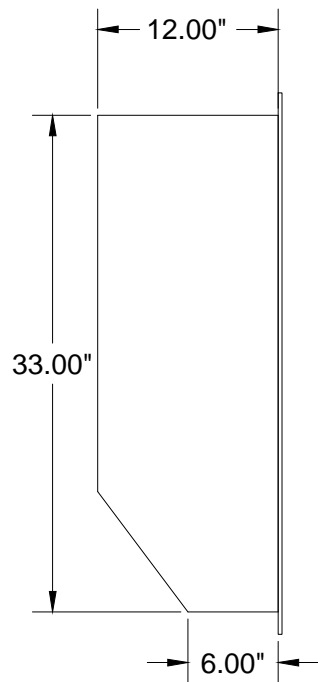

Fume Arm Adaptor for A-Smoke20

Top View

Side View

Front View

Isometric View