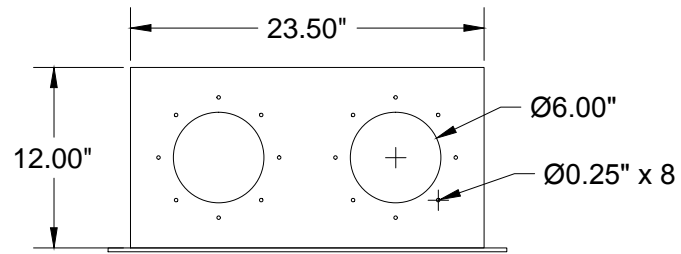

Fume Arm Adaptor for A-Smoke20

Top View

Side View

Front View

Isometric View