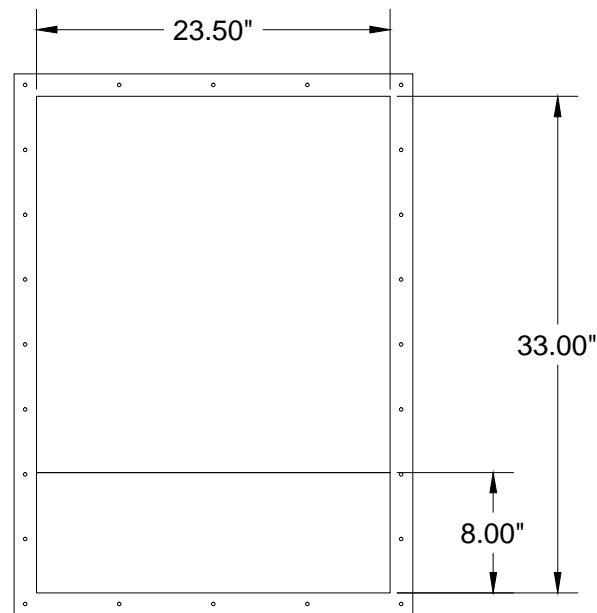

Fume Arm Adaptor for A-Smoke20

Top View

Side View

Front View

Isometric View