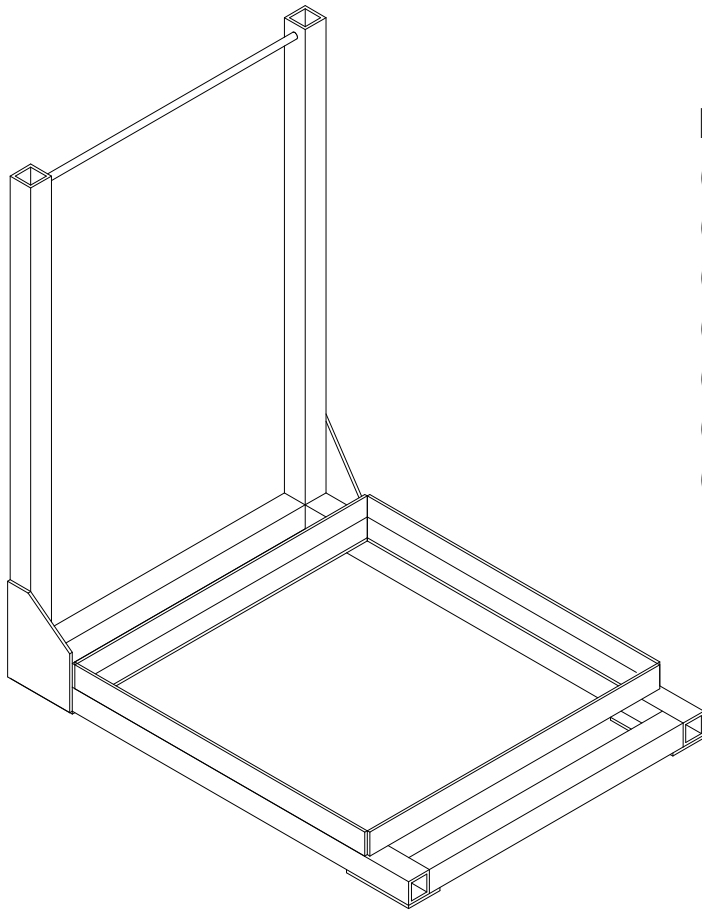

Cart for A-Smoke20

Side View

Front View

Isometric View

Materials:

- (2) 2"x2"x40" Tubing
- (2) 2"x2"x38.5" Tubing
- (2) 2"x2"x24.5" Tubing
- (4) 2"x2"x28" Angle Iron
- (4) 6"x3" Mounting Brackets
- (1) 24.5" Round Bar
- (2) Side Flanges, 8"x6"