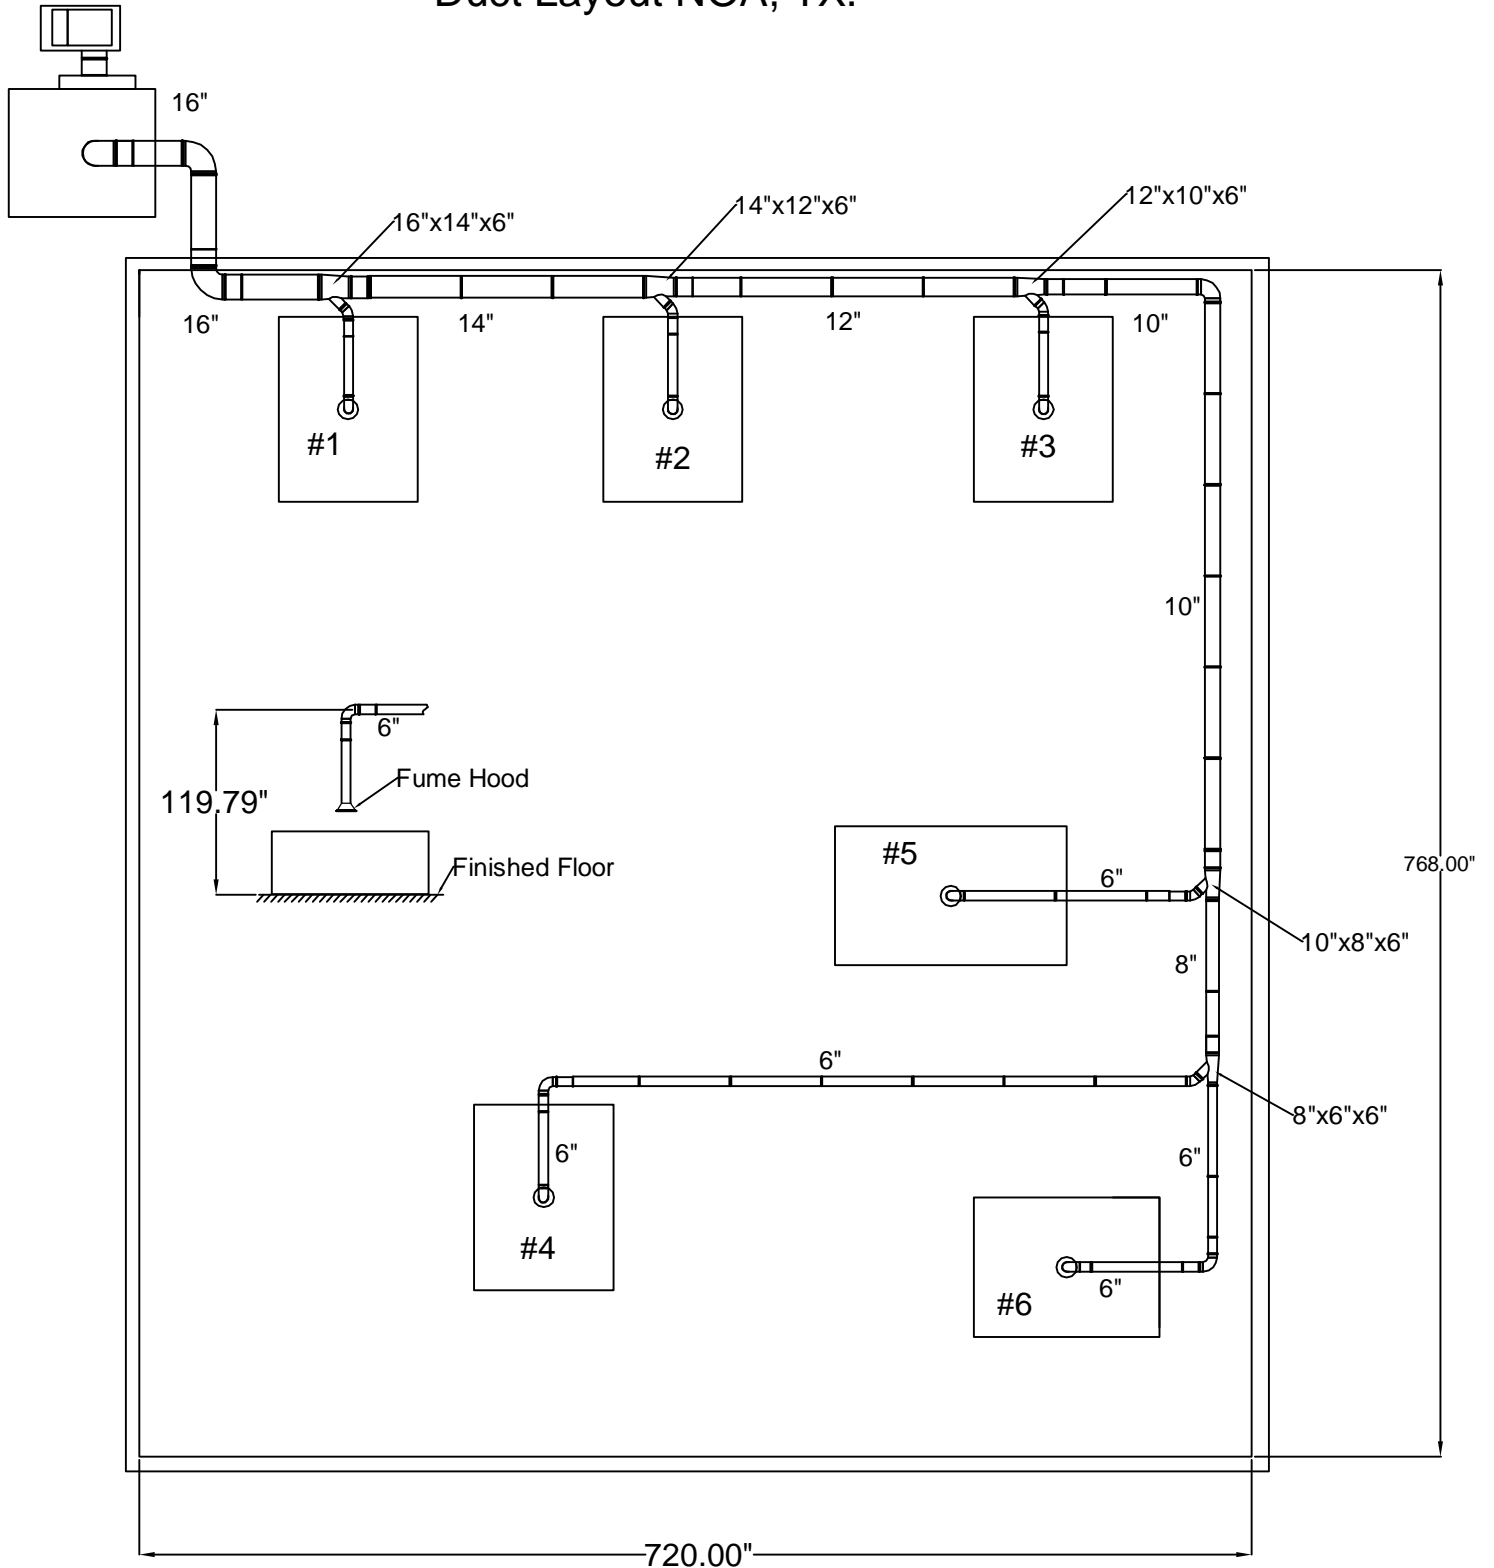

# Duct Layout NOA, TX.

This document was created with Win2PDF available at <http://www.win2pdf.com>.  
The unregistered version of Win2PDF is for evaluation or non-commercial use only.  
This page will not be added after purchasing Win2PDF.