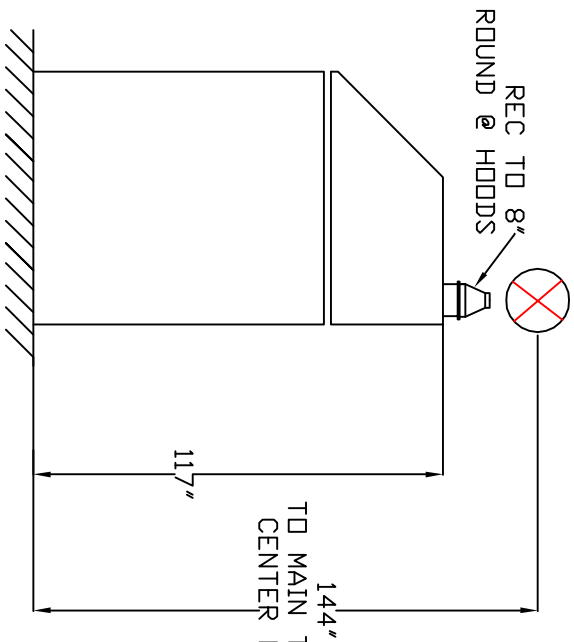

FLANGE DETAIL  
HOOD OUTLETS  
(SCALE 1 TO 4)

ELEVATION  
HOOD INSERTS

TD FAN INLET

Avanti Environmental Intl. Inc.  
95 Cypress Drive #7396  
Raleigh, NC  
Tel: 919-570-2862 Fax: 919-570-2863

**Avanti**

Project: MOUTRIE HIGH SCH.  
Drawing: HOOD INSERTS ELEV.  
Date: 10/12 Drawn by: J.T.L.  
Sheet No: 1 OF 1 Scale: Full