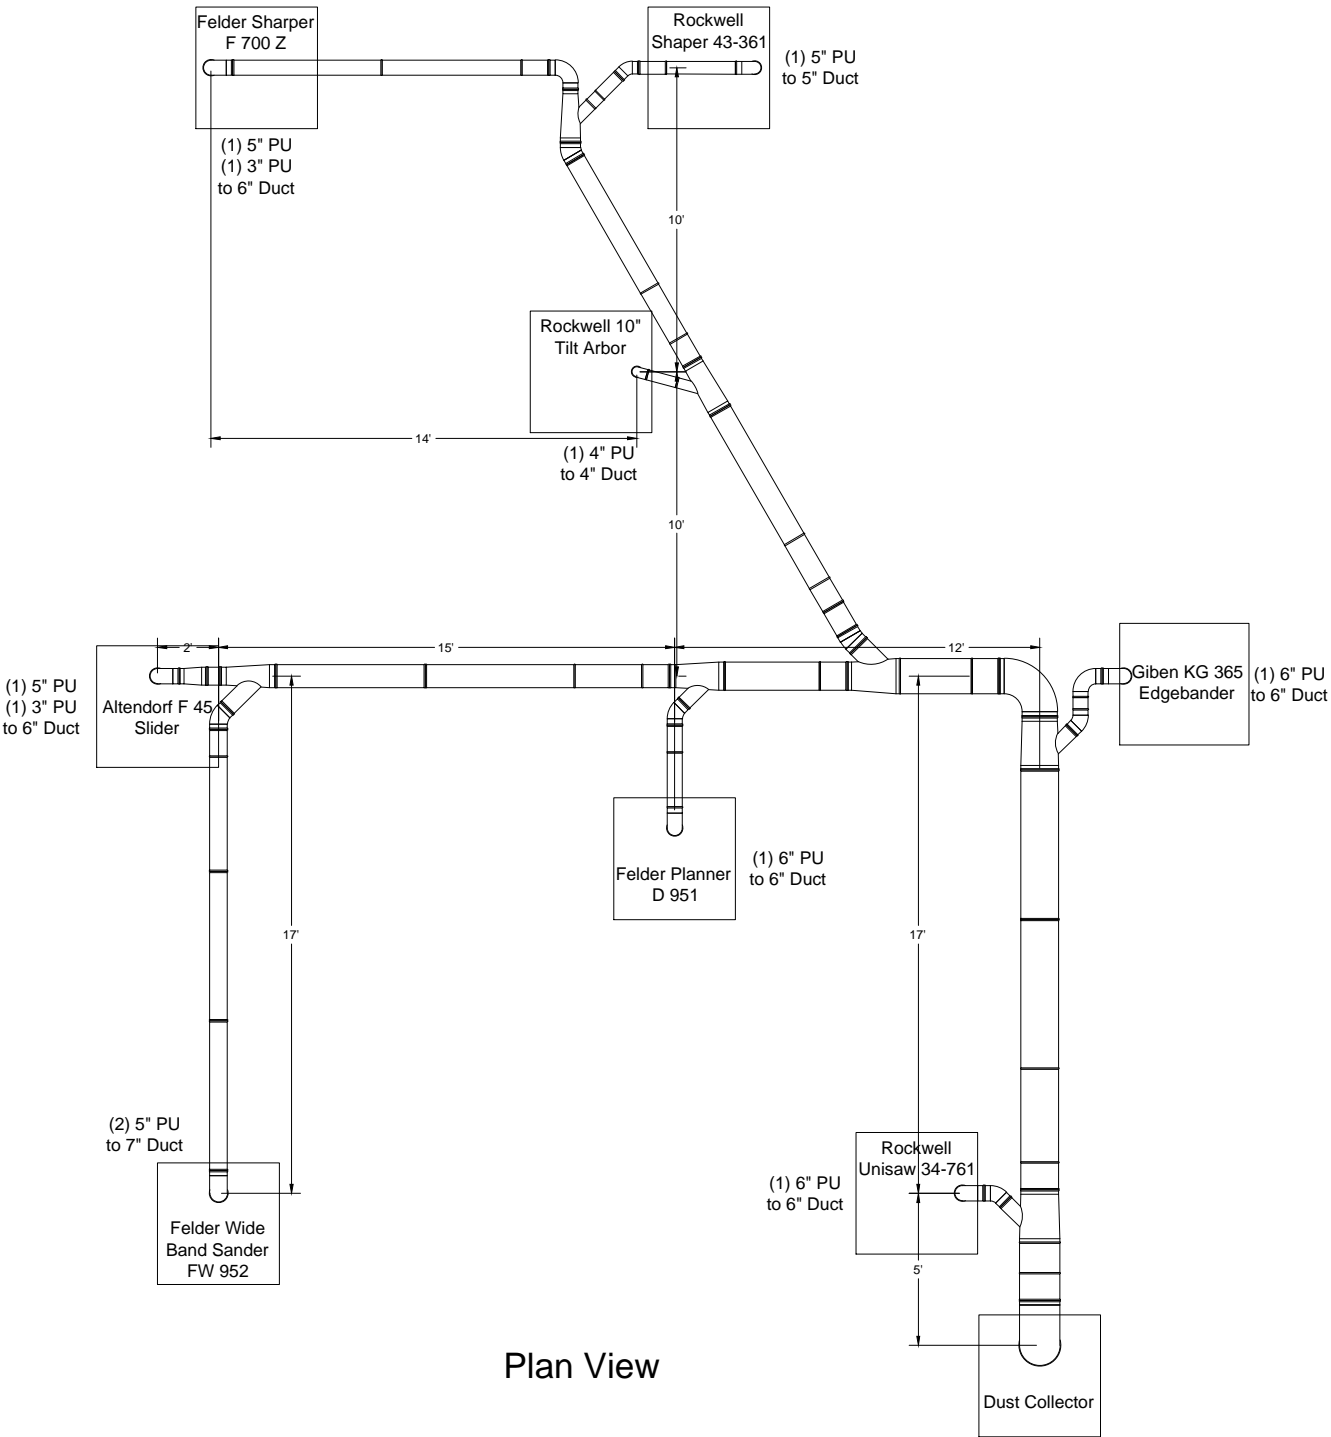

# Accent Cabinetry Duct Layout

Plan View

- Notes**
1. Dust Collector - Bag house
  2. Duct at 15' elevation, flex duct starts at 5' elevation

Avani Environmental 95 Cypress Drive Youngsville, NC 27596 P# 919-570-2862 F# 919-570-2863		
<b>Project: Accent Cab</b>		
<b>Drawing: Ductwork layout</b>		
Date: 12/3/13	Drawn by: MDT	
Sheet No:		