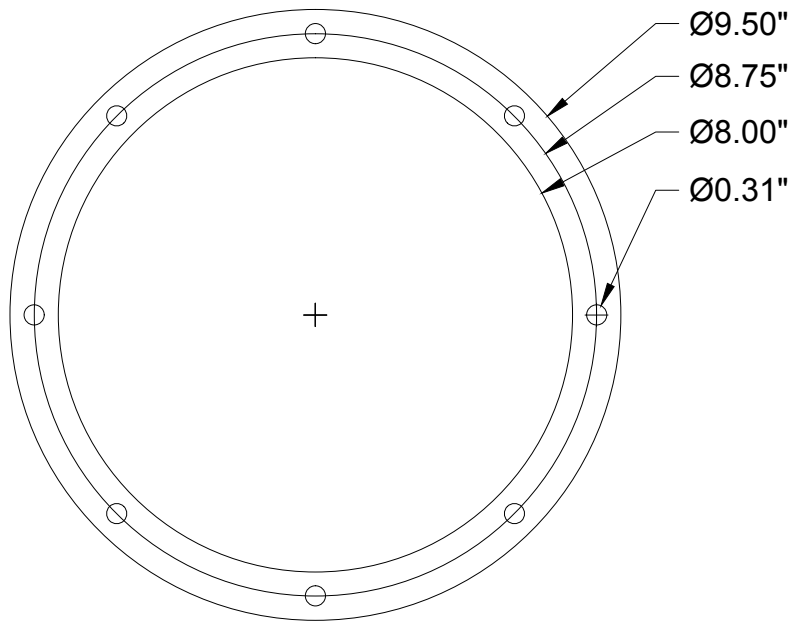

# 24M Technologies Custom Blast Gate

Flange View

Side View