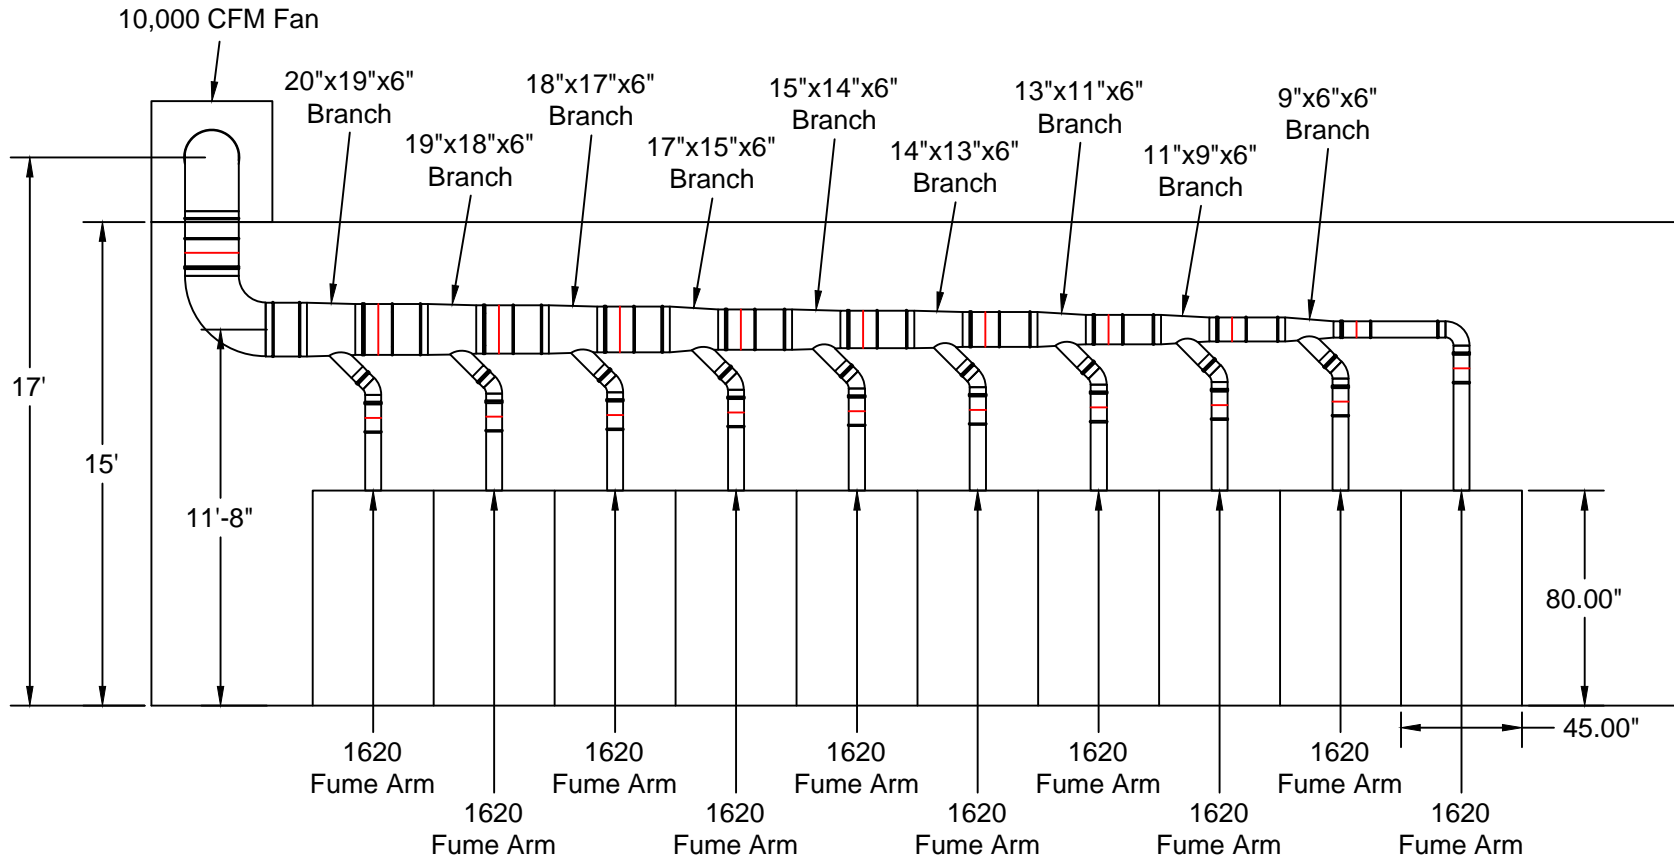

China Spring Duct Quote Duct Layout

Elevation View

Avani Environmental Intl. Inc. 95 Cypress Drive Youngsville, NC 27596 P# 919-488-2862 F# 919-488-2863		
Project: China Spring Duct Quote		
Drawing: Duct Layout		
Date: 7/8/14	Drawn by: MDT	
Sheet No: 1 OF 1		