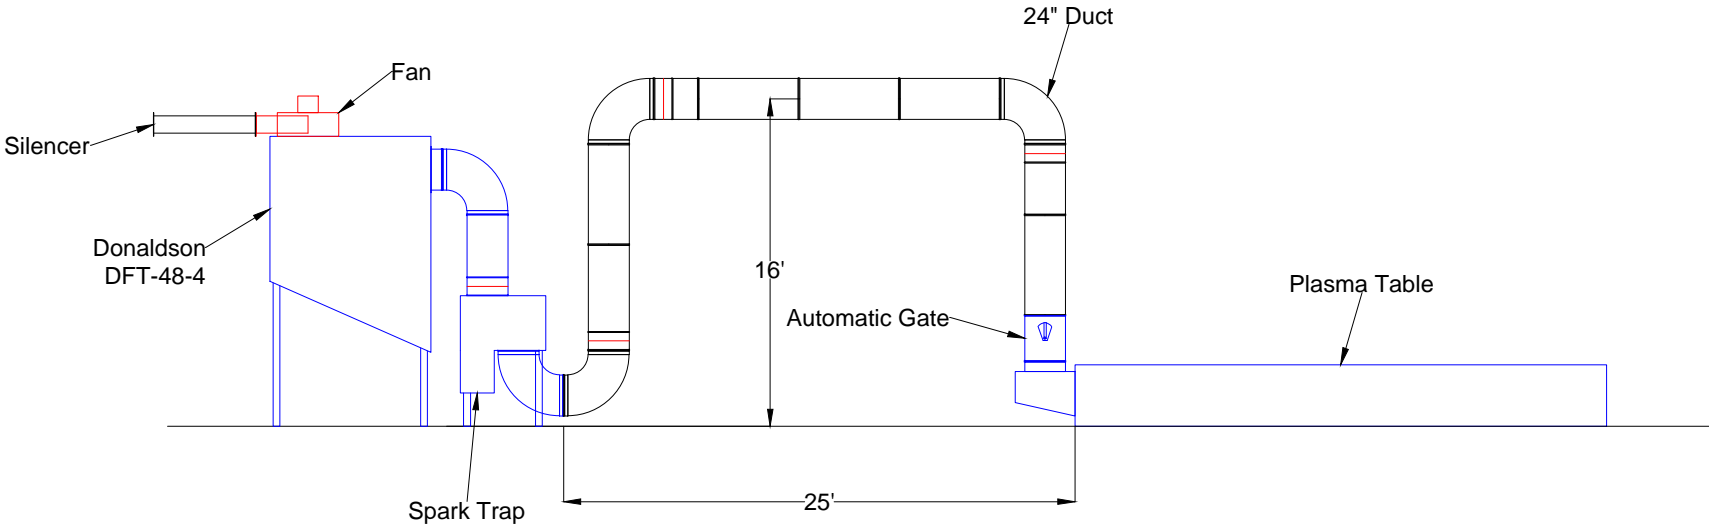

# Berwick, LA

Elevation View

Duct/Machine Reusing in Blue  
Duct we are installing in Black

Plan View