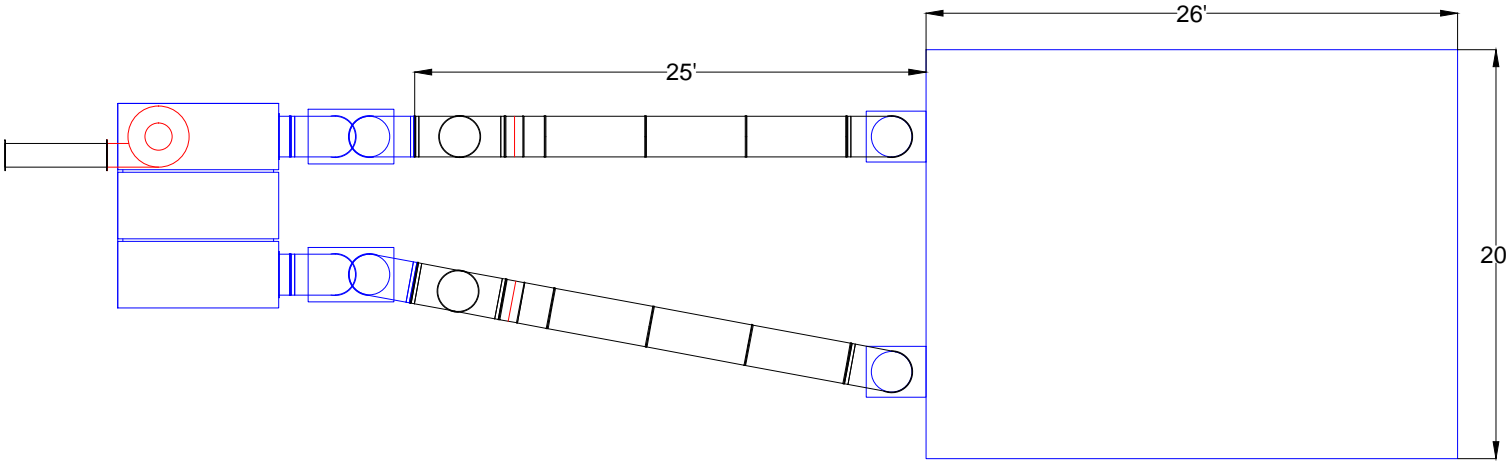

# Berwick, LA

Elevation View

Duct/Machine Reusing in Blue  
Duct we are installing in Black

Plan View