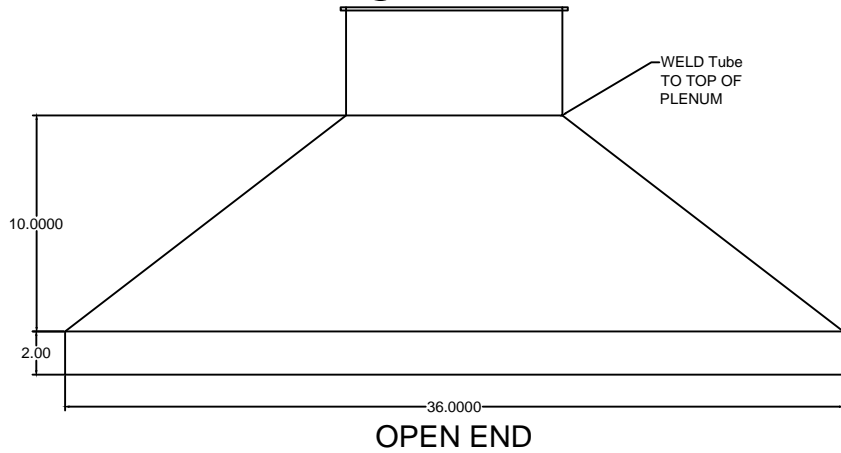

36" x 24" HOOD with LOUVERS

Right View

Side View

Top View

NOTE:

Will attach 24" x 36" louver to bottom of open end

Avani Environmental Intl. Inc.
95 Cypress Drive
Youngsville, NC 27596
P# 919-570-2862 F# 919-570-2863

Avani

Project: PCX

Drawing: Hood with Louver

Date: 8-23-12

Drawn by: MDT

Sheet No: 1 OF 1