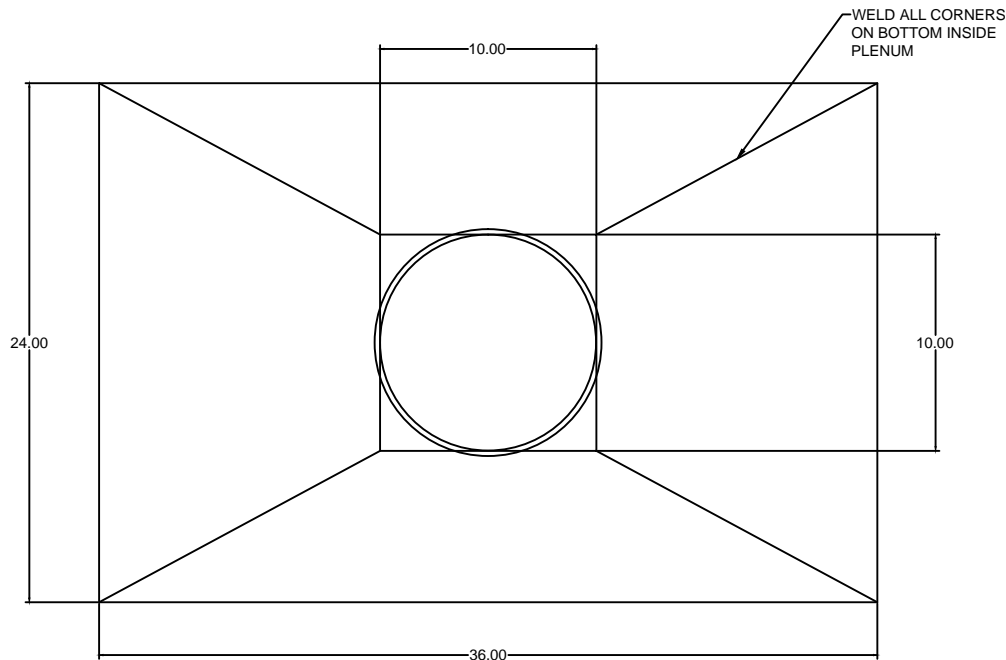

36" x 24" HOOD with LOUVERS

Right View

Side View

Top View

NOTE:

Will attach 24" x 36" louver to bottom of open end

Avani Environmental Intl. Inc.
95 Cypress Drive
Youngsville, NC 27596
P# 919-570-2862 F# 919-570-2863

Avani

Project: PCX

Drawing: Hood with Louver

Date: 8-23-12

Drawn by: MDT

Sheet No: 1 OF 1