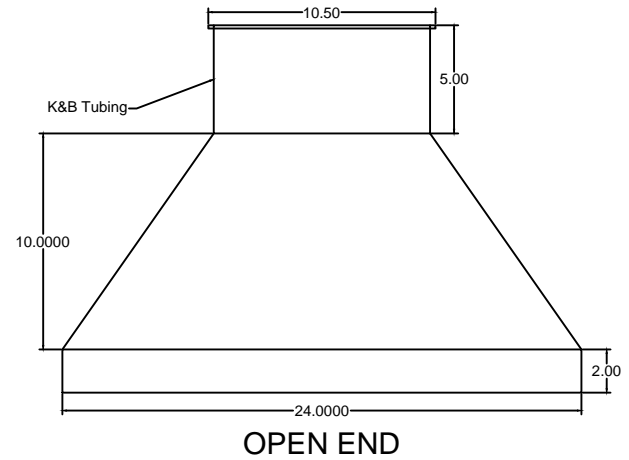

36" x 24" HOOD with LOUVERS

Right View

Side View

Top View

NOTE:

Will attach 24" x 36" louver to bottom of open end

Avani Environmental Intl. Inc.
95 Cypress Drive
Youngsville, NC 27596
P# 919-570-2862 F# 919-570-2863

Avani

Project: PCX

Drawing: Hood with Louver

Date: 8-23-12

Drawn by: MDT

Sheet No: 1 OF 1