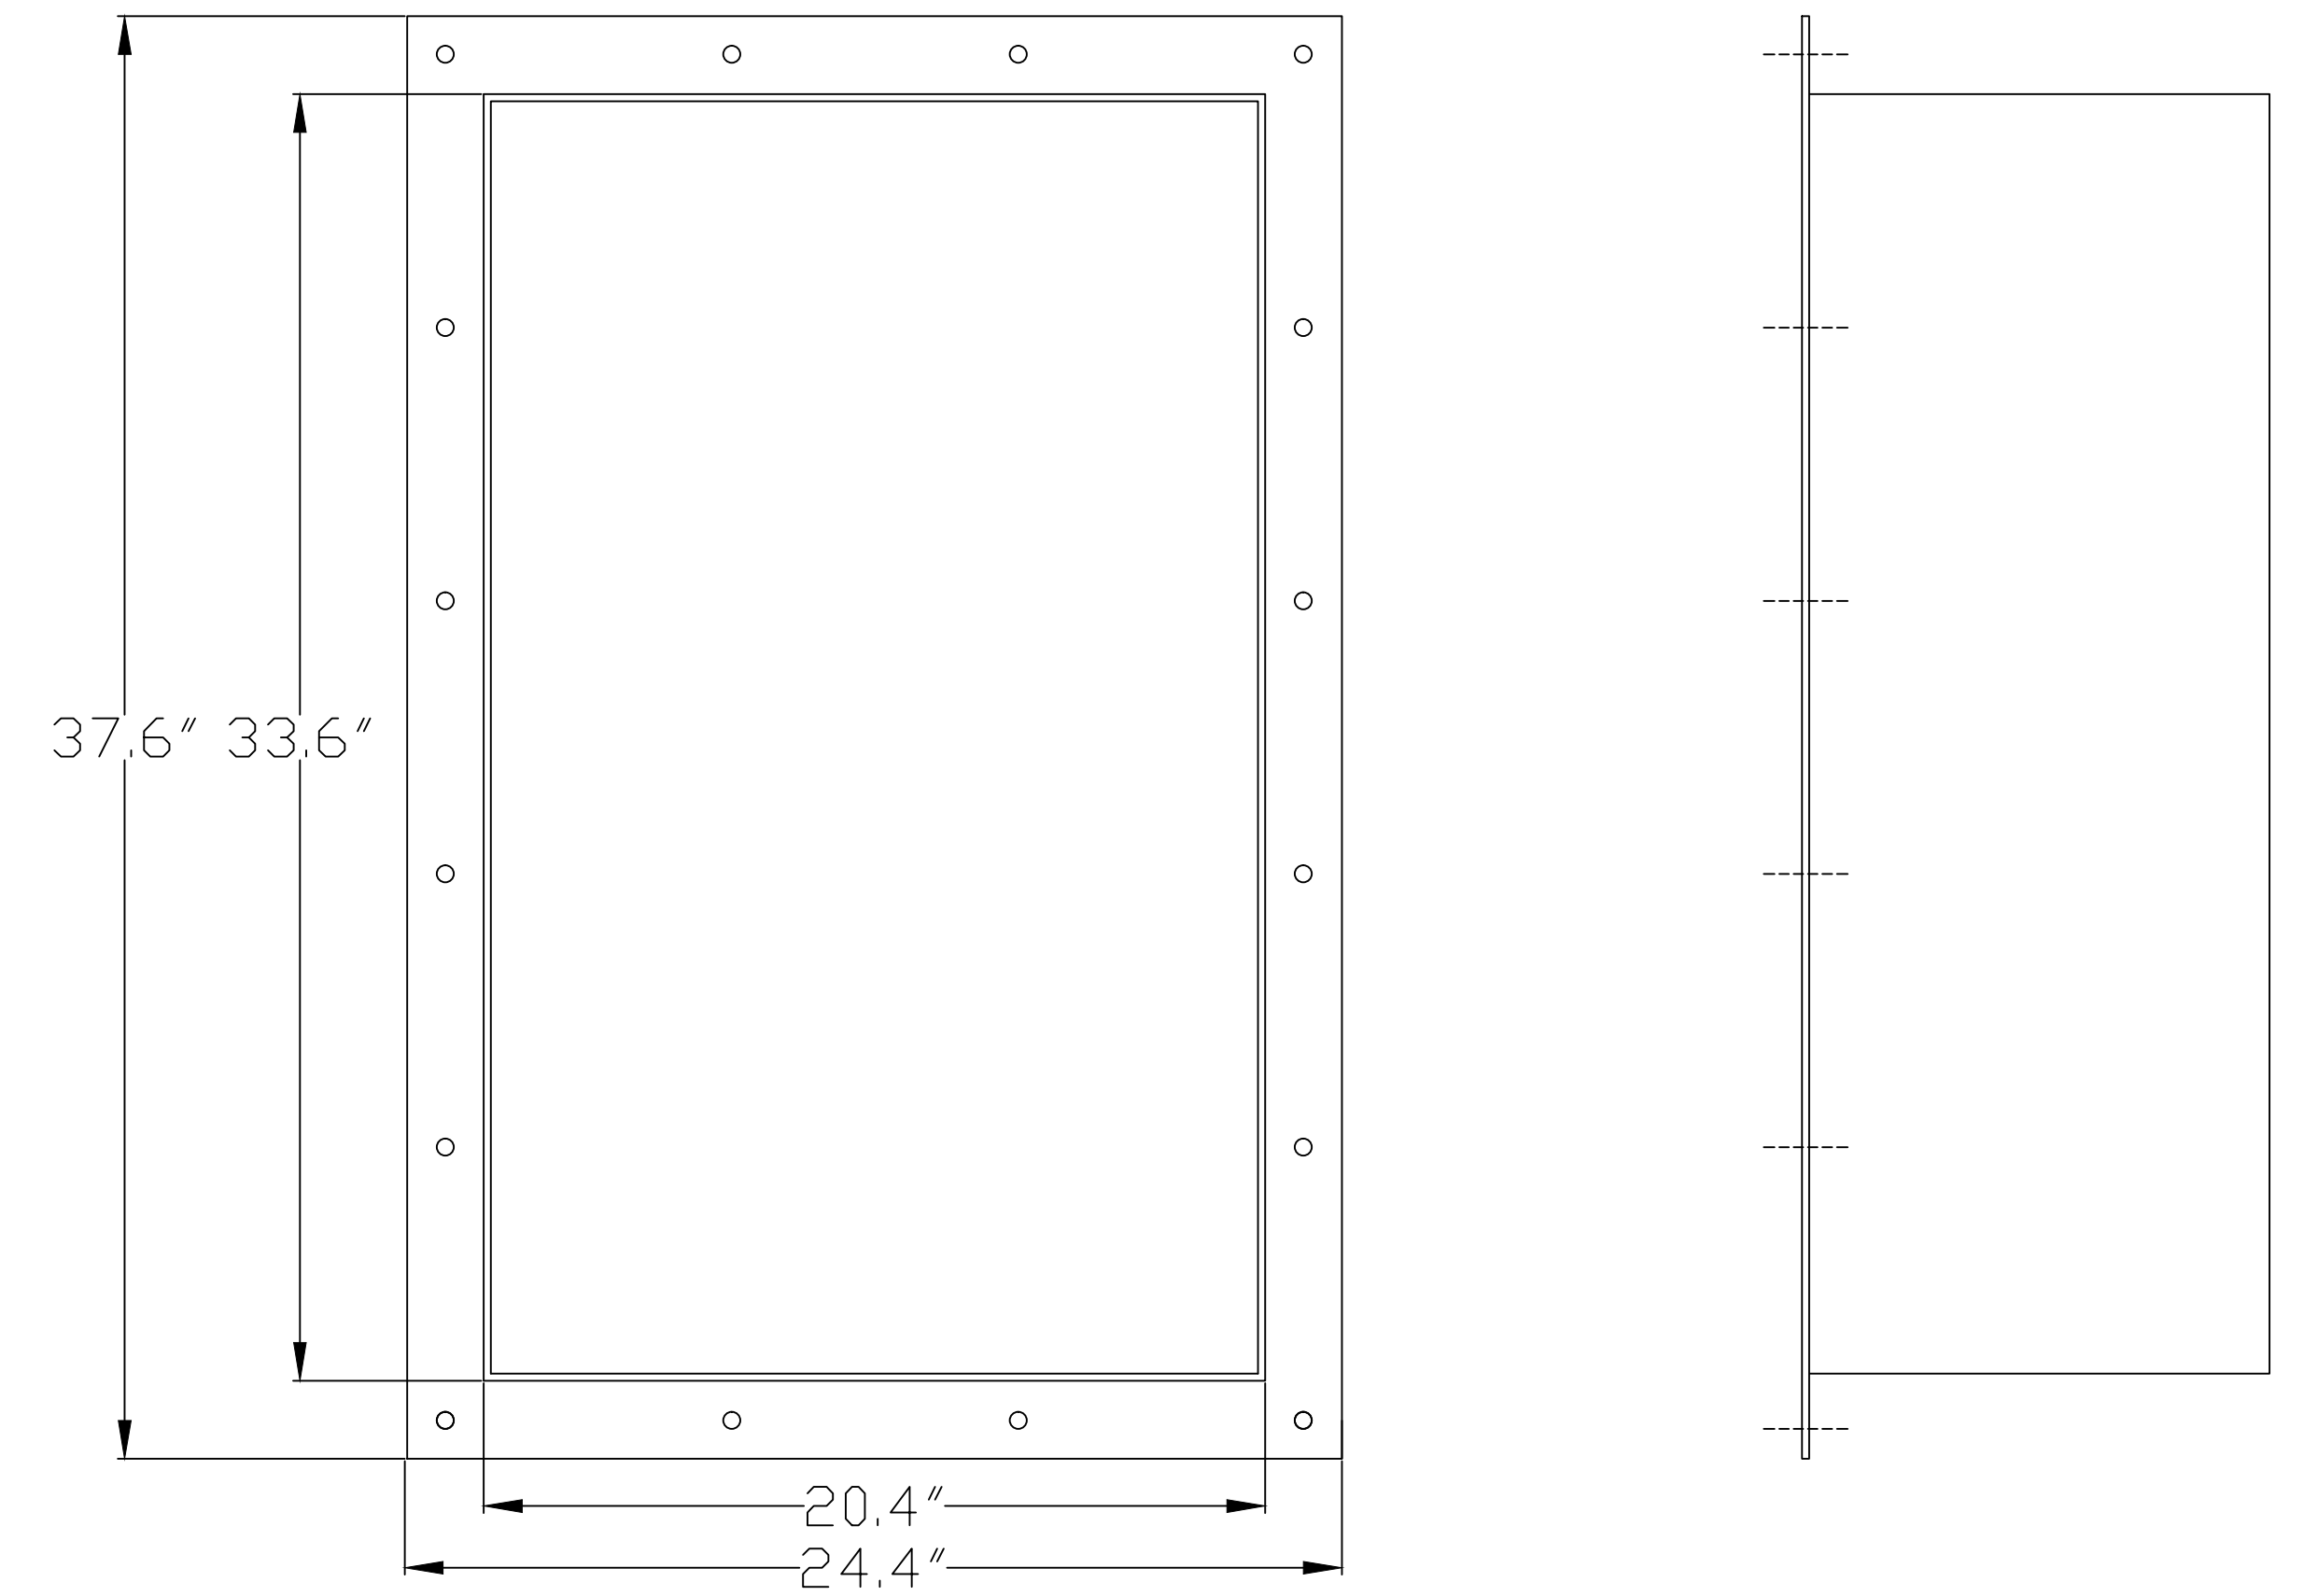

Inlet Flange

FAN

CONNECTIONS

Heavy Duty Blower
HDBI-300

Outlet Flange