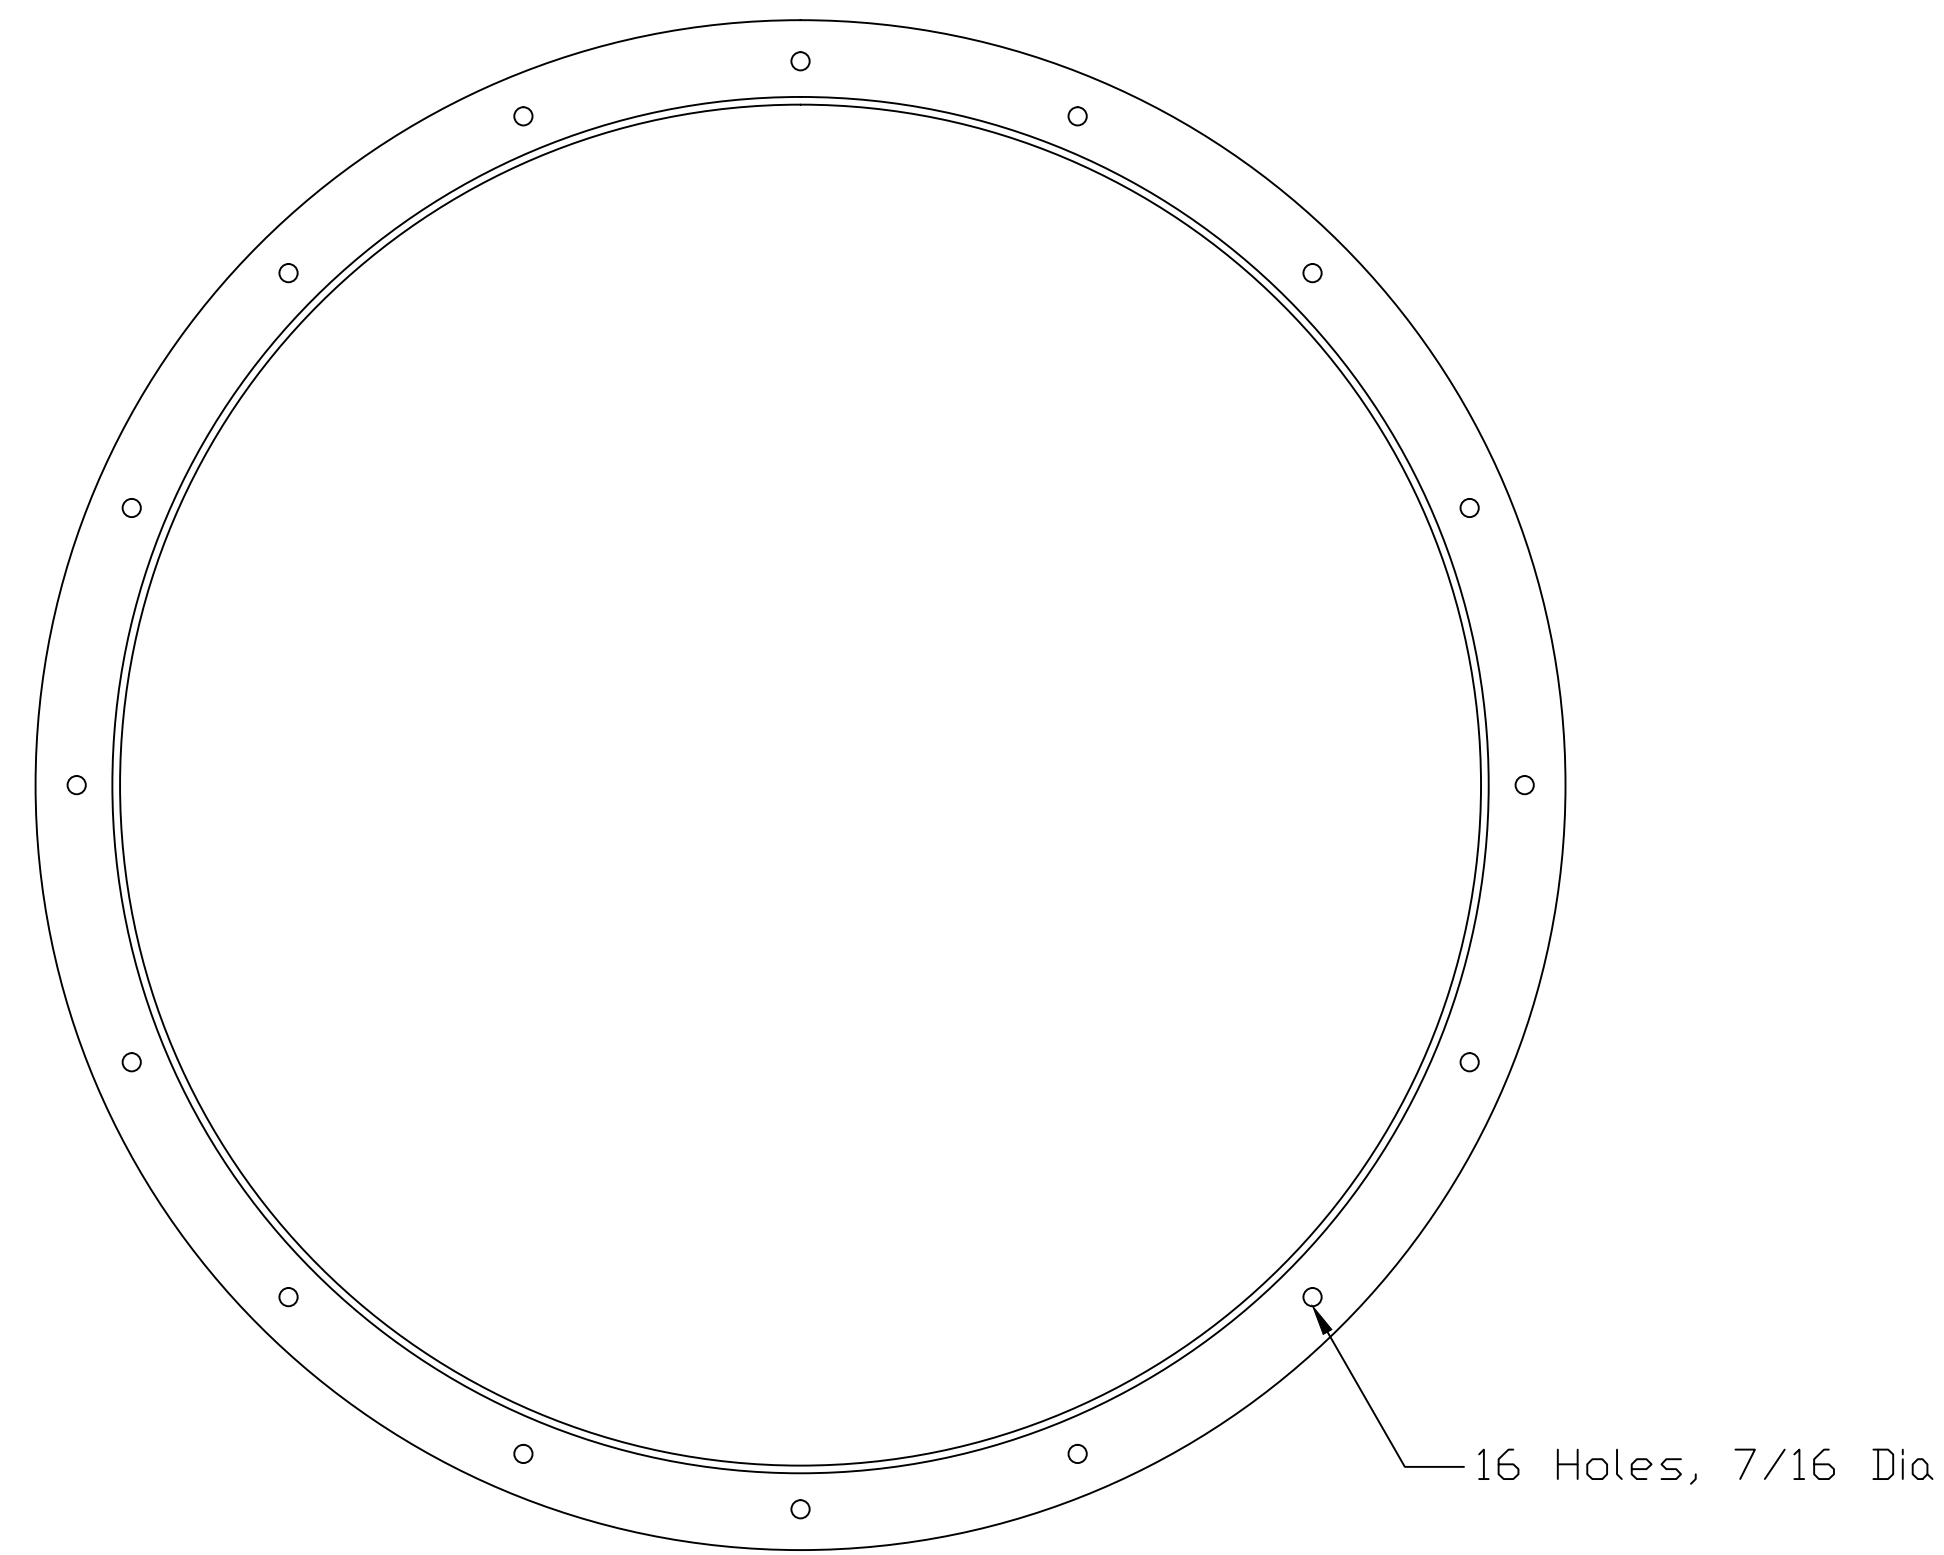

Inlet Flange

FAN

CONNECTIONS

Heavy Duty Blower
HDBI-300

Outlet Flange