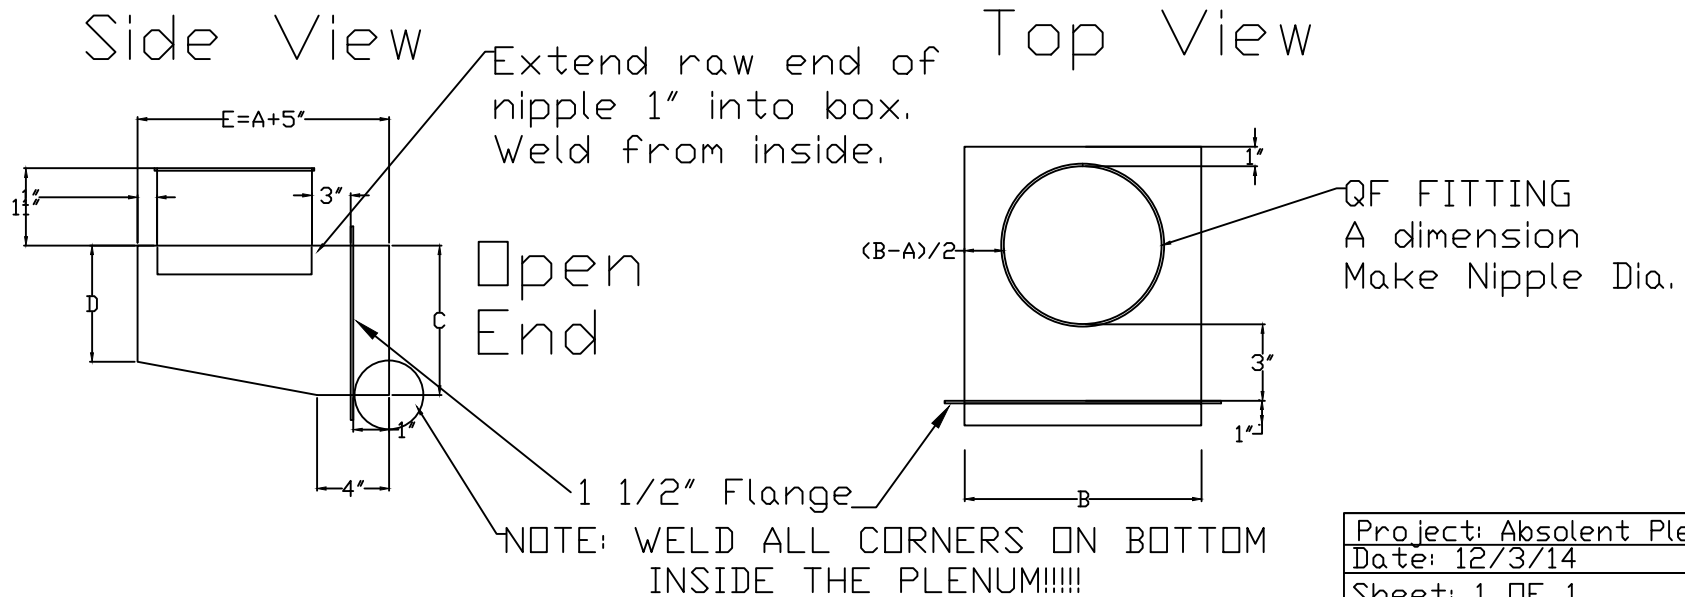

Plenum Box

NOTES:

- A) MATERIAL: 18 GA. GALV.
- B) ALL SEAMS WELDED
- C) Use standard bolt hole pattern with 7/16" Holes
- D) For QF Collar, make it the diameter of a nipple

QF SIZE	A	B	C	D	E
12"	12"	16"	8"	5"	17"