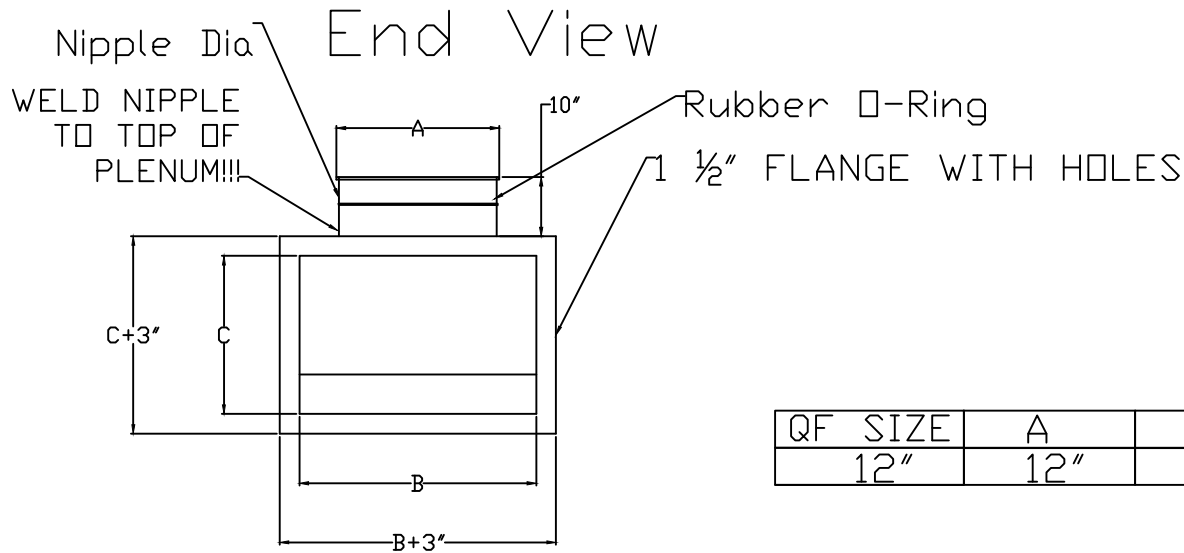

Plenum Box

NOTES:

- A) MATERIAL: 18 GA. GALV.
- B) ALL SEAMS WELDED
- C) Use standard bolt hole pattern with 7/16" Holes
- D) For QF Collar, make it the diameter of a nipple

QF SIZE	A	B	C	D	E
12"	12"	16"	8"	5"	17"