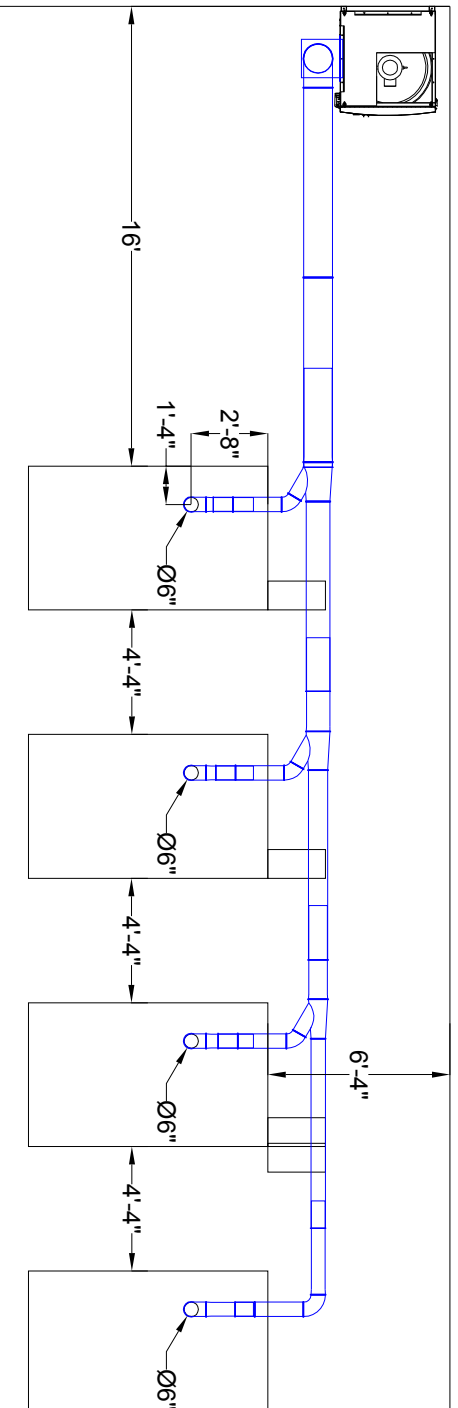

MacLean Fogg Haas Machines Duct Layout

Avani Environmental Intl.
95 Cypress Drive
Youngsville, NC 27596
P# 919-570-2862 F# 919-570-2863

Project: MacLean Fogg
Drawing: Haas Machines Duct Layout
Date: 9/11/13
Sheet No: 1 of 1

Drawn by: MDT
Rev.: 0