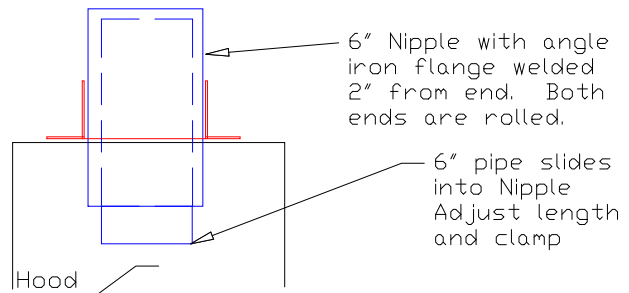

DDF2000 W/Eskar Hoods

Note:
This typical for DDF 2000.
Installation will be the same.

Side View Connection Detail

Side View

Ductwork support stand.
See other drawing for details.

Industrial Air Quality	IAQ
102 AG DRIVE Youngsville, NC 27596	
P# 919-562-7181 F# 919-562-7182	
Project: Sun Hydraulics, FL	
Drawing: Duct Layout	
Date: 11/29/07	Drawn by: DDJ
Revision Date:	