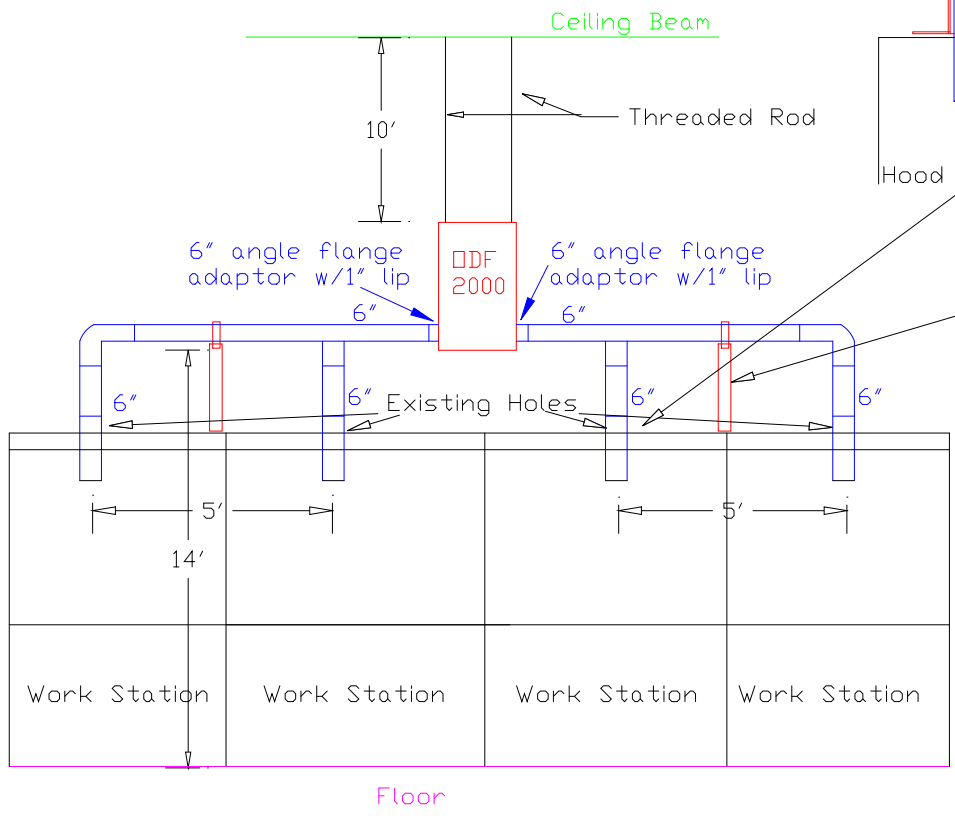

DDF2000 W/Eskar Hoods

Note:
This typical for DDF 2000.
Installation will be the same.

Side View Connection Detail

Side View

Ductwork support stand.
See other drawing for details.

Industrial Air Quality	IAQ
102 AG DRIVE Youngsville, NC 27596	
P# 919-562-7181 F# 919-562-7182	
Project: Sun Hydraulics, FL	
Drawing: Duct Layout	
Date: 11/29/07	Drawn by: DDJ
Revision Date:	