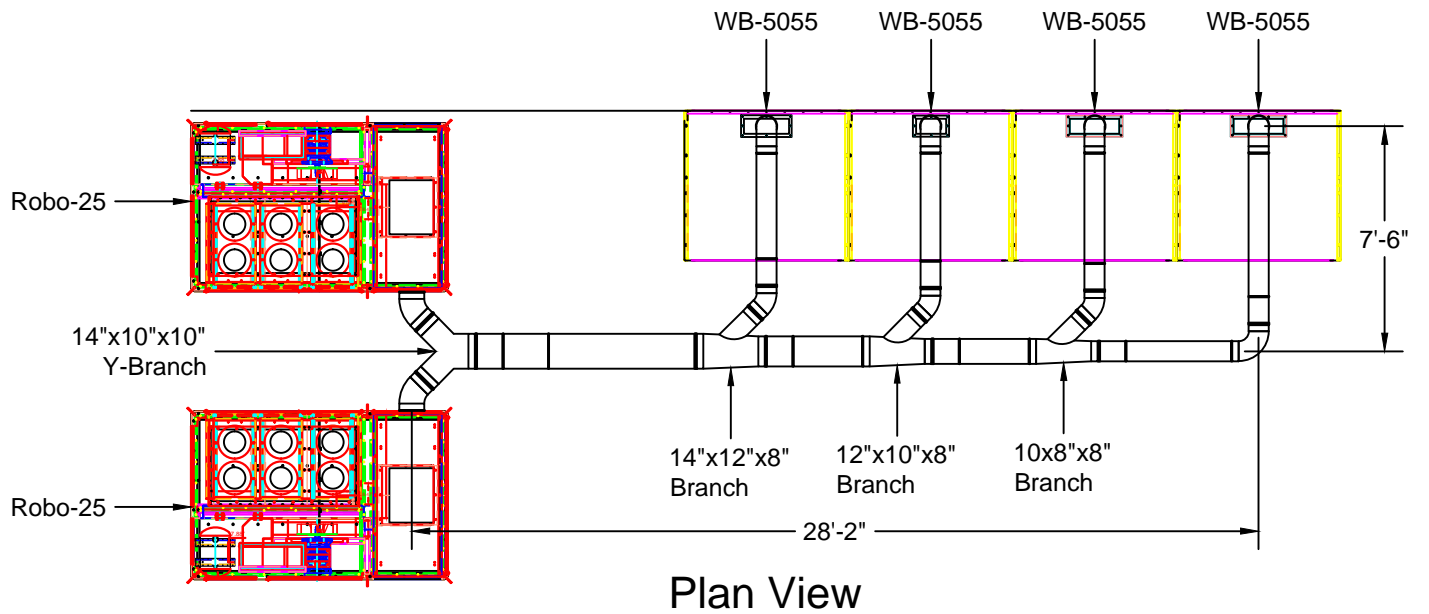

Southern Career Institute SO22033

Duct Layout

Youngsville, NC 27596
 P# 919-488-2862 F# 919-488-2863

Avani

Project: Southern Careers Institute

Drawing: Layout Drawing

Date: 12/11/14

Drawn by: MDT

Sheet No: 1 OF 1

Rev: 1