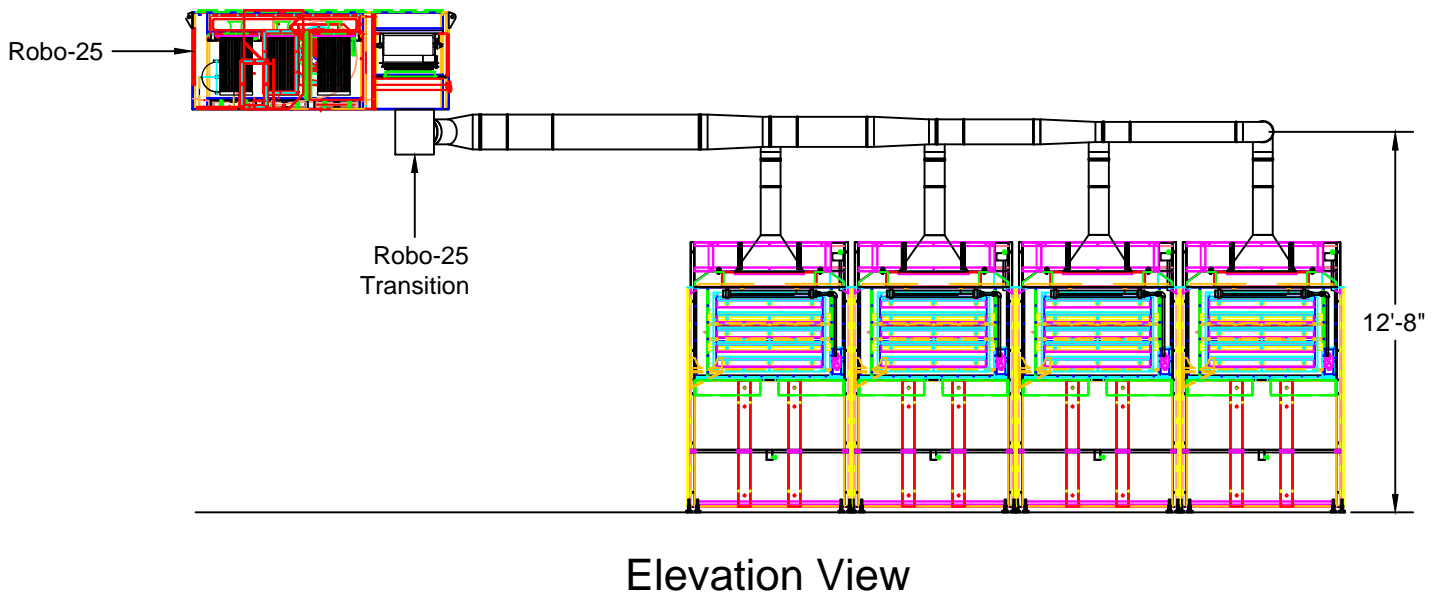

Southern Career Institute SO22033

Duct Layout

Youngsville, NC 27596
 P# 919-488-2862 F# 919-488-2863

Avani

Project: Southern Careers Institute

Drawing: Layout Drawing

Date: 12/11/14

Drawn by: MDT

Sheet No: 1 OF 1

Rev: 1