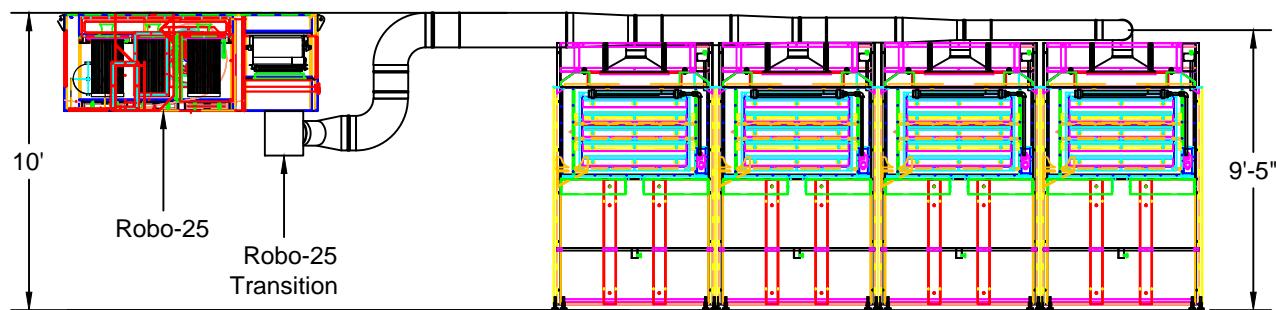

# Southern Career Institute SO22033 Duct Layout

Elevation View

Youngville, NC 27596  
P# 919-488-2862 F# 919-488-2863

Avani

Project: Southern Careers Institute

Drawing: Layout Drawing

Date: 12/22/14

Drawn by: MDT