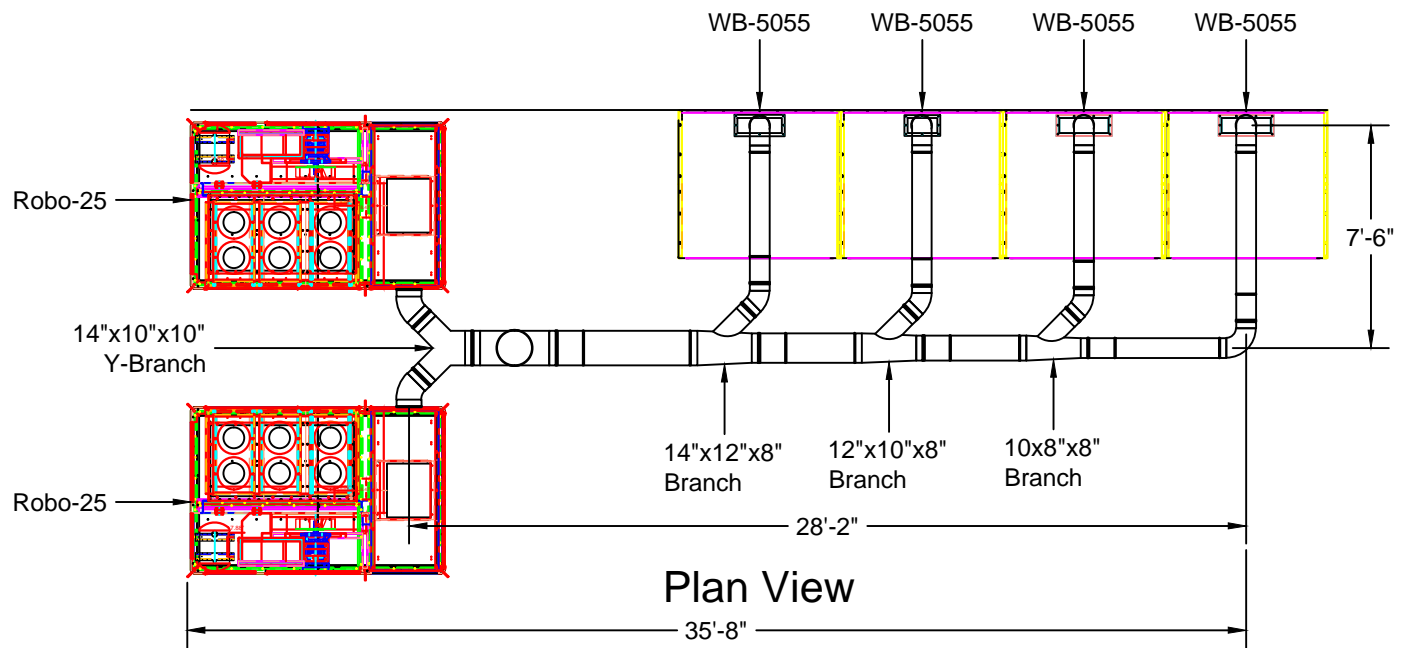

# Southern Career Institute SO22033 Duct Layout

Elevation View

Youngville, NC 27596  
P# 919-488-2862 F# 919-488-2863

Avani

Project: Southern Careers Institute

Drawing: Layout Drawing

Date: 12/22/14

Drawn by: MDT