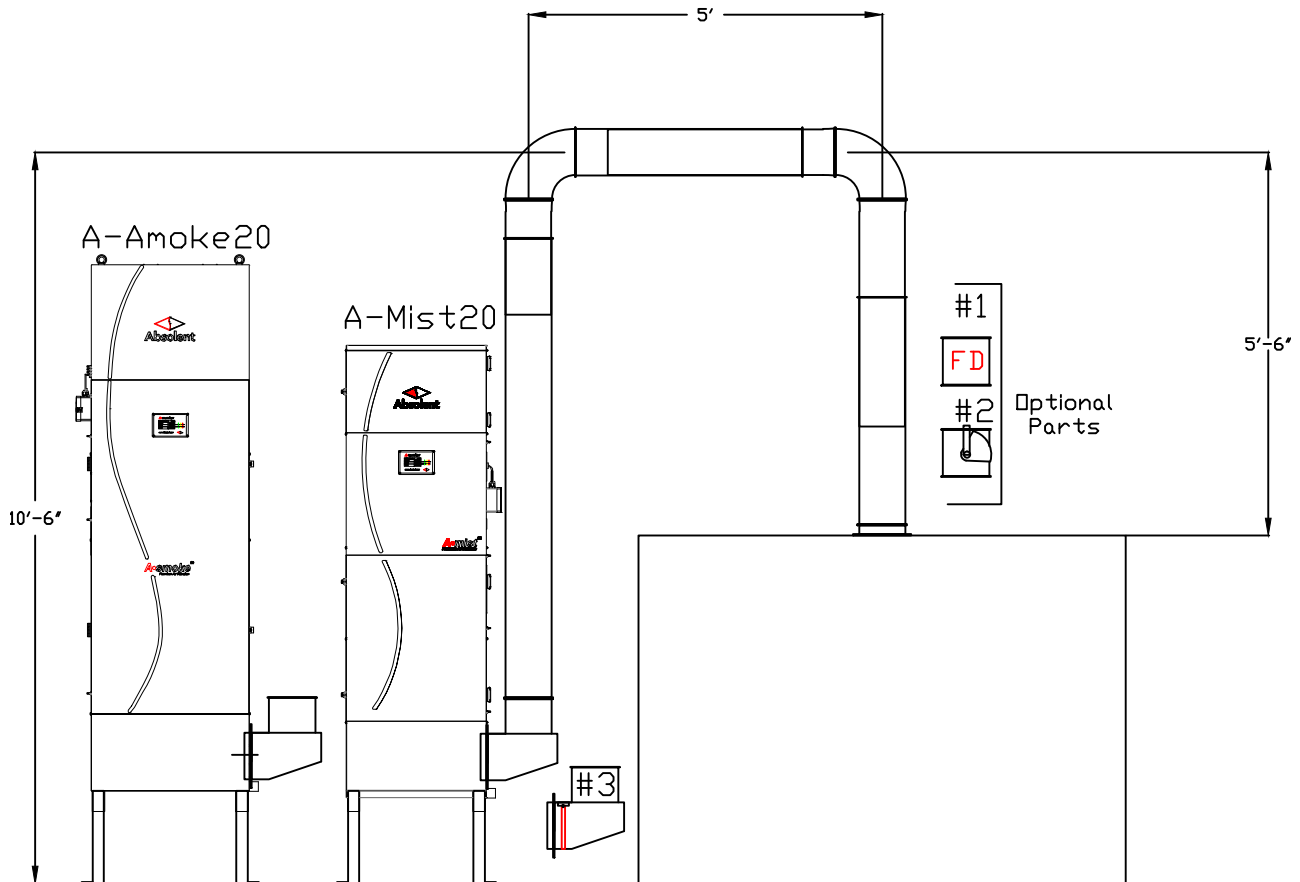

A-mist20/A-smoke20 One Drop System 8" Jacob Tubing

Required Parts			
Part	Size	Number	Price
Tube	2000mm	1	\$85.00
Tube	1000mm	2	\$102.00
Slip Tube	1000mm	2	\$177.00
Slip Tube	500mm	1	\$57.00
Elbow	90°	2	\$229.00
Flange	8"	1	\$37.00
Clamps	8"	9	\$207.00
U-Gasket	8"	6	\$31.00
O-Ring	8"	3	\$16.00
Plenum Box	8"	1	\$250.00
PVC P-Trap	N/A	1	\$175.00
Total:			\$1366.00

# Of Drops	Jacob	K&B
1	\$1366.00	\$1161.00
2	\$2732.00	\$2322.00
3	\$4098.00	\$3483.00
4	\$5464.00	\$4644.00

Flex Hose Package		
Parts	Jacob	K&B
20' 8" Flex, 2 Hose Adapters, Flange, 8" 90°, Mics. Clamps	\$770.00	\$655.00
Does Not Include Plenum Box or P-Trap		