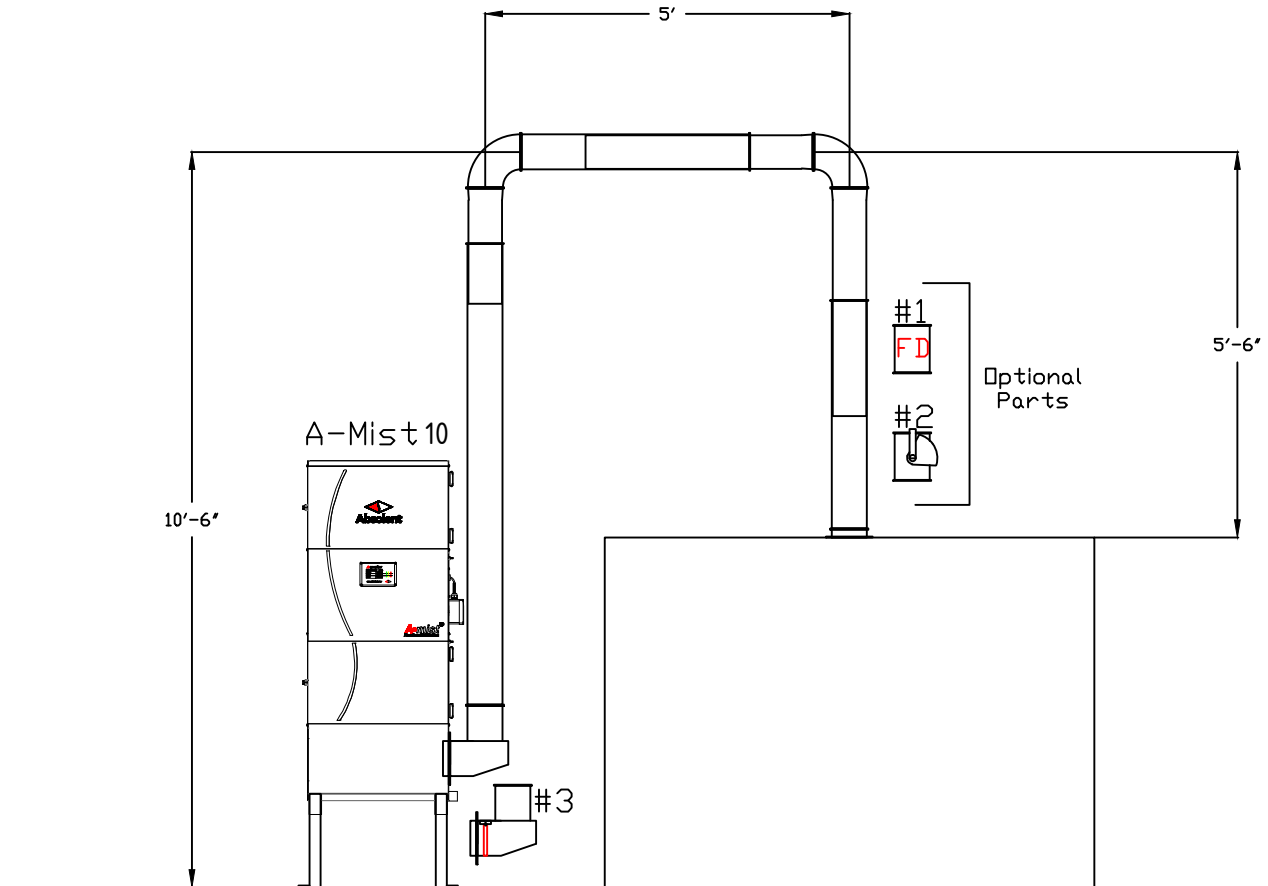

A-mist10 One Drop System 6" Jacob Tubing

Required Parts			
Part	Size	Number	Price
Tube	2000mm	1	\$66.00
Tube	1000mm	2	\$84.00
Slip Tube	1000mm	2	\$145.00
Slip Tube	500mm	1	\$45.00
Elbow	90°	2	\$190.00
Flange	6"	1	\$25.00
Clamps	6"	9	\$185.00
U-Gasket	6"	6	\$26.00
O-Ring	6"	3	\$13.00
Plenum Box	6"	1	\$230.00
PVC P-Trap	N/A	1	\$175.00
		Total:	\$1154.00

# Of Drops	Jacob	K&B
1	\$1154.00	\$985.00
2	\$2308.00	\$1962.00
3	\$3462.00	\$2945.00
4	\$4616.00	\$3925.00

Flex Hose Package		
Parts	Jacob	K&B
20' 6" Flex, 2 Hose Adapters, 1 6" 90°, Misc. Clamps	\$690.00	\$585.00
Does Not Include Plenum Box or P-Trap		