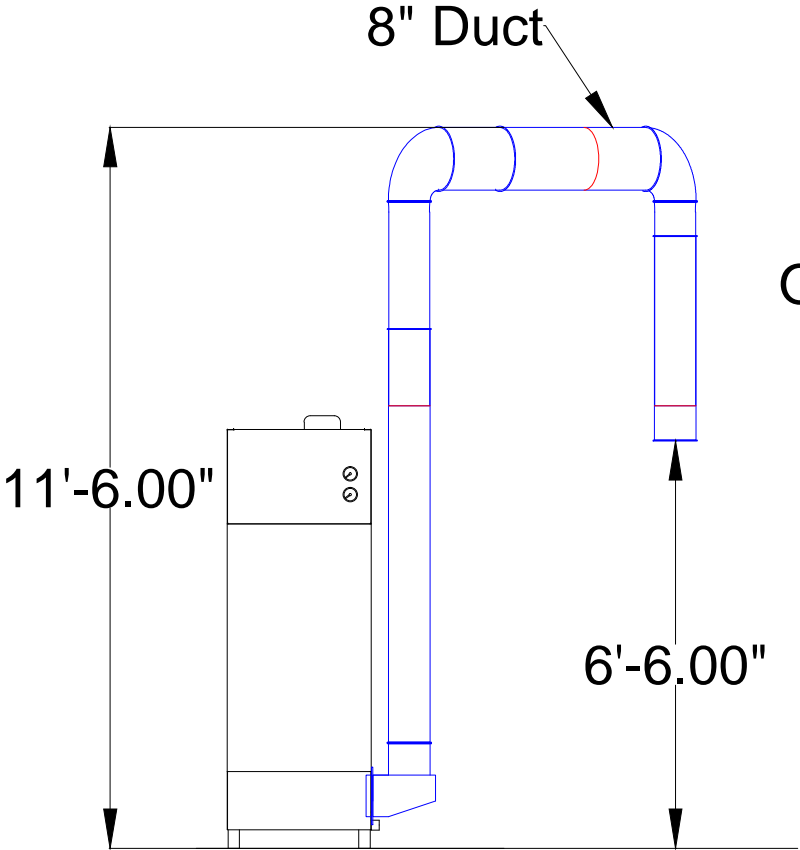

# Schaeffler - SO#19830 Duct Layout

Top View

Side View

Avani Environmental Intl. 95 Cypress Drive Youngsville, NC 27596 P# 919-570-2862 F# 919-570-2863		<b>Avani</b>	
Project: Schaeffler - SO#19830			
Drawing: Duct Layout			
Date: 5/3/2013		Drawn by: MDT	
Sheet No: 1 of 1		Rev.: 1	