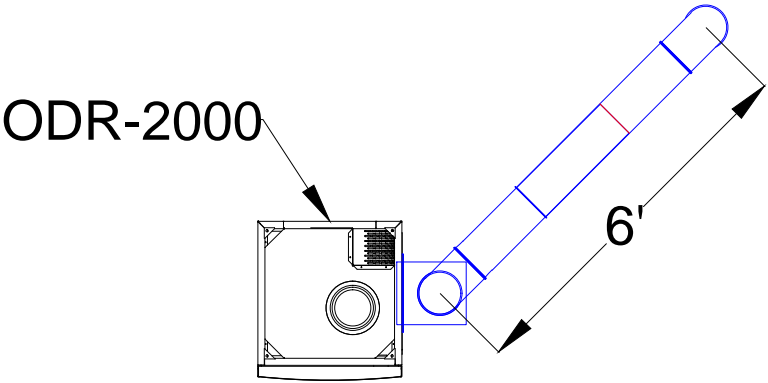

# Schaeffler - SO#19830 Duct Layout

Top View

Side View

Avani Environmental Intl. 95 Cypress Drive Youngsville, NC 27596 P# 919-570-2862 F# 919-570-2863		<b>Avani</b>	
Project: Schaeffler - SO#19830			
Drawing: Duct Layout			
Date: 5/3/2013		Drawn by: MDT	
Sheet No: 1 of 1		Rev.: 1	