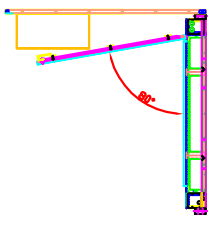

DO NOT SCALE

IF IN DOUBT ASK

Swing Open Backdraft

Revisions		Date	Approved
Rev	Description	Date	Approved

Main power supply for 120V/60hz/1ph for working light and working light switch.

PRELIMINARY

AVANI ENVIRONMENTAL INTL. INC. Sales Department		Title: WB-6066 (2sets side-by-side) with TMC-5-4 (electrical function)	
95 Cypress Drive		Size: A	
Youngsville, NC 27596		Scale: 1 = 45	
info@avanienvironmental.com		Drawing Number: **	
(919) 570-2862		Part Number: REVISION B	
Date: 2015-04-14	Name: ***	Checked by:	
The drawings, AutoCAD, 3-D Models, and specifications are the property of Avani Environmental Intl. Inc. (AE) and may not be reproduced, distributed, modified, or otherwise used, except provided herein, without the express written permission of AE.			