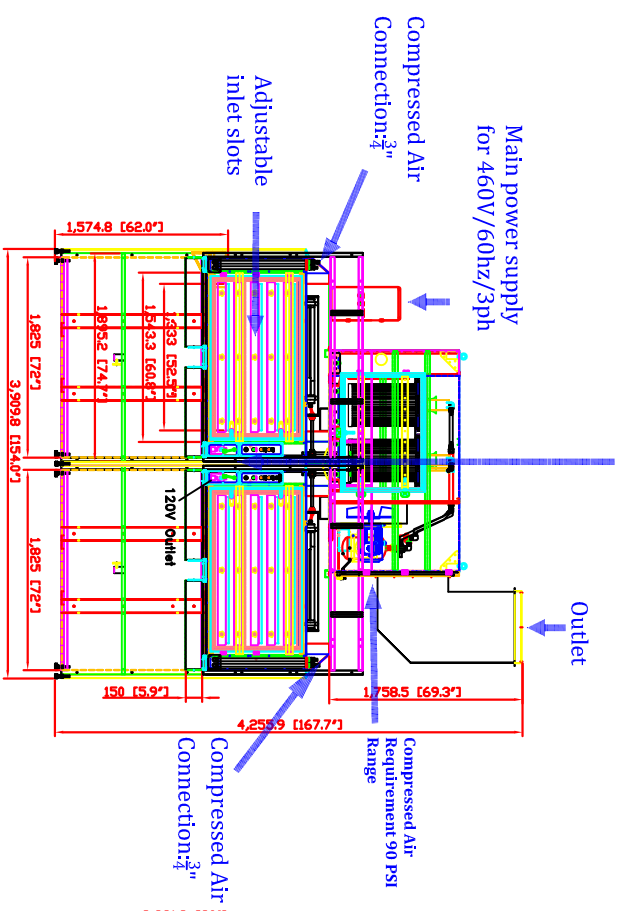

DO NOT SCALE

IF IN DOUBT ASK

Swing Open Backdraft

Revisions		Date	Approved
Rev	Description	Date	Approved

Main power supply for 120V/60hz/1ph for working light and working light switch.

PRELIMINARY

AVANI ENVIRONMENTAL INTL. INC. Sales Department		Title: WB-6066 (2sets side-by-side) with TMC-5-4 (electrical function)	
95 Cypress Drive		Size: A	
Youngsville, NC 27596		Scale: 1 = 45	
info@avanienvironmental.com		Drawing Number: **	
(919) 570-2862		Part Number: REVISION B	
Date: 2015-04-14	Name: ***	Checked by:	
The drawings, AutoCAD, 3-D Models, and specifications are the property of Avani Environmental Intl. Inc. (AE) and may not be reproduced, distributed, modified, or otherwise used, except provided herein, without the express written permission of AE.			