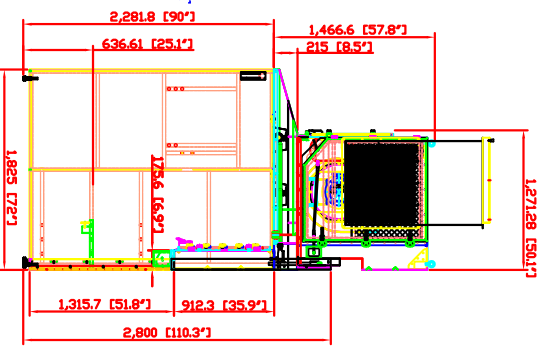

DO NOT SCALE

IF IN DOUBT ASK

Swing Open Backdraft

Revisions		Date	Approved
Rev	Description	Date	Approved

Main power supply for 120V/60hz/1ph for working light and working light switch.

PRELIMINARY

AVANI ENVIRONMENTAL INTL. INC. Sales Department		Title: WB-6066 (2sets side-by-side) with TMC-5-4 (electrical function)	
95 Cypress Drive		Size: A	
Youngsville, NC 27596		Scale: 1 = 45	
info@avanienvironmental.com		Drawing Number: **	
(919) 570-2862		Part Number: REVISION B	
Date: 2015-04-14	Name: ***	Checked by:	
The drawings, AutoCAD, 3-D Models, and specifications are the property of Avani Environmental Intl. Inc. (AE) and may not be reproduced, distributed, modified, or otherwise used, except provided herein, without the express written permission of AE.			