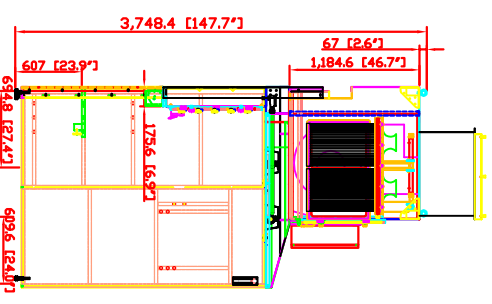

DO NOT SCALE

IF IN DOUBT ASK

Swing Open Backdraft

Revisions		Date	Approved
Rev	Description	Date	Approved

Main power supply for 120V/60hz/1ph for working light and working light switch.

PRELIMINARY

AVANI ENVIRONMENTAL INTL. INC. Sales Department		Title: WB-6066 (2sets side-by-side) with TMC-5-4 (electrical function)	
95 Cypress Drive		Size: A	
Youngsville, NC 27596		Scale: 1 = 45	
info@avanienvironmental.com		Drawing Number: **	
(919) 570-2862		Part Number: REVISION B	
Date: 2015-04-14	Name: ***	Checked by:	
The drawings, AutoCAD, 3-D Models, and specifications are the property of Avani Environmental Intl. Inc. (AE) and may not be reproduced, distributed, modified, or otherwise used, except provided herein, without the express written permission of AE.			