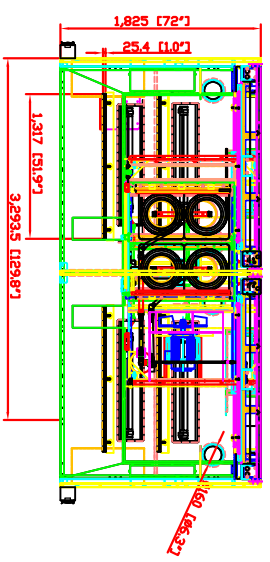

DO NOT SCALE

IF IN DOUBT ASK

Swing Open Backdraft

Revisions		Date	Approved
Rev	Description	Date	Approved

Main power supply for 120V/60hz/1ph for working light and working light switch.

PRELIMINARY

AVANI ENVIRONMENTAL INTL. INC. Sales Department		Title: WB-6066 (2sets side-by-side) with TMC-5-4 (electrical function)	
95 Cypress Drive		Size: A	
Youngsville, NC 27596		Scale: 1 = 45	
info@avanienvironmental.com		Drawing Number: **	
(919) 570-2862		Part Number: REVISION B	
Date: 2015-04-14	Name: ***	Checked by:	
The drawings, AutoCAD, 3-D Models, and specifications are the property of Avani Environmental Intl. Inc. (AE) and may not be reproduced, distributed, modified, or otherwise used, except provided herein, without the express written permission of AE.			