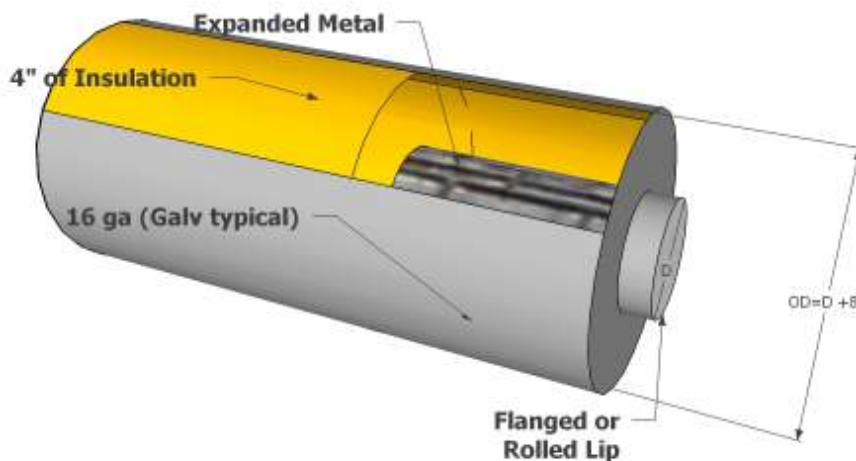

K&B Duct Sound Attenuators (Silencers)

**K&B Duct's SILENCERS are in keeping with
K&B Duct's commitment to providing
ALL INDUSTRIAL DUCTING.**

As with all K&B DUCT products, these are High Quality, Heavy 16 Gauge components at an Extremely Cost Effective Price.

**And YES, they
EFFECTIVELY REDUCE SOUND by 10-15%
Depending upon noise frequency, fan design, and proximity to
buildings where the sound can resonate.**

Dia	Length
3"	30"
4"	30"
5"	30"
6"	30"
7"	30"
8"	36"
9"	30"
10"	48"
11"	54"
12"	60"
13"	64"
14"	68"
15"	72"
16"	76"
18" - 24"	80"
larger	call