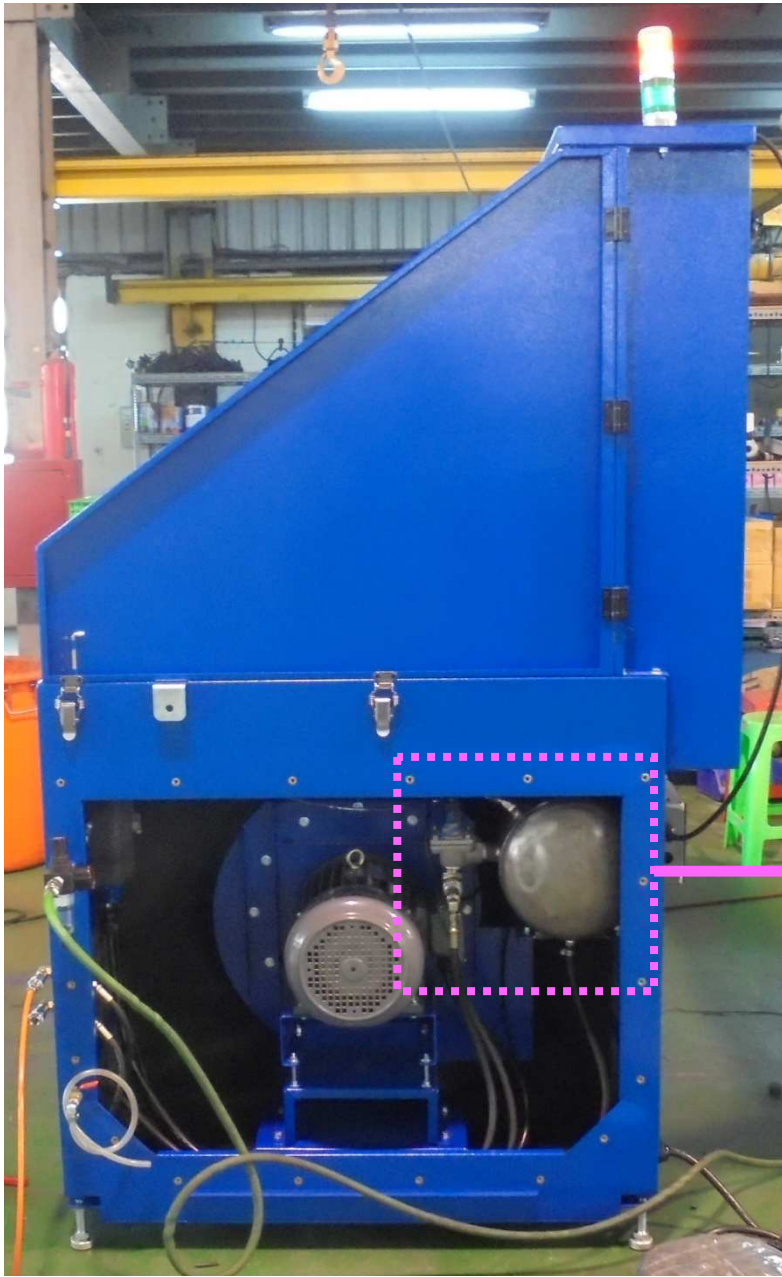

# SDT-3-IL with interlock:

Front view

**Operation indicator light**

**GREEN** = unit ON entirely

**RED** = unit OFF entirely

*\*Main switch, working light and pneumatic cleaning are interlocked and will switch on or off simultaneously.*

**110V** Light switch  
\*w/outlets

**460V** Main switch  
\*for unit

Back view

Interlock switch

**110V** Light switch

\*w/outlets

Interlock switch

Motive 3/4" Pulse Valve