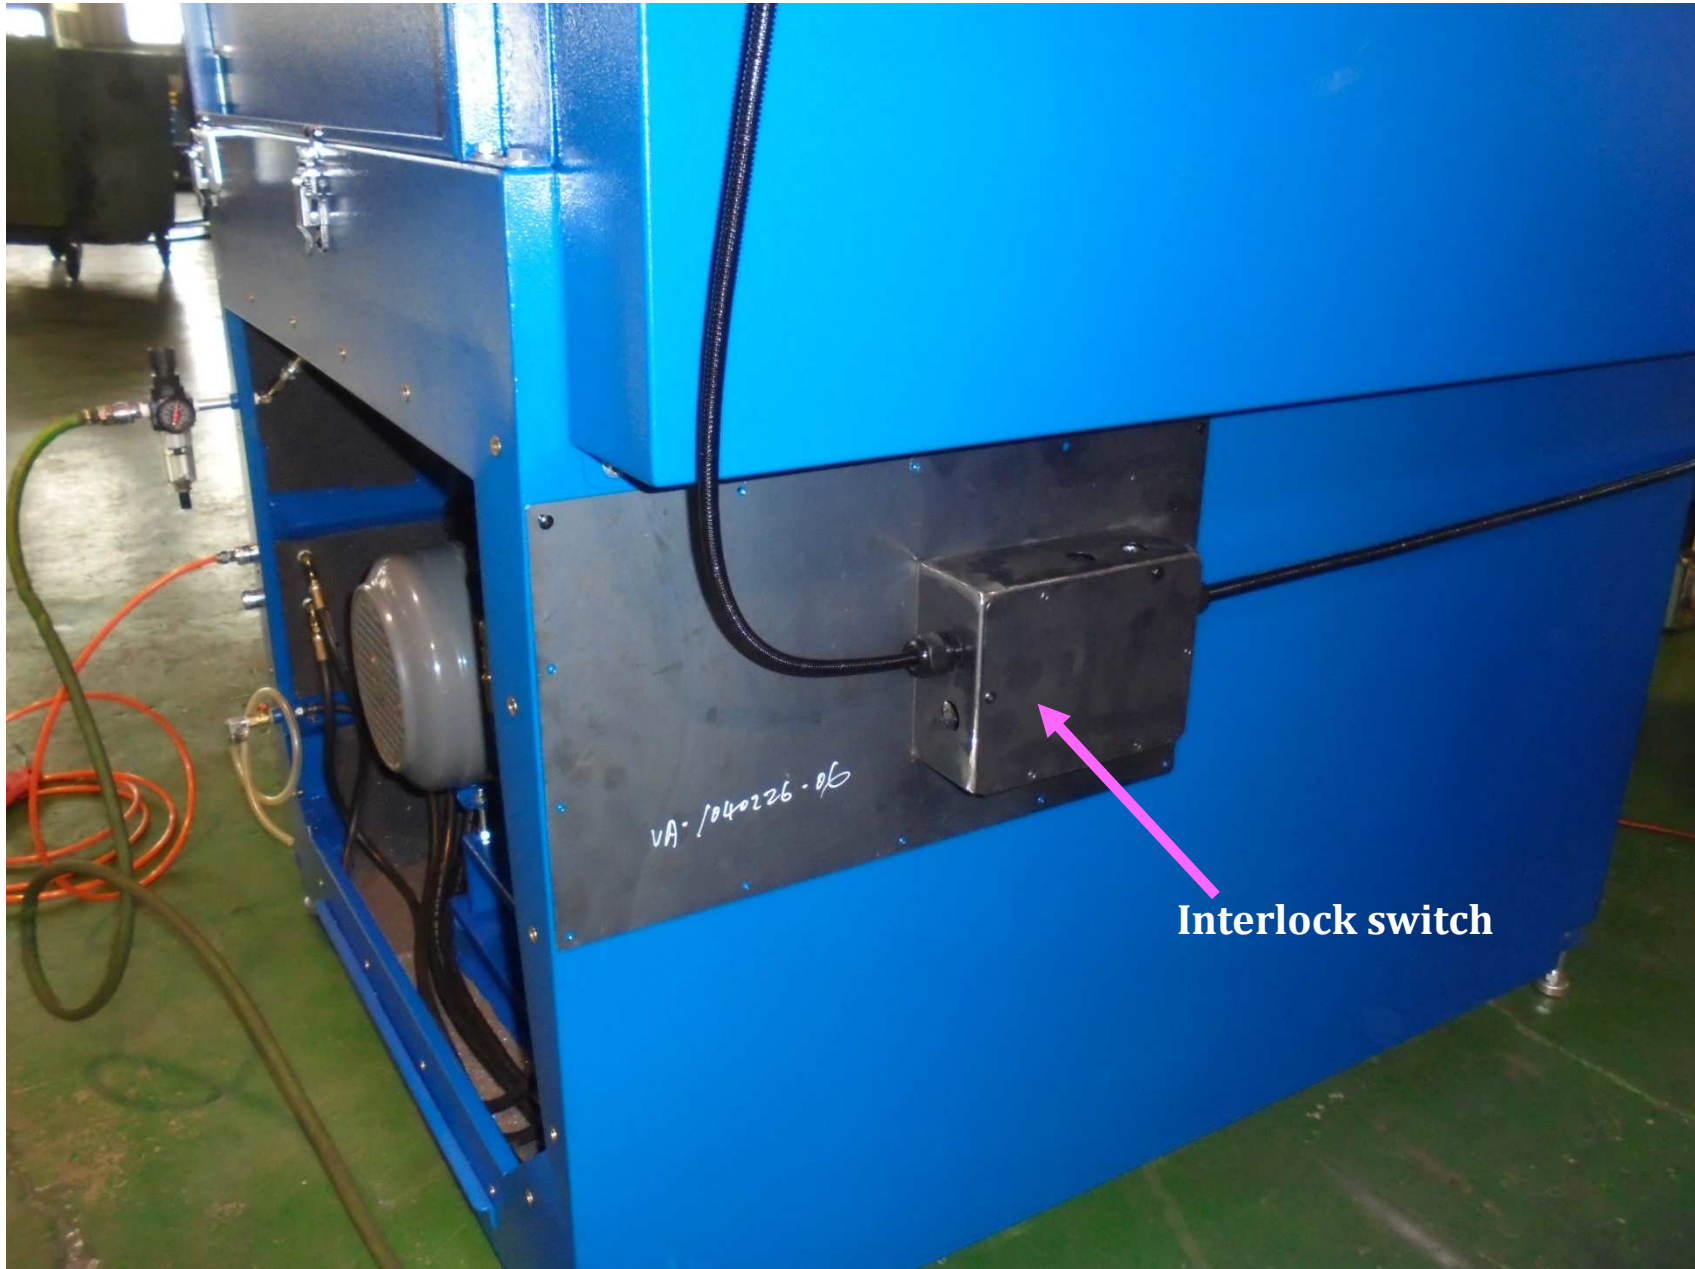

# SDT-3-IL with interlock:

Front view

**Operation indicator light**

**GREEN** = unit ON entirely

**RED** = unit OFF entirely

*\*Main switch, working light and pneumatic cleaning are interlocked and will switch on or off simultaneously.*

**110V** Light switch  
\*w/outlets

**460V** Main switch  
\*for unit

Back view

Interlock switch

**110V** Light switch

\*w/outlets

Interlock switch

Motive 3/4" Pulse Valve