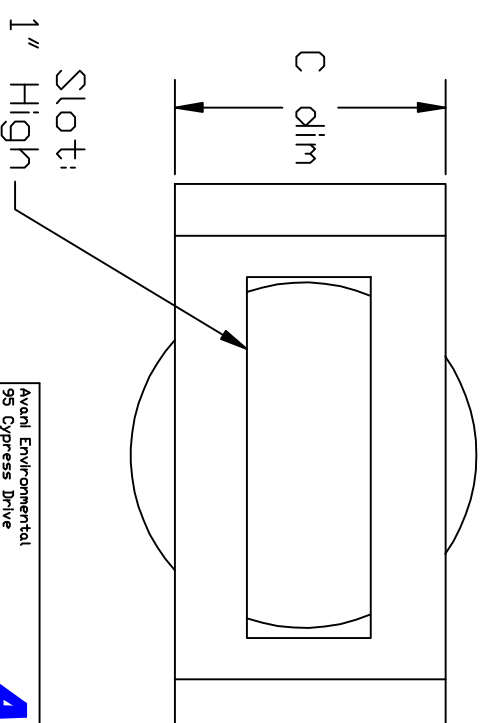

Slotted Hood for Fume Arm

Side View

Bottom View

Quantity: 1 of each

A dim	18"	14"	7"
B dim	6"	6"	4"
C dim	6"	4"	4"

Avanti Environmental
 95 Cypress Drive 27596
 Raleighville, NC
 P# 919-570-2862 F# 919-570-2863

Project: Renwick

Drawing: Slotted Hood

Date: 5/9/11 Drawn by: RAV

Sheet No: