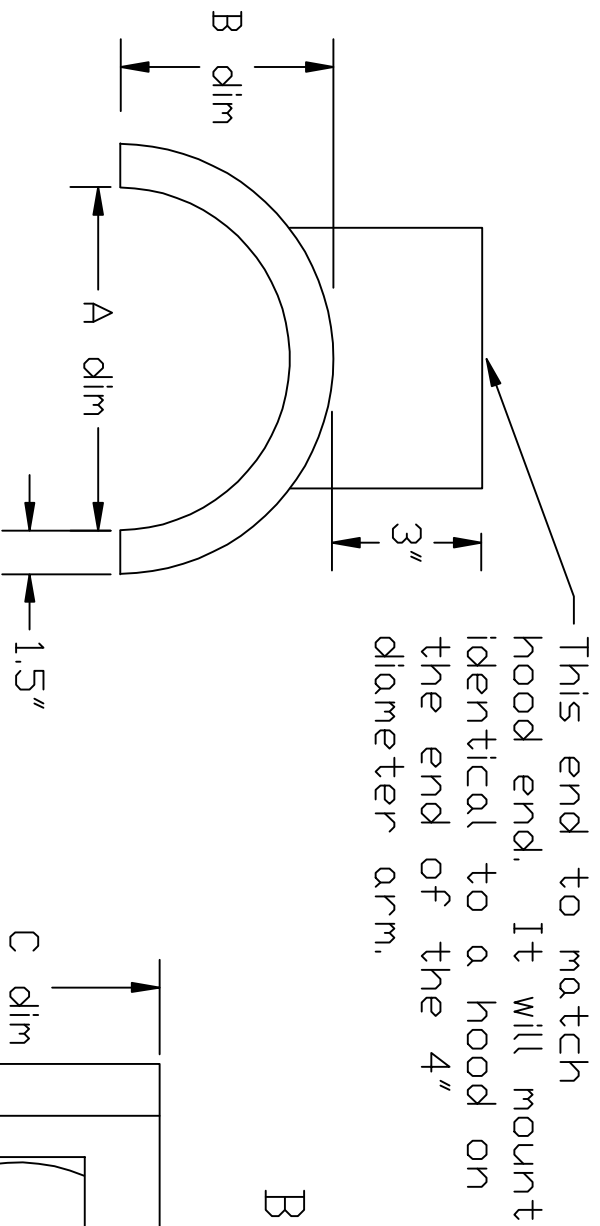

Slotted Hood for Fume Arm

Side View

Bottom View

Quantity: 1 of each

A dim	18"	14"	7"
B dim	6"	6"	4"
C dim	6"	4"	4"

Avanti Environmental
 95 Cypress Drive 27596
 Raleighville, NC
 P# 919-570-2862 F# 919-570-2863

Project: Renwick

Drawing: Slotted Hood

Date: 5/9/11 Drawn by: RAV

Sheet No: