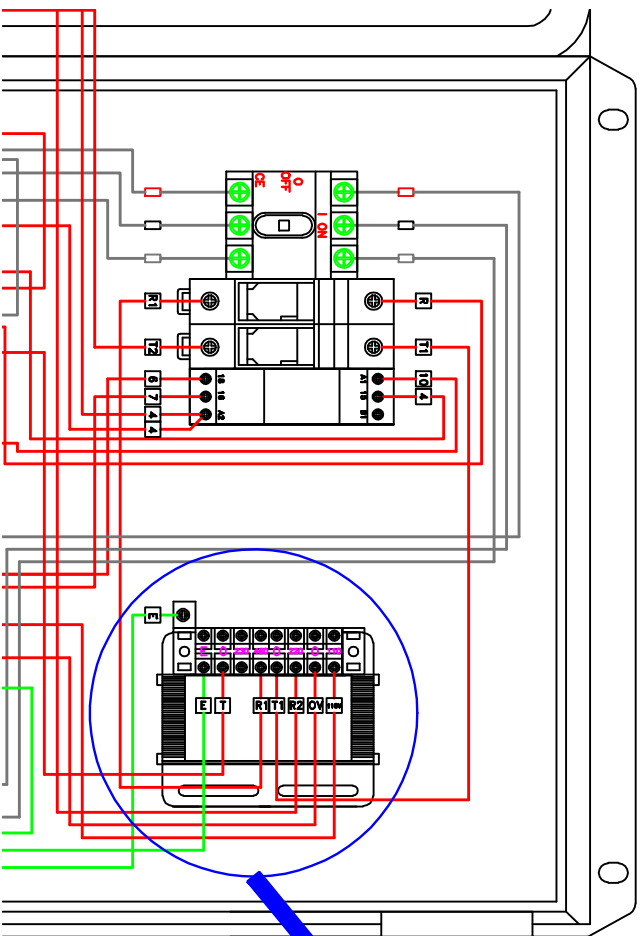

control box enlarged to 24" x 16" x 10"

re-wire for transformer from 460V to 230V