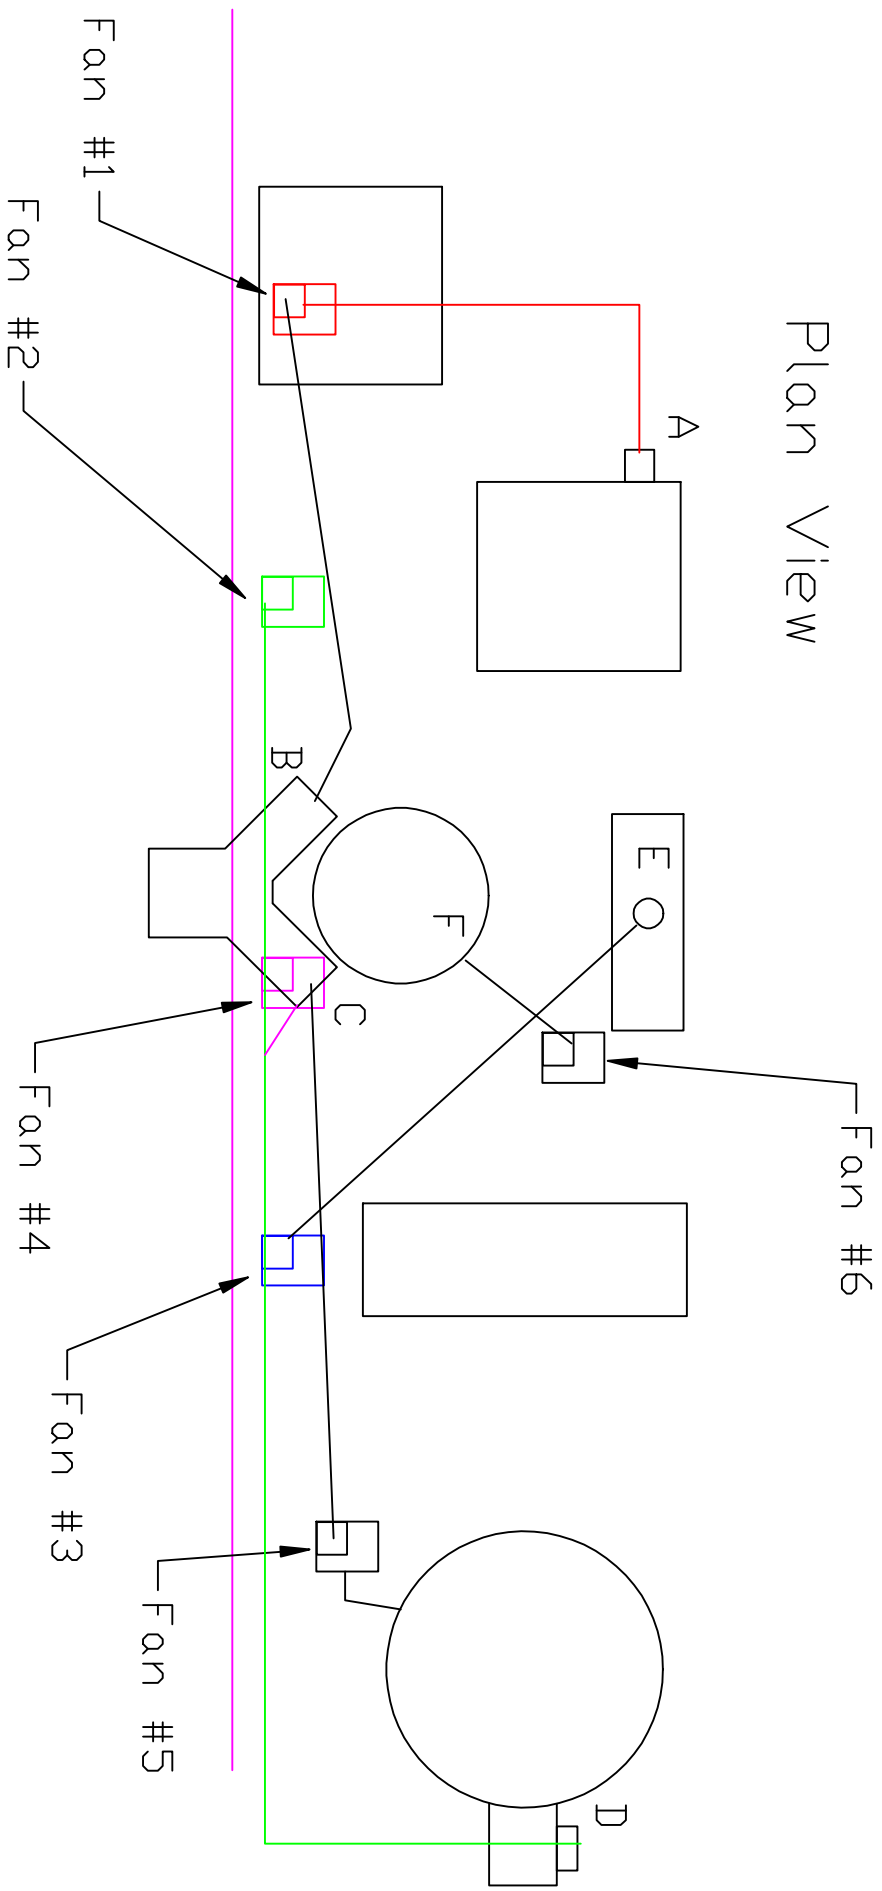

Ducwork System Layout

Plan View

Avani Environmental Intl. Inc.
95 Cypress Drive 27596
Yadagsville, NC
919-570-2862 # 919-570-2863

Avani

Project: Pacific Coast
Drawing: System layout
Date: 5/1/12 | Drawn by: RAV
Sheet No: