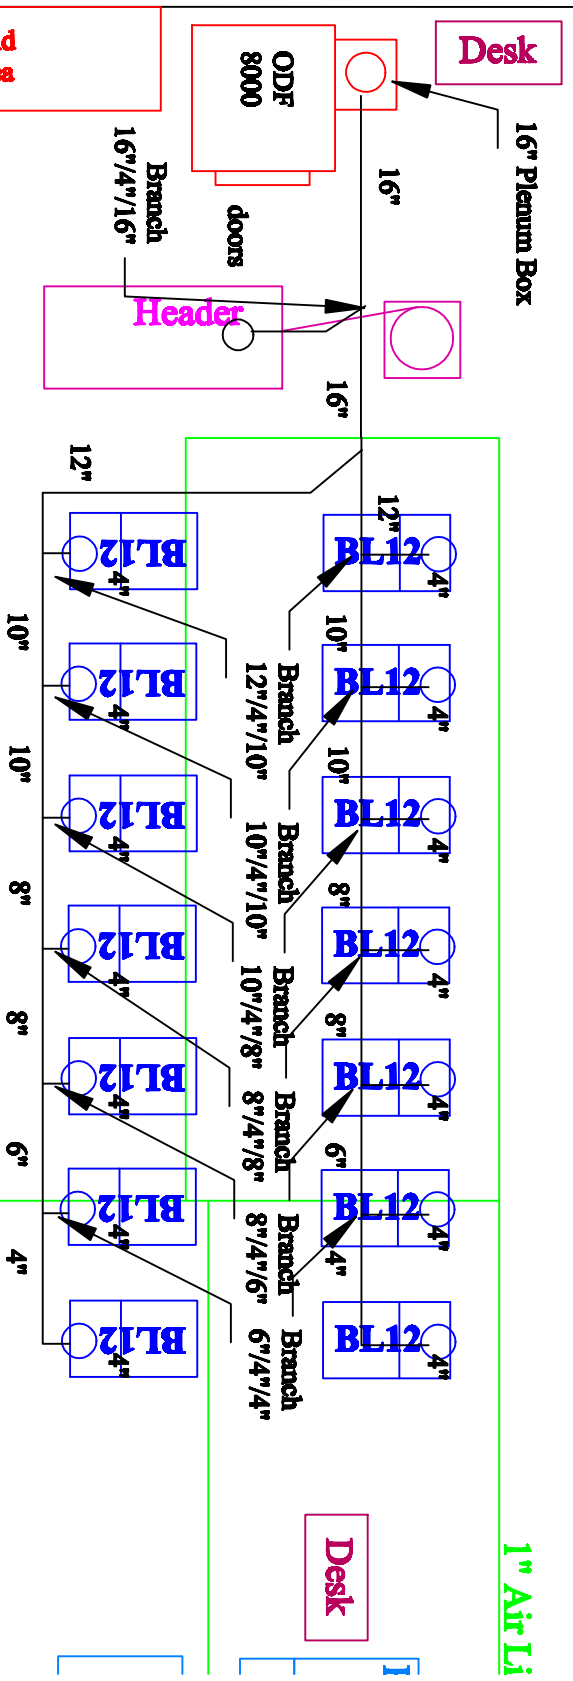

Desk

1" Air Li

Hold Area

Drums

Desk

Ramco Washer / Dryer 8'6" x 5'4"

Desk

Ramco Washer / Dryer 8'6" x 5'4"

Desk