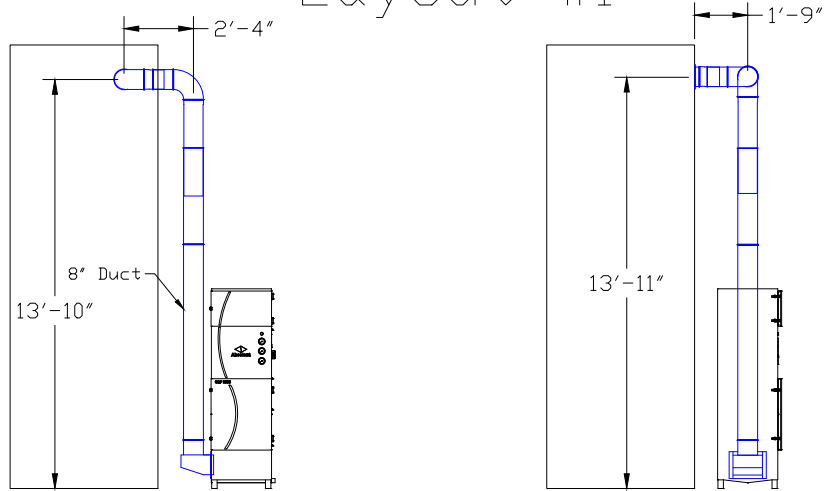

Magna Powertrain Layout #1

Absolent Only