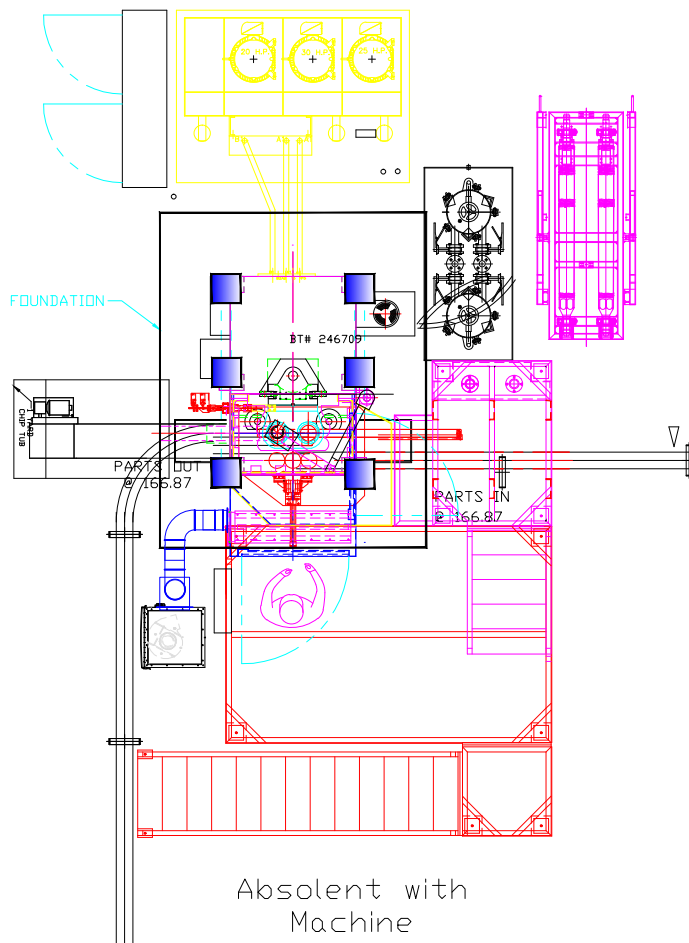

# Magna Powertrain Layout #1

Absolent Only

Absolent with  
Machine

- Notes:
1. Jacobs Tubing to install to DDF-2000
  2. Duct self-supporting

Avani Environmental Intl. Inc.  
95 Cypress Drive  
Youngsville, NC 27596  
P# 919-570-2862 F# 919-570-2863

**Avani**

Project: Magna Powertrain  
Drawing: Duct Layout 1  
Date: 10-24-13 Drawn by: MDT  
Sheet No: 1 of 1