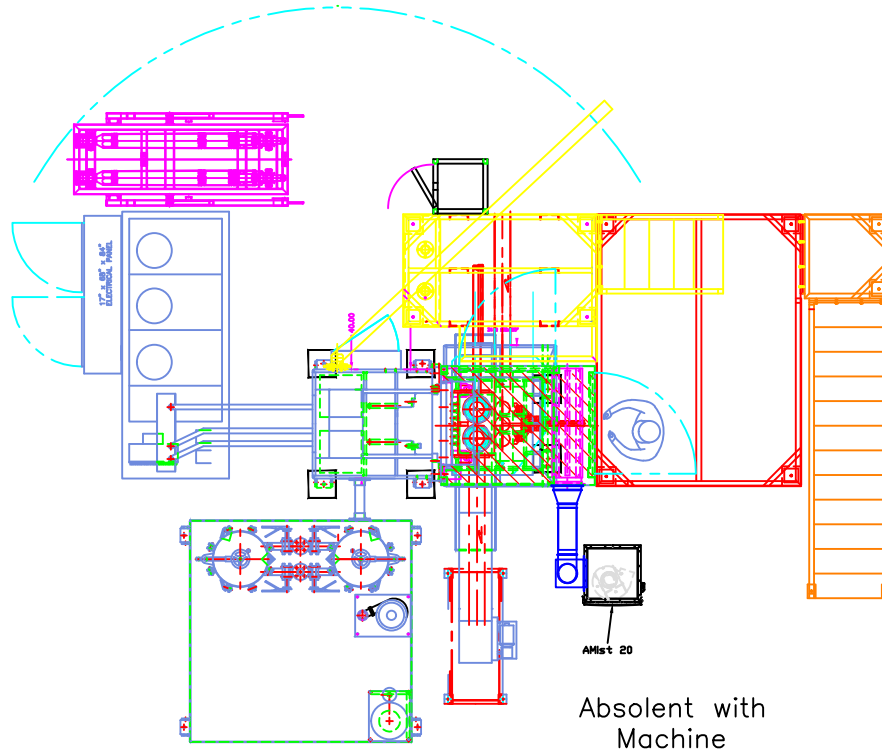

Magna PowerTrain S020674 Duct Layout

- Notes:
1. Absolent 240/480 V
 2. Duct Self Supporting

Avani Environmental Intl.
95 Cypress Drive
Youngsville, NC 27596
P# 919-570-2862 F# 919-570-2863

Avani

Project: Magna PowerTrain 20674

Drawing: Duct Layout

Date: 1/9/14 Drawn by: MDT

Sheet No: 1 of 1 Rev 2