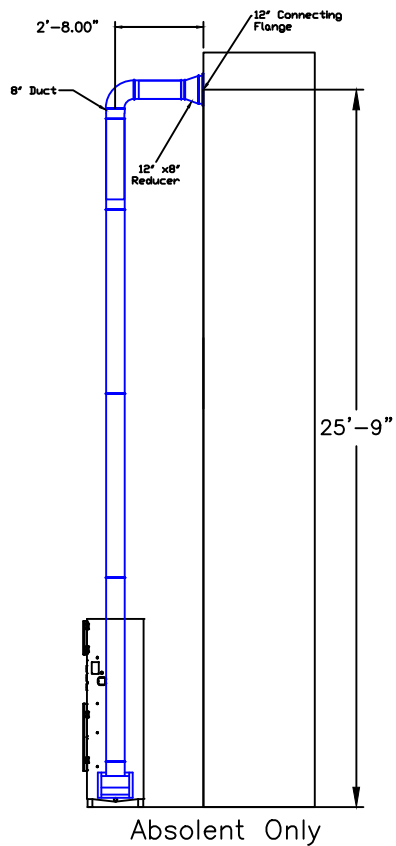

Magna PowerTrain S020674 Duct Layout

- Notes:
1. Absolent 240/480 V
 2. Duct Self Supporting

Avani Environmental Intl.
95 Cypress Drive
Youngsville, NC 27596
P# 919-570-2862 F# 919-570-2863

Avani

Project: Magna PowerTrain 20674

Drawing: Duct Layout

Date: 1/9/14 Drawn by: MDT

Sheet No: 1 of 1 Rev 2