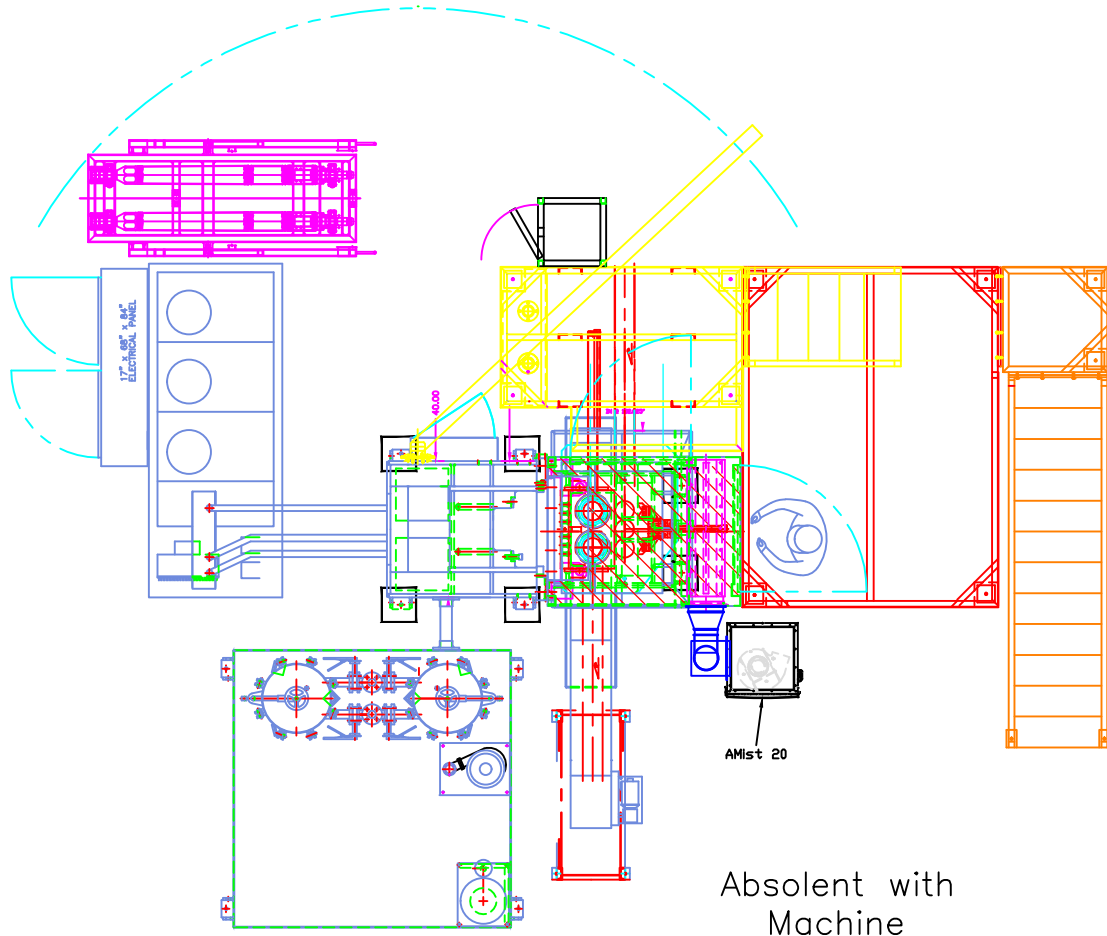

Magna PowerTrain S020674 Duct Layout

Absolent only

Notes:

1. Absolent 240/480 V
2. Duct Self Supporting

Avani Environmental Intl.
95 Cypress Drive
Youngsville, NC 27596
P# 919-570-2862 F# 919-570-2863

Avani

Project: Magna PowerTrain 20674

Drawing: Duct Layout

Date: 1/7/14

Drawn by: MDT

Sheet No: 1 of 1

Rev 1