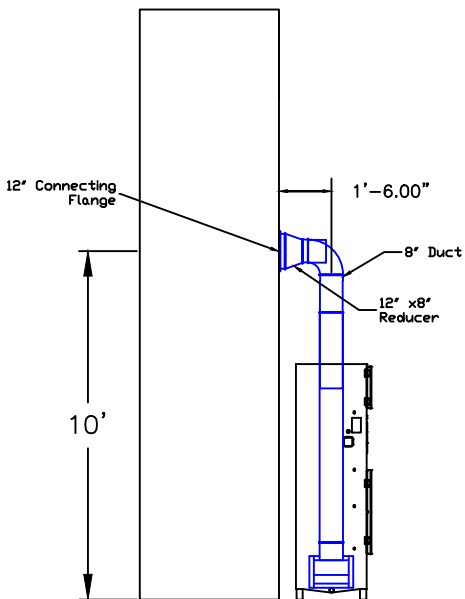

Magna PowerTrain S020674 Duct Layout

Absolent only

Notes:

1. Absolent 240/480 V
2. Duct Self Supporting

Avani Environmental Intl.
95 Cypress Drive
Youngsville, NC 27596
P# 919-570-2862 F# 919-570-2863

Avani

Project: Magna PowerTrain 20674

Drawing: Duct Layout

Date: 1/7/14

Drawn by: MDT

Sheet No: 1 of 1

Rev 1