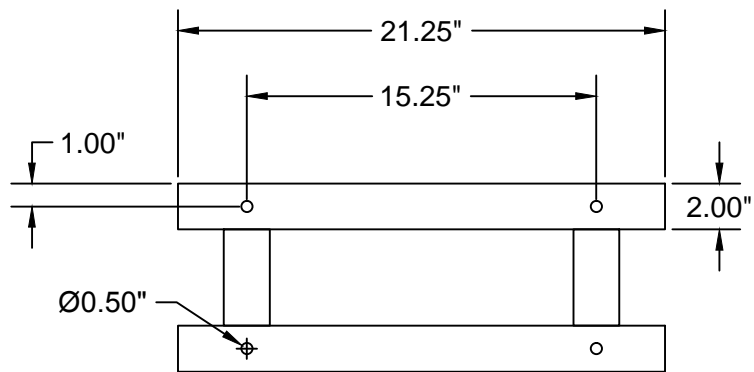

Lakeshore Fittings A-Smoke 5 8" Stands

Top View

Isometric View

Front View

Side View