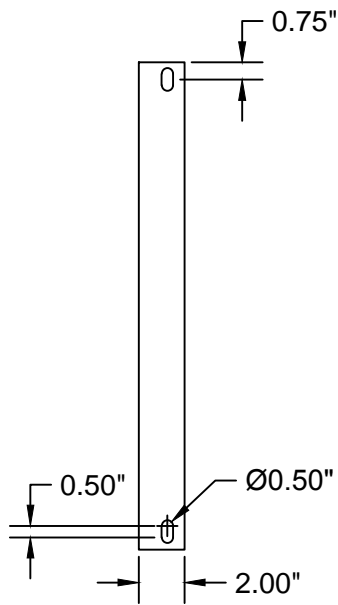

Lakeshore Fittings A-Smoke 5 8" Stands

Top View

Isometric View

Front View

Side View