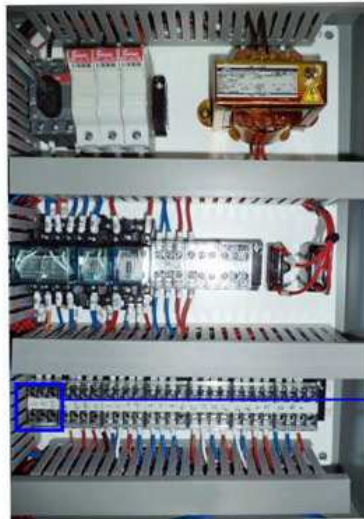

AVANI Roll Media

Main Electrical Box Components For RM-6000

◆ Connecting to the blower control box.

◆ Be carefully. Don't touch.

◆ Speed control switch for the motor controlling paper collecting side.

Speed control switch for motor controlling paper collecting side.

This is the only switch that is adjustable.
Please inspect this and re-adjust to pre-setting.