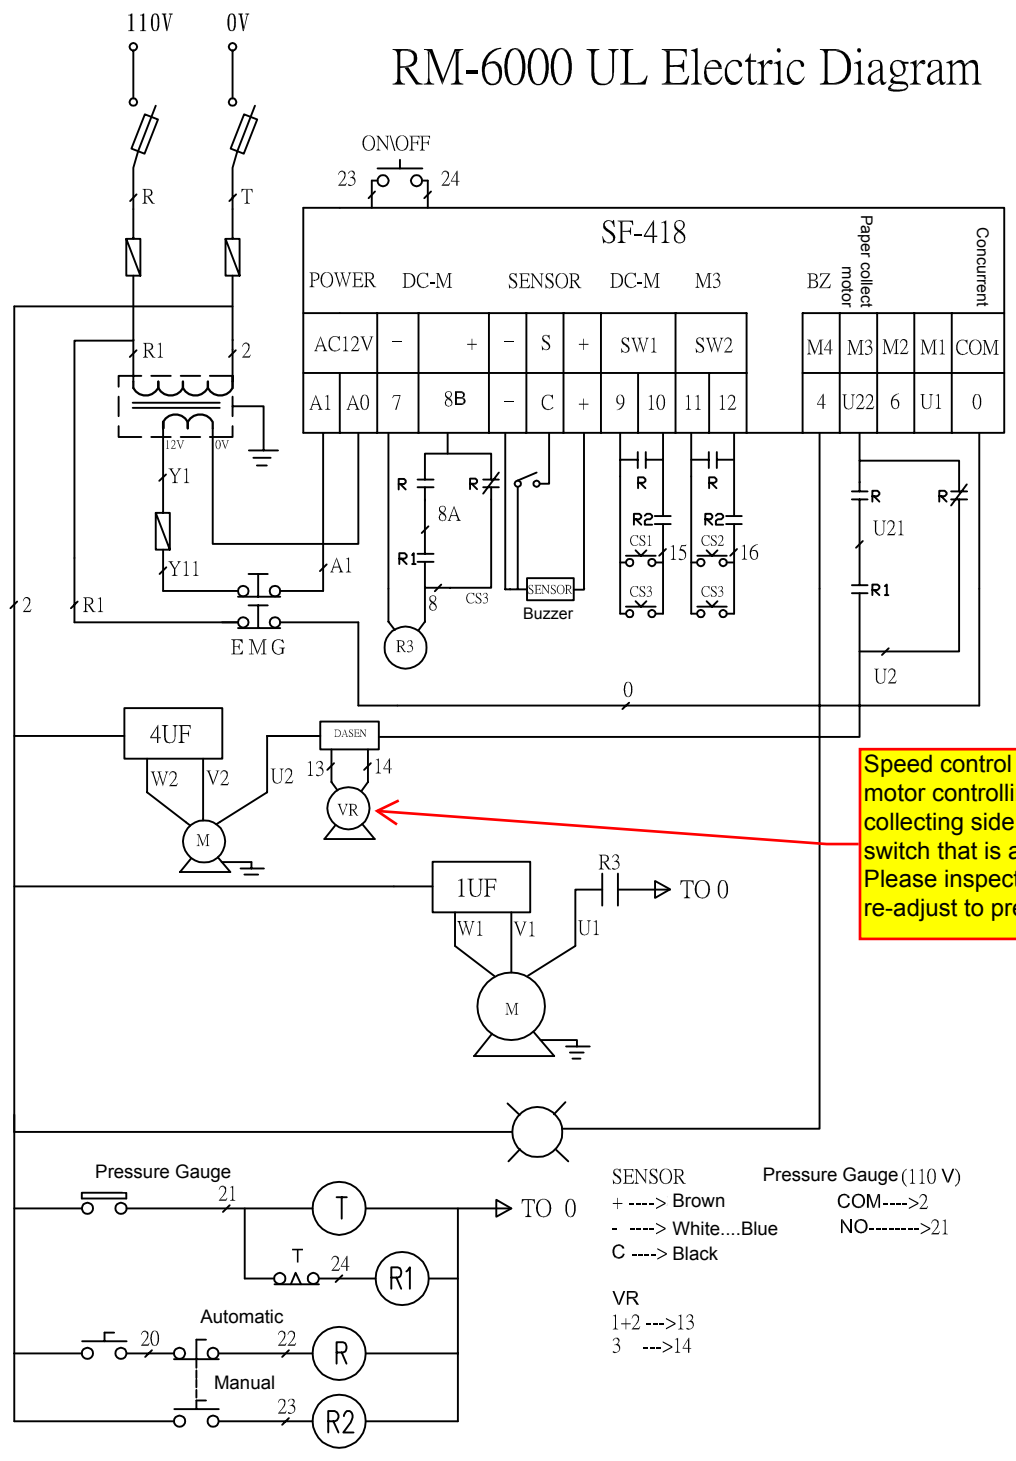

RM-6000 UL Electric Diagram

Speed control switch for motor controlling paper collecting side. Only switch that is adjustable. Please inspect this and re-adjust to pre-setting.

Rev	Description	Date	Approved

Title:	Size	Scale	Drawing Number:
RM-6000 Electric Diagram	A	1 = 55	***