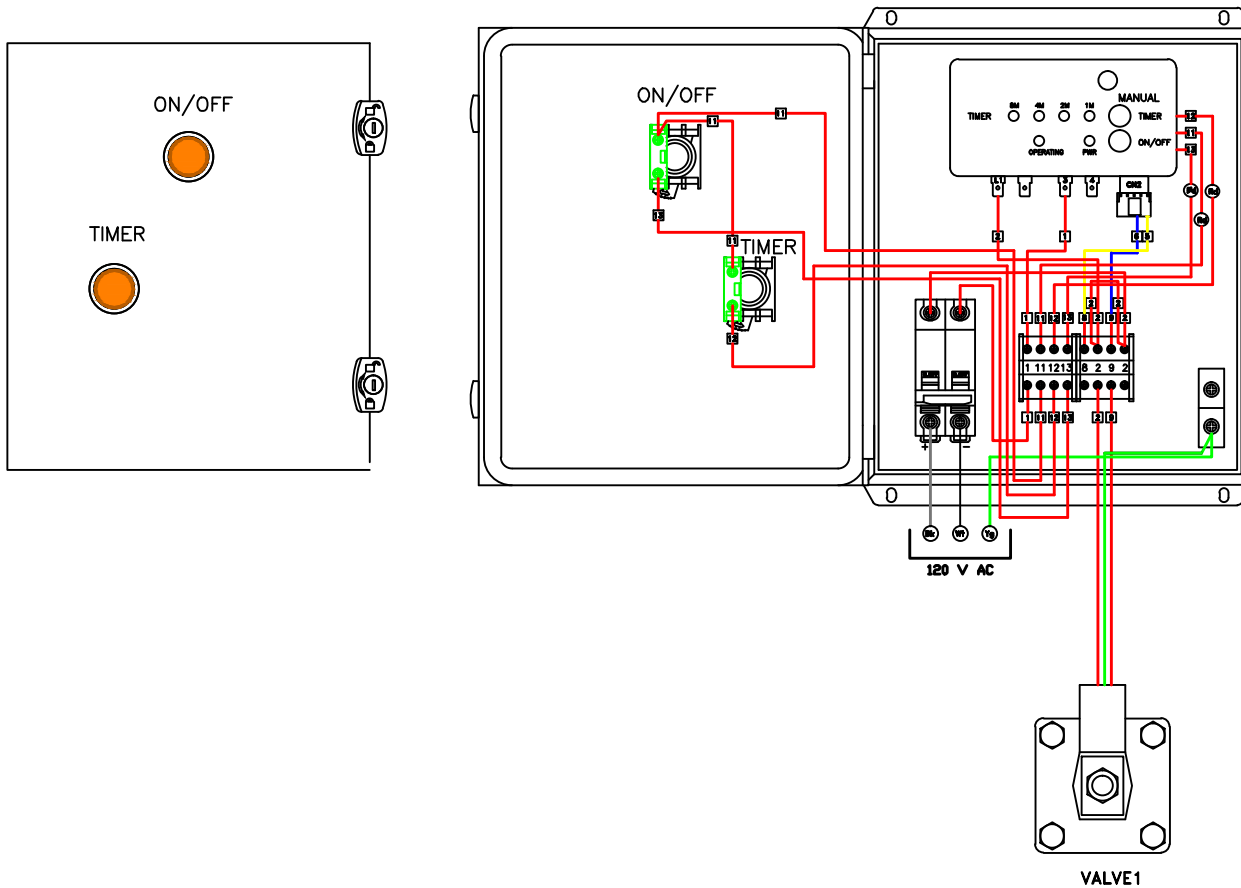

Lime Feeder Control Panel

Avani Environmental Intl.
95 Cypress Drive
Youngsville, NC 27596
P# 919-570-2862 F# 919-570-2863

Avani

Project: Johnson Controls
Drawing: Line Feeder Control Panel
Date: 8/21/13 | Drawn by: WWB
Sheet No: 1