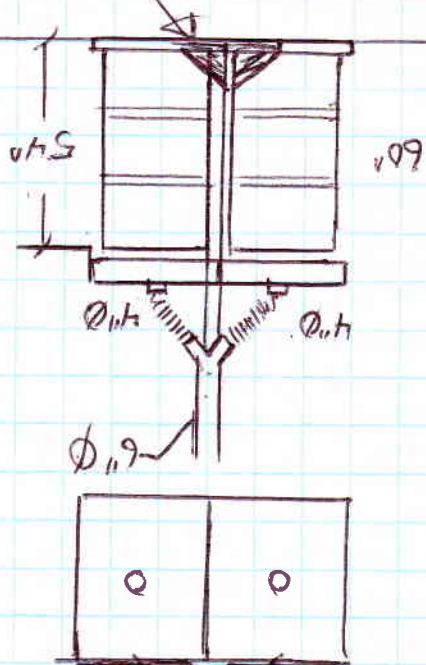

3"

10" High Curtain  
 Support Post (Hood 7D" Max)  
 Adjustment Rings for Height of H  
 Ship Loose  
 2 Hoops 36 x 42 x 4  
 4" Machine Connector Row End  
 4" Flex Hose Connector  
 06 04 04 V Branch  
 6" Adjustable Elbow  
 6" Pipe  
 6" Cap  
 6" Cap  
 6" Cap  
 2  
 2  
 2  
 2  
 2  
 2  
 Finished Parts Cooling & Drain Tray

Floor Mount Post

(6)