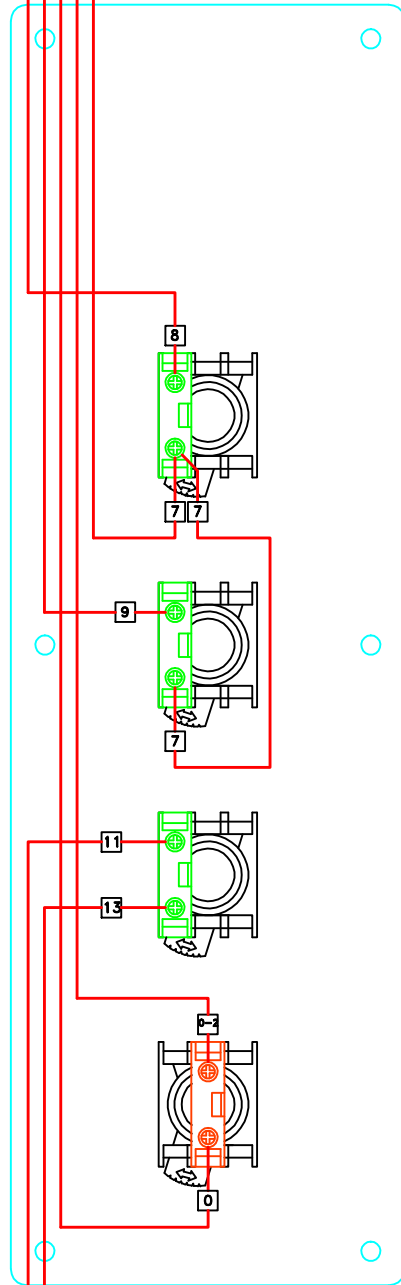

**AIR PULSE JET
CLEANING MODE
MANUAL TIMER**

**MANUAL AIR
PULSE JET
CLEANING
BUTTON 1**

**MANUAL AIR
PULSE JET
CLEANING
BUTTON 2**

ON/OFF

**EMERGENCY
STOP**

**MANUAL AIR
PULSE JET
CLEANING
BUTTON 1**

**MANUAL AIR
PULSE JET
CLEANING
BUTTON 2**

ON/OFF

**EMERGENCY
STOP**