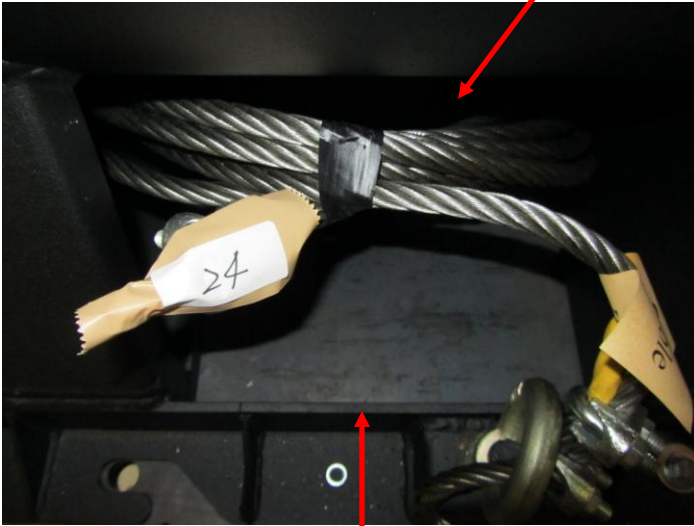

Safety Steel Cable.

Specification : 1/2" x 1M.

BAY-9

Safety Steel Cable.

Specification : 5mm x 8M.

BAY-9

Safety Steel Cable.

Specification : 1/2" x 10M.

Safety Steel Cable.

Specification : 5mm x 8M.

Connect.

Connect.