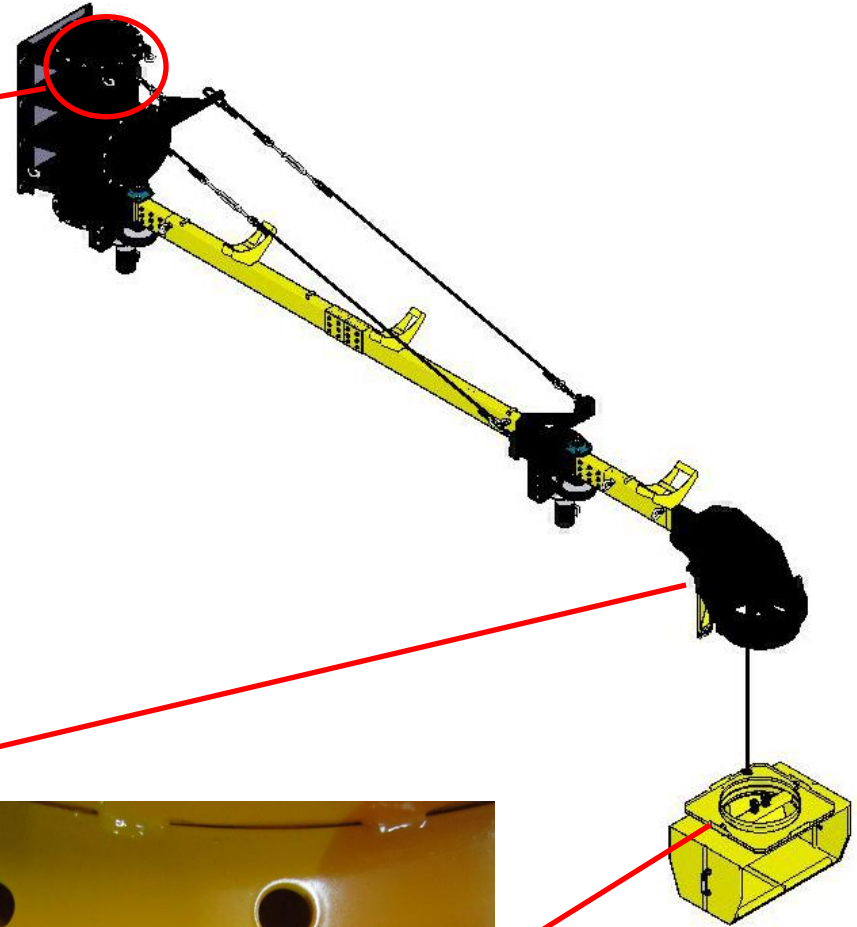

Safety Steel Cable.

Specification : 1/2" x 1M.

BAY-9

Safety Steel Cable.

Specification : 5mm x 8M.

BAY-9

Safety Steel Cable.

Specification : 1/2" x 10M.

Safety Steel Cable.

Specification : 5mm x 8M.

Connect.

Connect.