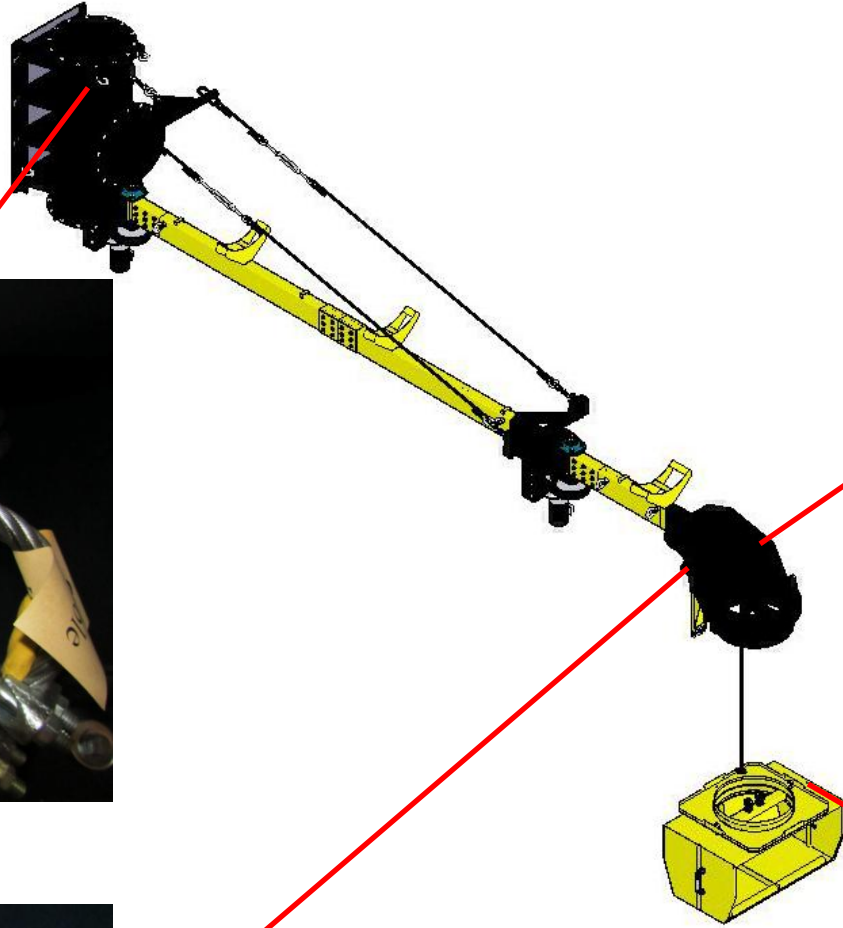

Safety Steel Cable.

Specification : 1/2" x 1M.

BAY-9

Safety Steel Cable.

Specification : 5mm x 8M.

BAY-9

Safety Steel Cable.

Specification : 1/2" x 10M.

Safety Steel Cable.

Specification : 5mm x 8M.

Connect.

Connect.