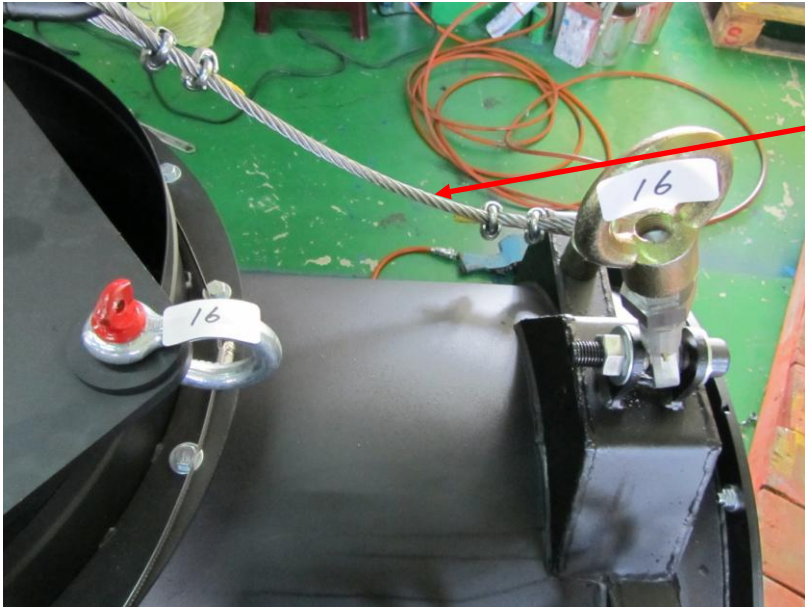

Safety Steel Cable.

Specification : 1/2" x 1M.

BAY-9

Safety Steel Cable.

Specification : 5mm x 8M.

BAY-9

Safety Steel Cable.

Specification : 1/2" x 10M.

Safety Steel Cable.

Specification : 5mm x 8M.

Connect.

Connect.