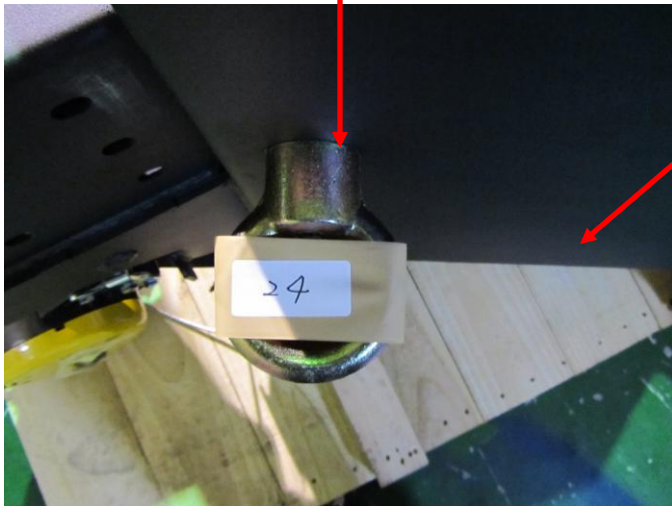

Safety Steel Cable.

Specification : 1/2" x 1M.

BAY-9

Safety Steel Cable.

Specification : 5mm x 8M.

BAY-9

Safety Steel Cable.

Specification : 1/2" x 10M.

Safety Steel Cable.

Specification : 5mm x 8M.

Connect.

Connect.