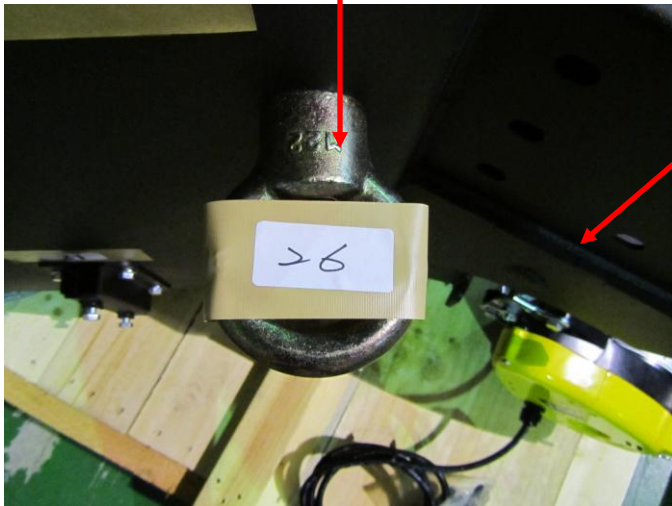

Safety Steel Cable.

Specification : 1/2" x 1M.

BAY-2

Safety Steel Cable.

Specification : 5mm x 8M.

Connect.

BAY-2

Safety Steel Cable.

Specification : 1/2" x 10M.

Connect.

Safety Steel Cable.

Specification : 5mm x 8M.

Connect.