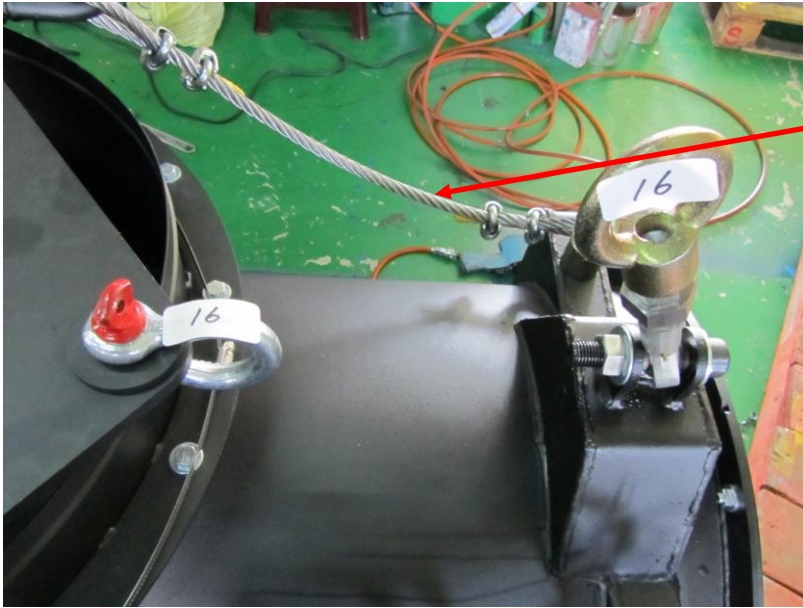

Safety Steel Cable.

Specification : 1/2" x 1M.

BAY-2

Safety Steel Cable.

Specification : 5mm x 8M.

Connect.

BAY-2

Safety Steel Cable.

Specification : 1/2" x 10M.

Connect.

Safety Steel Cable.

Specification : 5mm x 8M.

Connect.