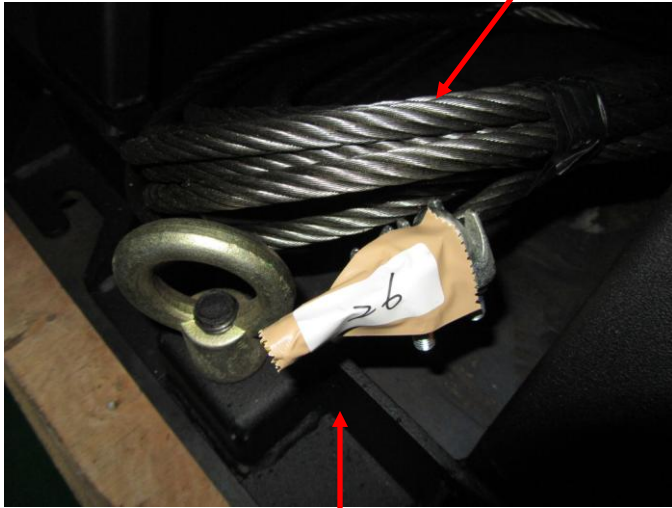

Safety Steel Cable.

Specification : 1/2" x 1M.

BAY-2

Safety Steel Cable.

Specification : 5mm x 8M.

Connect.

BAY-2

Safety Steel Cable.

Specification : 1/2" x 10M.

Connect.

Safety Steel Cable.

Specification : 5mm x 8M.

Connect.