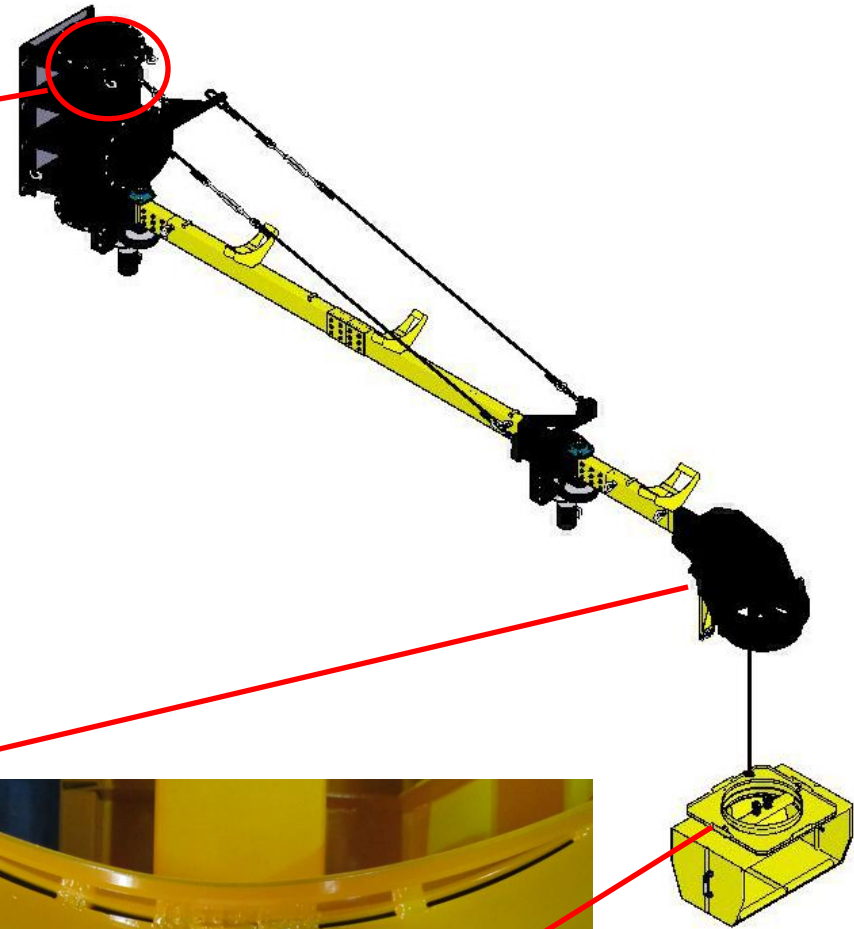

Safety Steel Cable.

Specification : 1/2" x 1M.

BAY-2

Safety Steel Cable.

Specification : 5mm x 8M.

Connect.

BAY-2

Safety Steel Cable.

Specification : 1/2" x 10M.

Connect.

Safety Steel Cable.

Specification : 5mm x 8M.

Connect.