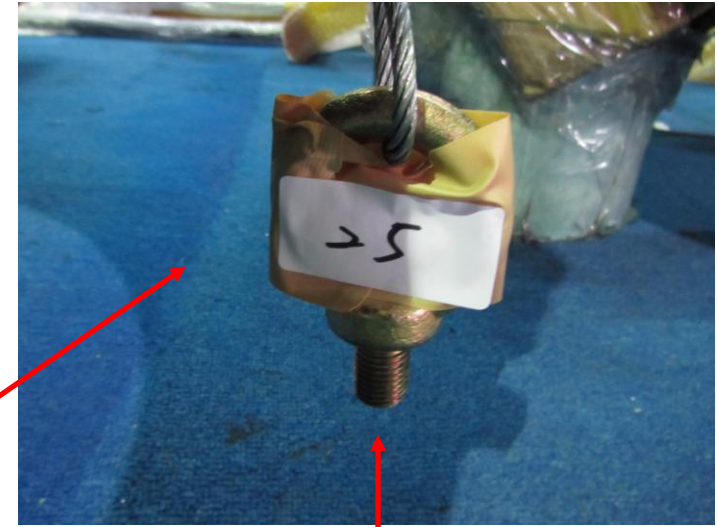

Safety Steel Cable.

Specification : 1/2" x 1M.

BAY-2

Safety Steel Cable.

Specification : 5mm x 8M.

Connect.

BAY-2

Safety Steel Cable.

Specification : 1/2" x 10M.

Connect.

Safety Steel Cable.

Specification : 5mm x 8M.

Connect.