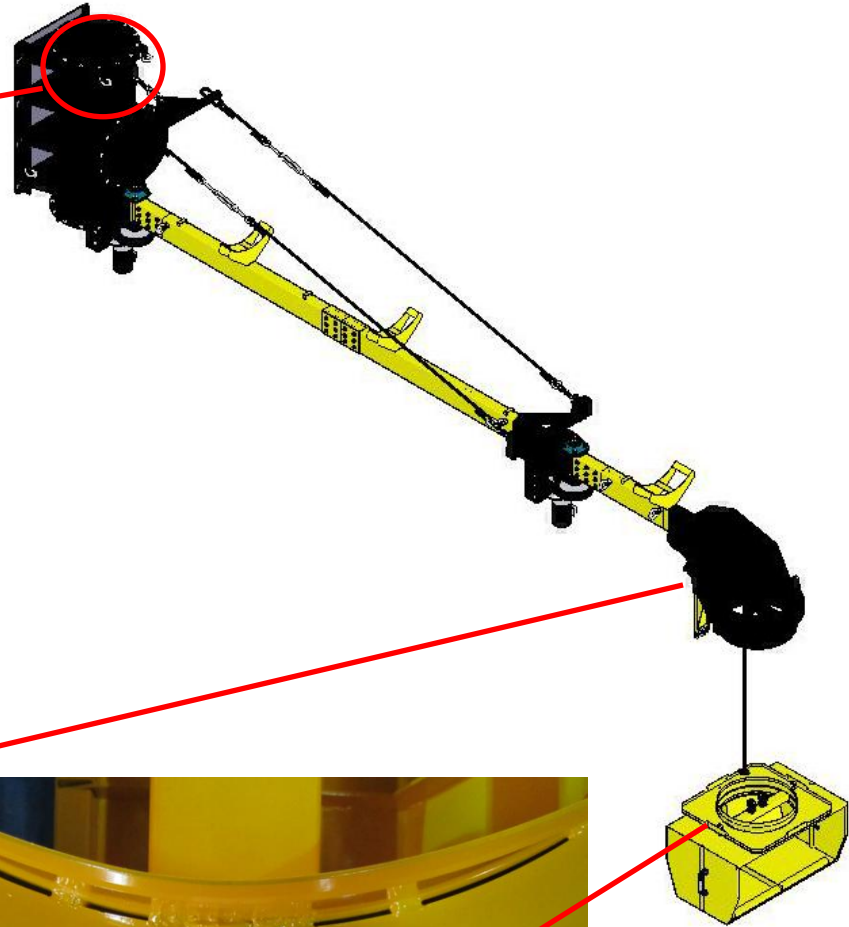

Safety Steel Cable.

Specification : 1/2" x 1M.

BAY-10

Safety Steel Cable.

Specification : 5mm x 8M.

Connect.

BAY-10

Safety Steel Cable.

Specification : 1/2" x 10M.

Connect.

Safety Steel Cable.

Specification : 5mm x 8M.

Connect.