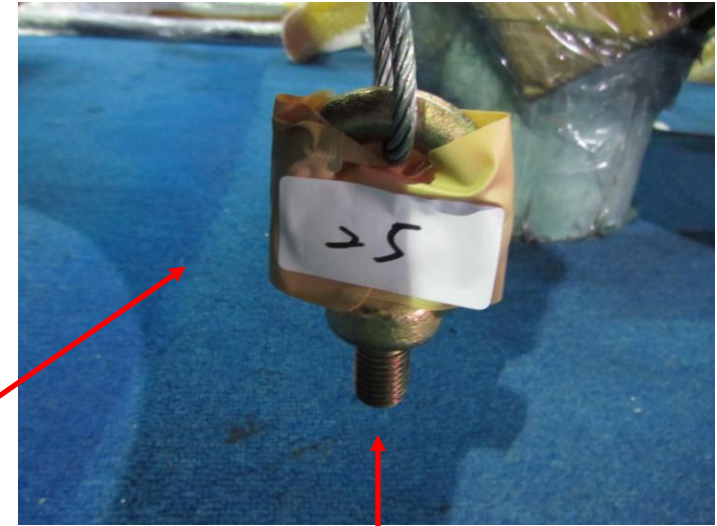

Safety Steel Cable.

Specification : 1/2" x 1M.

BAY-10

Safety Steel Cable.

Specification : 5mm x 8M.

Connect.

BAY-10

Safety Steel Cable.

Specification : 1/2" x 10M.

Connect.

Safety Steel Cable.

Specification : 5mm x 8M.

Connect.