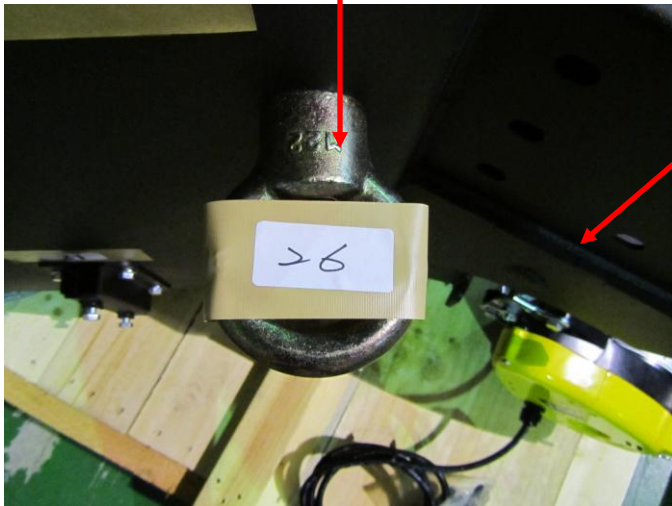

Safety Steel Cable.

Specification : 1/2" x 1M.

BAY-10

Safety Steel Cable.

Specification : 5mm x 8M.

Connect.

BAY-10

Safety Steel Cable.

Specification : 1/2" x 10M.

Connect.

Safety Steel Cable.

Specification : 5mm x 8M.

Connect.