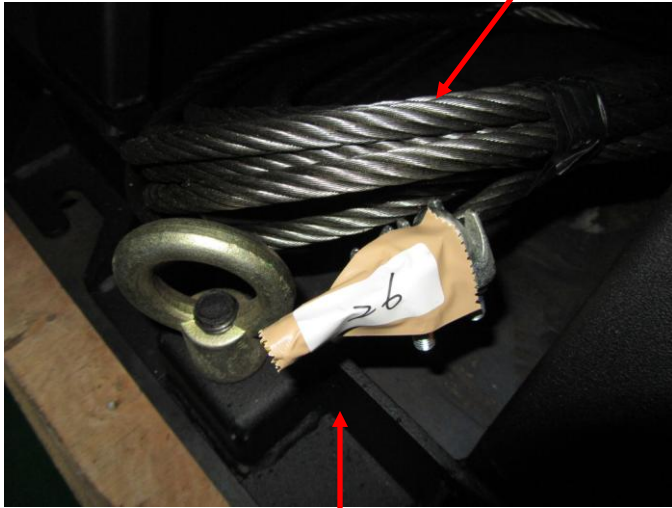

Safety Steel Cable.

Specification : 1/2" x 1M.

BAY-10

Safety Steel Cable.

Specification : 5mm x 8M.

Connect.

BAY-10

Safety Steel Cable.

Specification : 1/2" x 10M.

Connect.

Safety Steel Cable.

Specification : 5mm x 8M.

Connect.