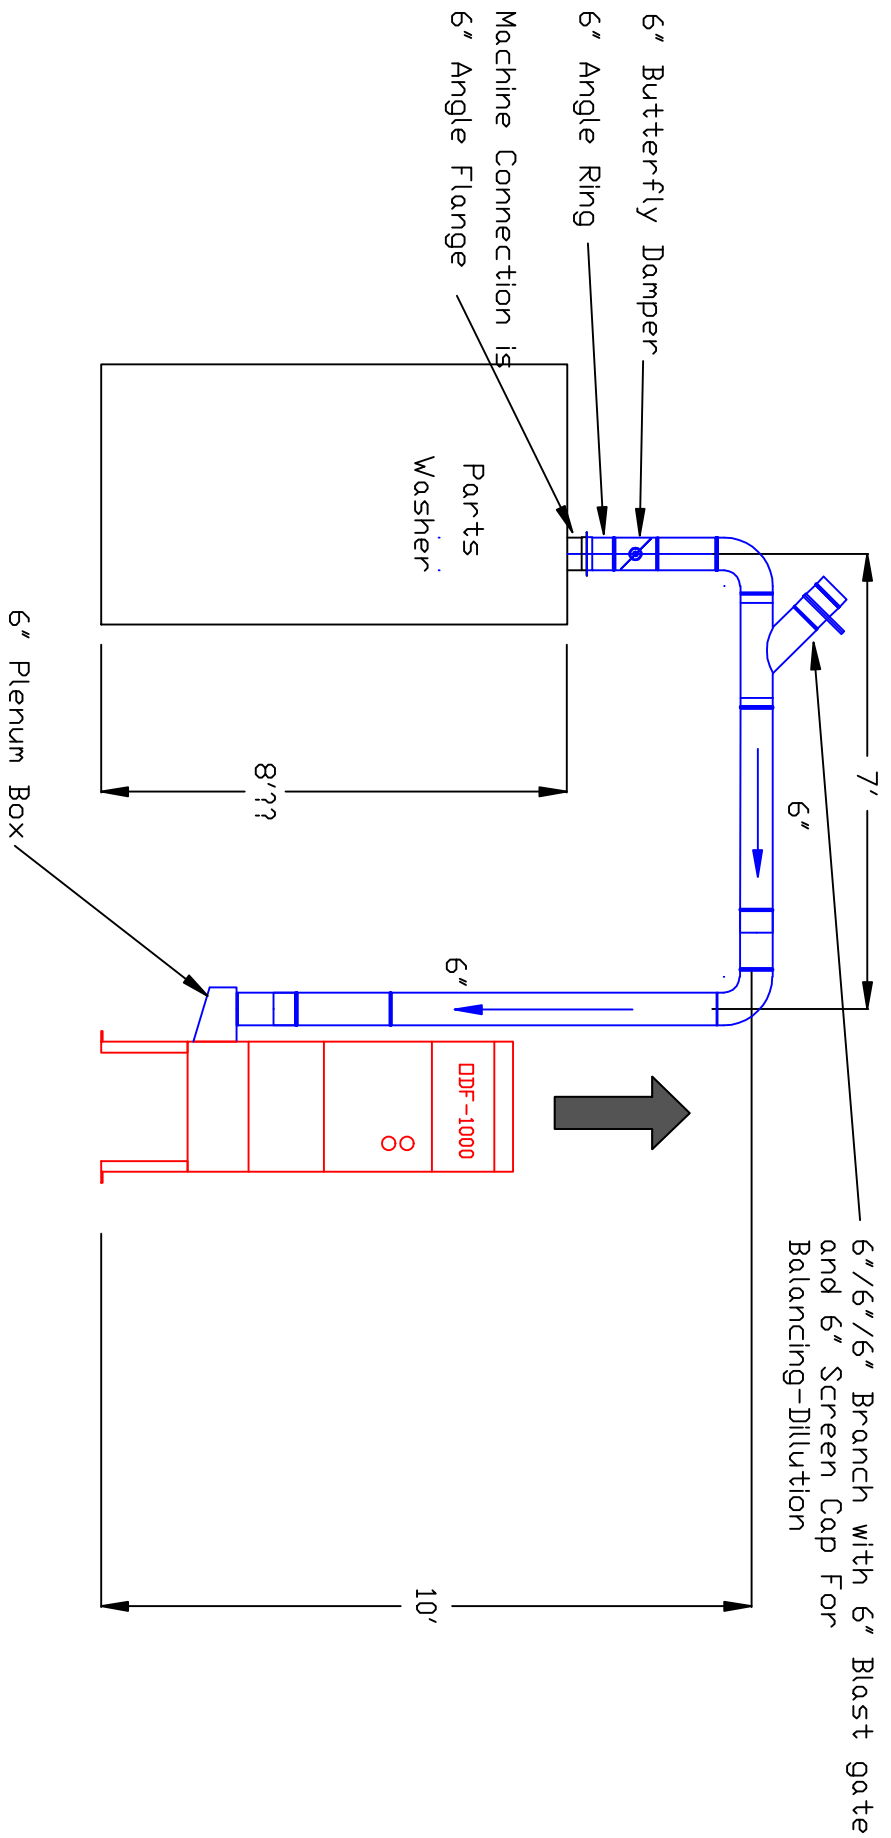

Hyundai Montgomery - Parts Washer Elevation View

- Note:
- 1) 3/4" PVC P-trap By IAQ
 - 2) Duct is self supporting and will need no hangers