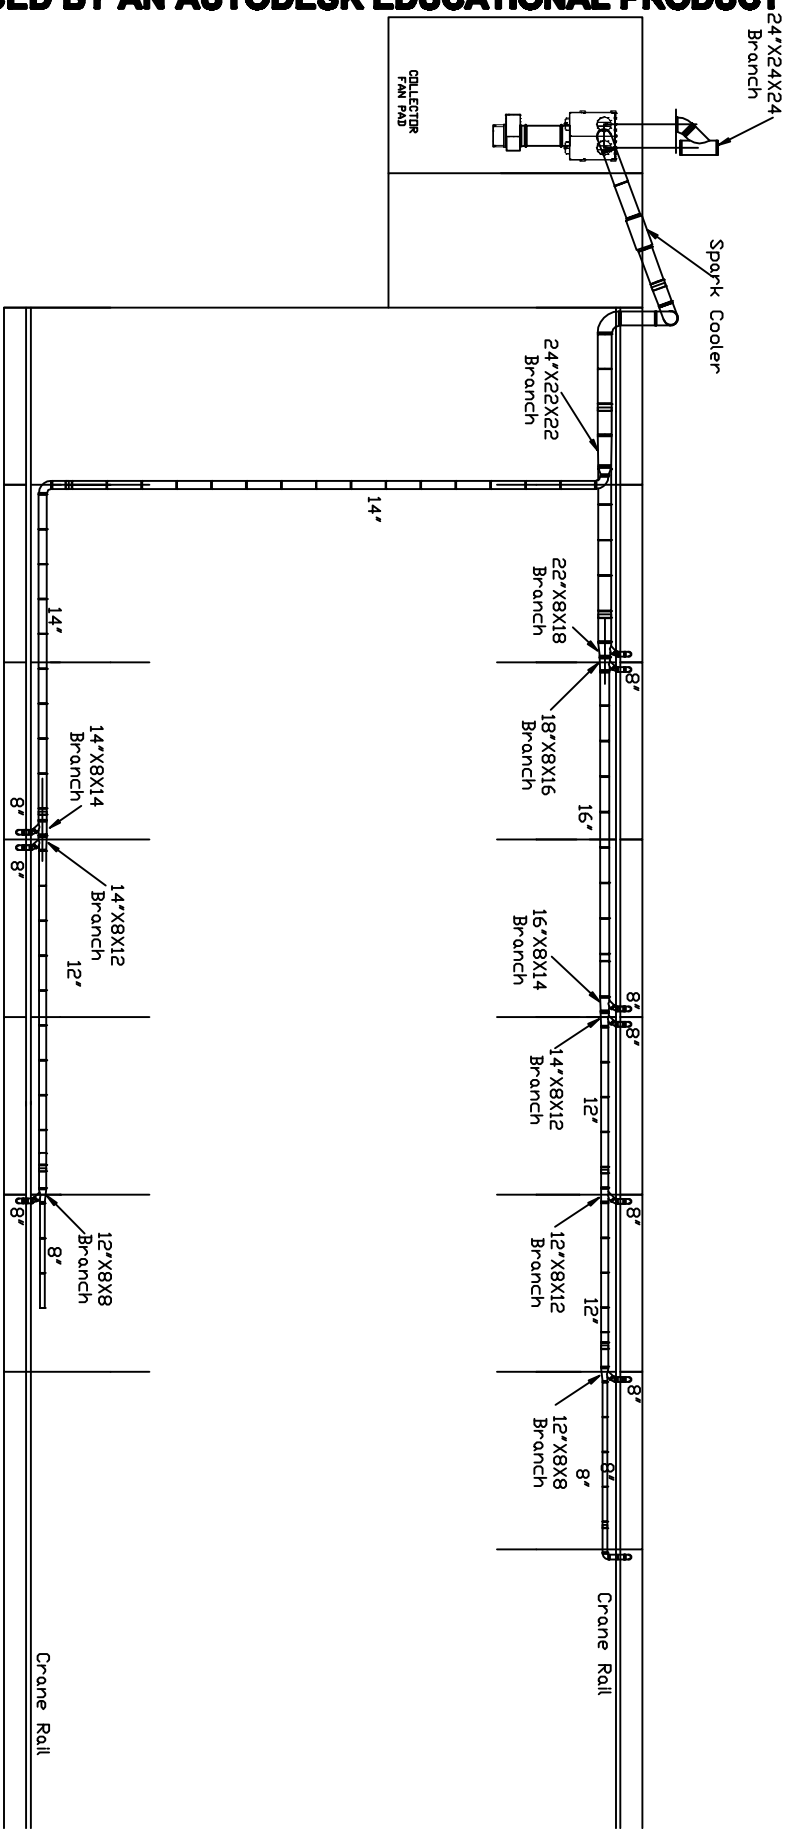

Horn Equipment Preliminary Duct Layout

PRODUCED BY AN AUTODESK EDUCATIONAL PRODUCT

PRODUCED BY AN AUTODESK EDUCATIONAL PRODUCT

Avani Environmental, Inc.
95 Cypress Drive
Toungsville, NC 27596
Ph 919-570-2862 F# 919-570-2863

Project: Horn Equipment
Drawing: Preliminary Duct Layout
Date: 3/13/12 Drawn by: WWB
Sheet No: 1 Rev: 1