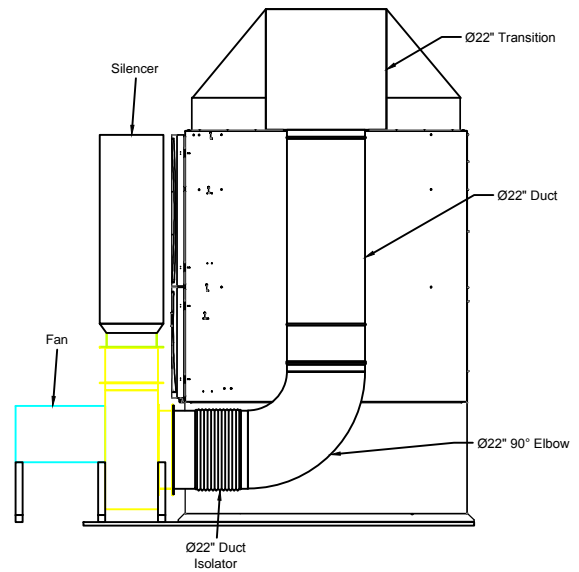

# Honda PPG SO20806 Duct Layout

**Notes:**

1. Clamp together duct to be self supporting
2. Silencer attached off of fan

Avani Environmental Intl. Inc.  
95 Cypress Drive  
Youngsville, NC 27596  
P# 919-488-2862 F# 919-488-2863

**Avani**

**Project: Honda PPG SO20806**

**Drawing: Duct Layout**

**Date: 3/11/14**

**Drawn by: MDT**

**Sheet No: 1 OF 1**

**Rev: 0**