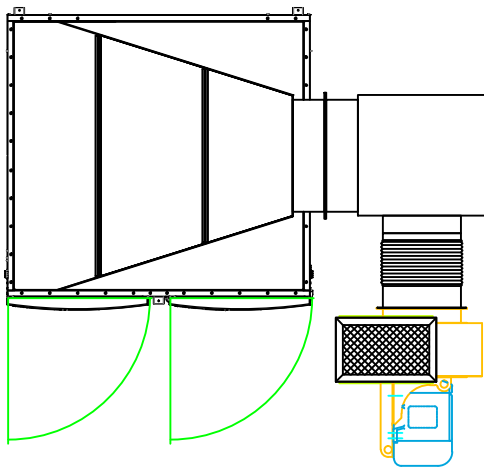

# Honda PPG SO20806 Duct Layout

**Notes:**

1. Clamp together duct to be self supporting
2. Silencer attached off of fan

Avani Environmental Intl. Inc.  
95 Cypress Drive  
Youngsville, NC 27596  
P# 919-488-2862 F# 919-488-2863

**Avani**

**Project: Honda PPG SO20806**

**Drawing: Duct Layout**

**Date: 3/11/14**

**Drawn by: MDT**

**Sheet No: 1 OF 1**

**Rev: 0**