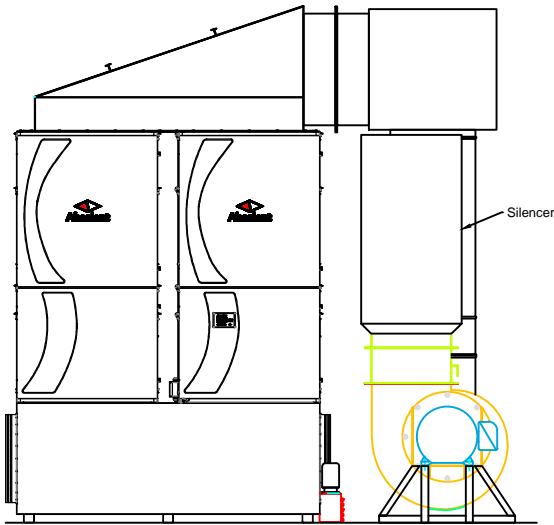

# Honda PPG SO20806 Duct Layout

**Notes:**

1. Clamp together duct to be self supporting
2. Silencer attached off of fan

Avani Environmental Intl. Inc.  
95 Cypress Drive  
Youngsville, NC 27596  
P# 919-488-2862 F# 919-488-2863

**Avani**

**Project: Honda PPG SO20806**

**Drawing: Duct Layout**

**Date: 3/11/14**

**Drawn by: MDT**

**Sheet No: 1 OF 1**

**Rev: 0**