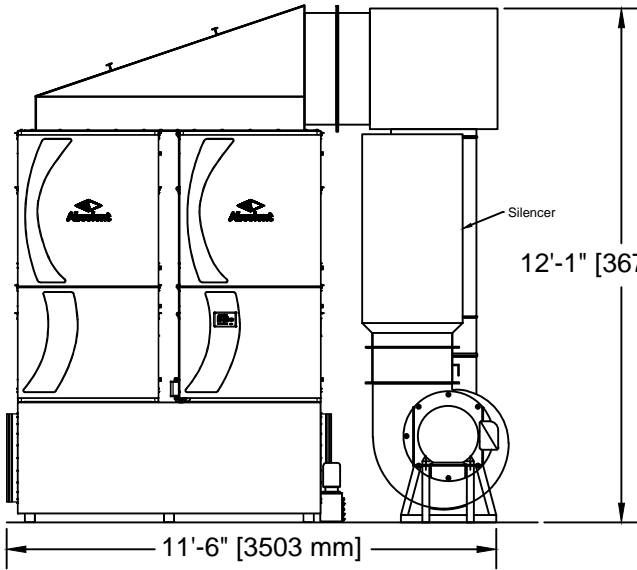

# Honda PPG SO20806 Duct Layout

Notes:

1. Clamp together duct to be self supporting
2. Silencer attached off of fan

Avani Environmental Intl. Inc.  
95 Cypress Drive  
Youngsville, NC 27596  
P# 919-488-2862 F# 919-488-2863