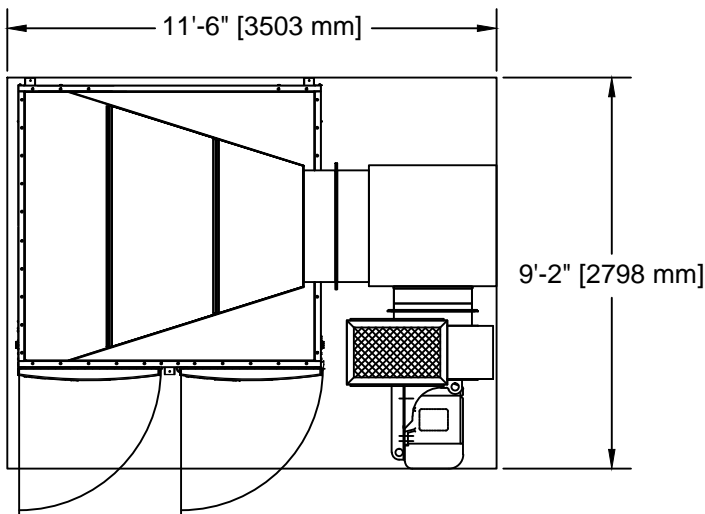

# Honda PPG SO20806 Duct Layout

Notes:

1. Clamp together duct to be self supporting
2. Silencer attached off of fan

Avani Environmental Intl. Inc.  
95 Cypress Drive  
Youngsville, NC 27596  
P# 919-488-2862 F# 919-488-2863