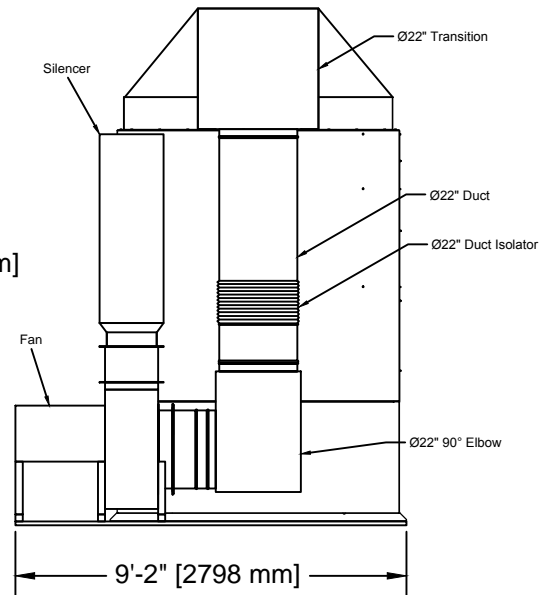

# Honda PPG SO20806 Duct Layout

Notes:

1. Clamp together duct to be self supporting
2. Silencer attached off of fan

Avani Environmental Intl. Inc.  
95 Cypress Drive  
Youngsville, NC 27596  
P# 919-488-2862 F# 919-488-2863