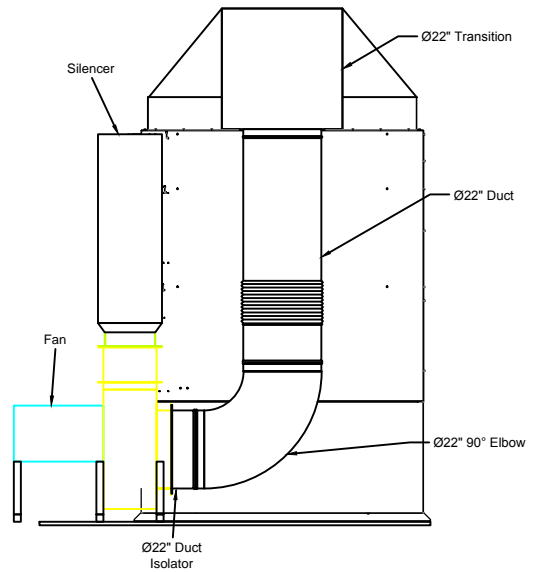

# Honda PPG SO20806 Duct Layout

Notes:

1. Clamp together duct to be self supporting
2. Silencer attached off of fan

Avani Environmental Intl. Inc.  
95 Cypress Drive  
Youngsville, NC 27596  
P# 919-488-2862 F# 919-488-2863

**Avani**

Project: Honda PPG SO20806

Drawing: Duct Layout

Date: 3/12/14

Drawn by: MDT

Sheet No: 1 OF 1 | Rev: 1