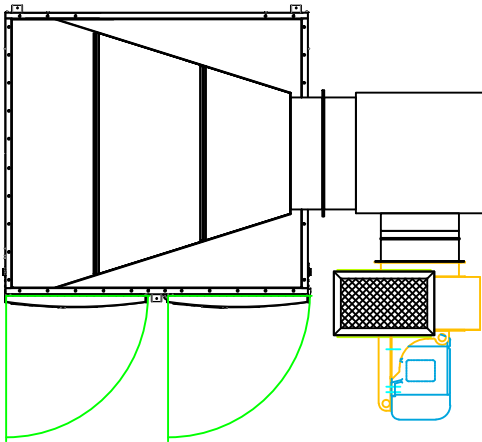

# Honda PPG SO20806 Duct Layout

Notes:

1. Clamp together duct to be self supporting
2. Silencer attached off of fan

Avani Environmental Intl. Inc.  
95 Cypress Drive  
Youngsville, NC 27596  
P# 919-488-2862 F# 919-488-2863

**Avani**

Project: Honda PPG SO20806

Drawing: Duct Layout

Date: 3/12/14

Drawn by: MDT

Sheet No: 1 OF 1 | Rev: 1