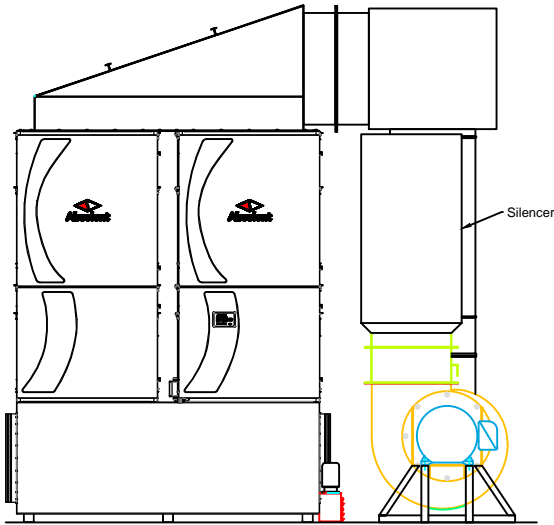

# Honda PPG SO20806 Duct Layout

Notes:

1. Clamp together duct to be self supporting
2. Silencer attached off of fan

Avani Environmental Intl. Inc.  
95 Cypress Drive  
Youngsville, NC 27596  
P# 919-488-2862 F# 919-488-2863