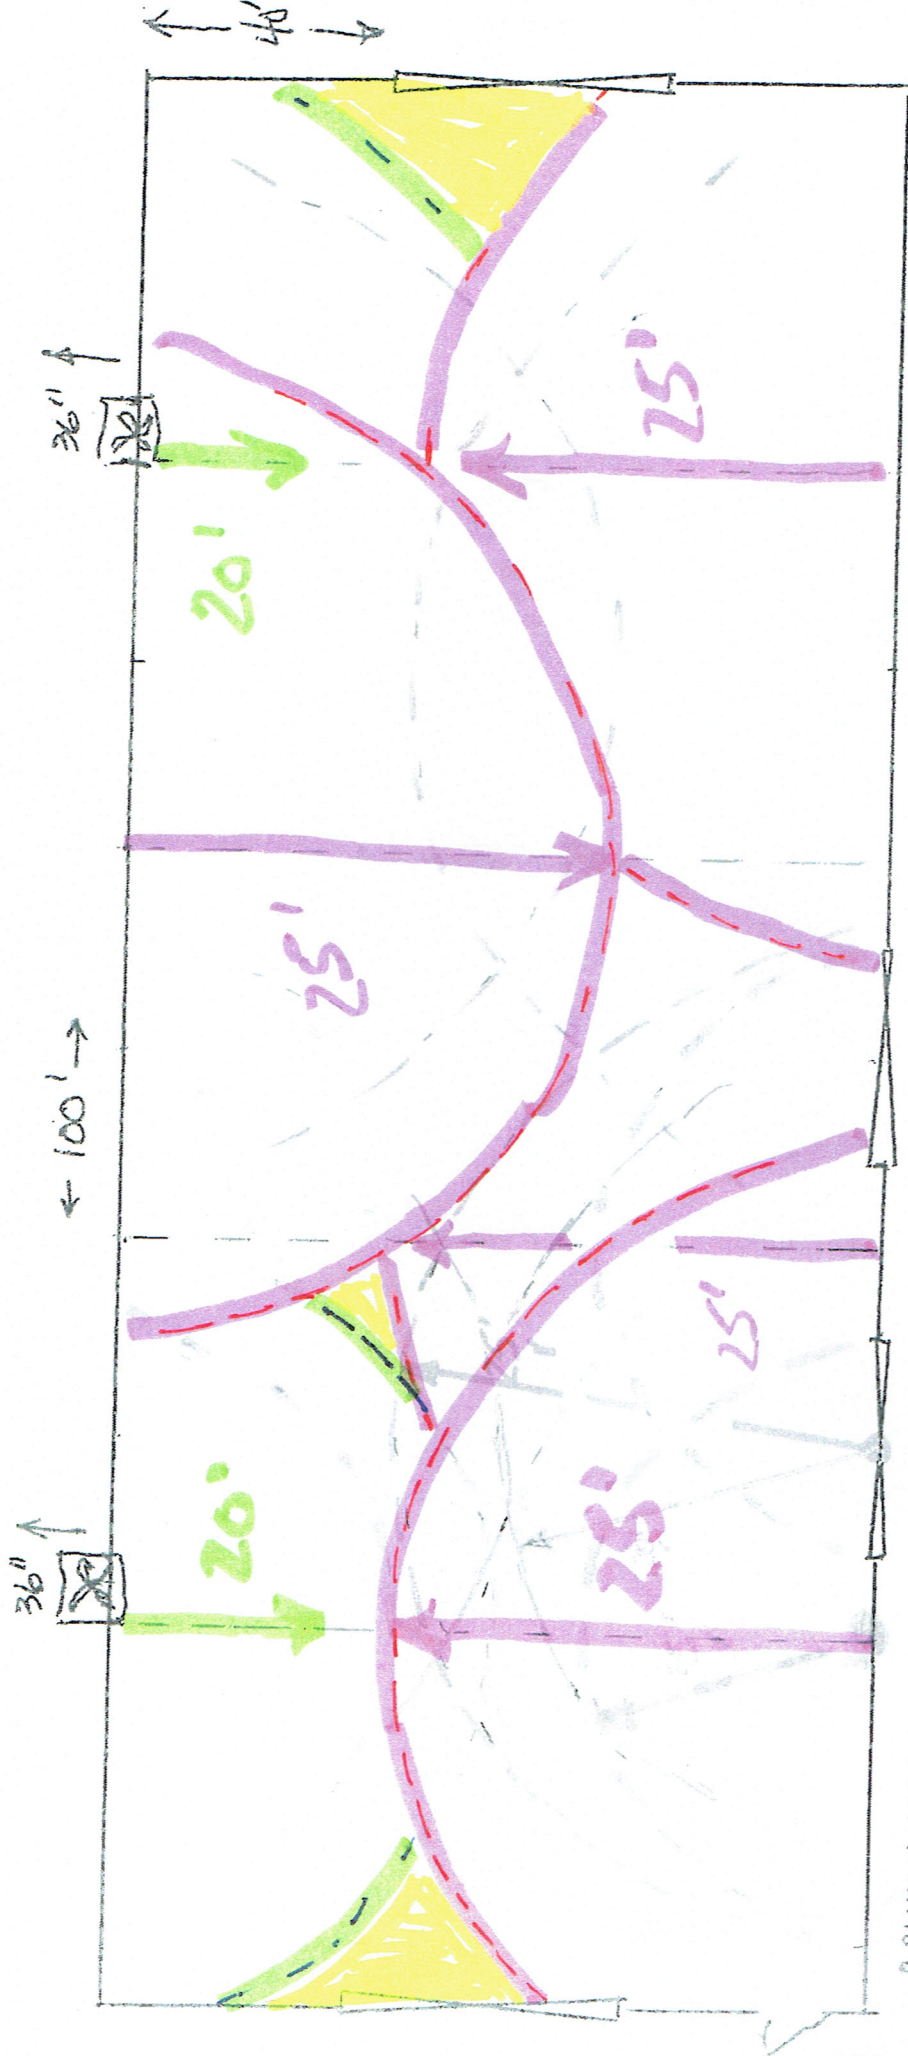

HASKELL PIPE SHOP

COLUMN MOULT
 15' radius
 20' radius
 MID-BAY MOULT
 25' radius
 20' radius

Existing:
 2) 36" general ventilation exhaust fans
 1) Multi-station "point of generation" ventilation system - 15HP

4) 25'
 2) 20'