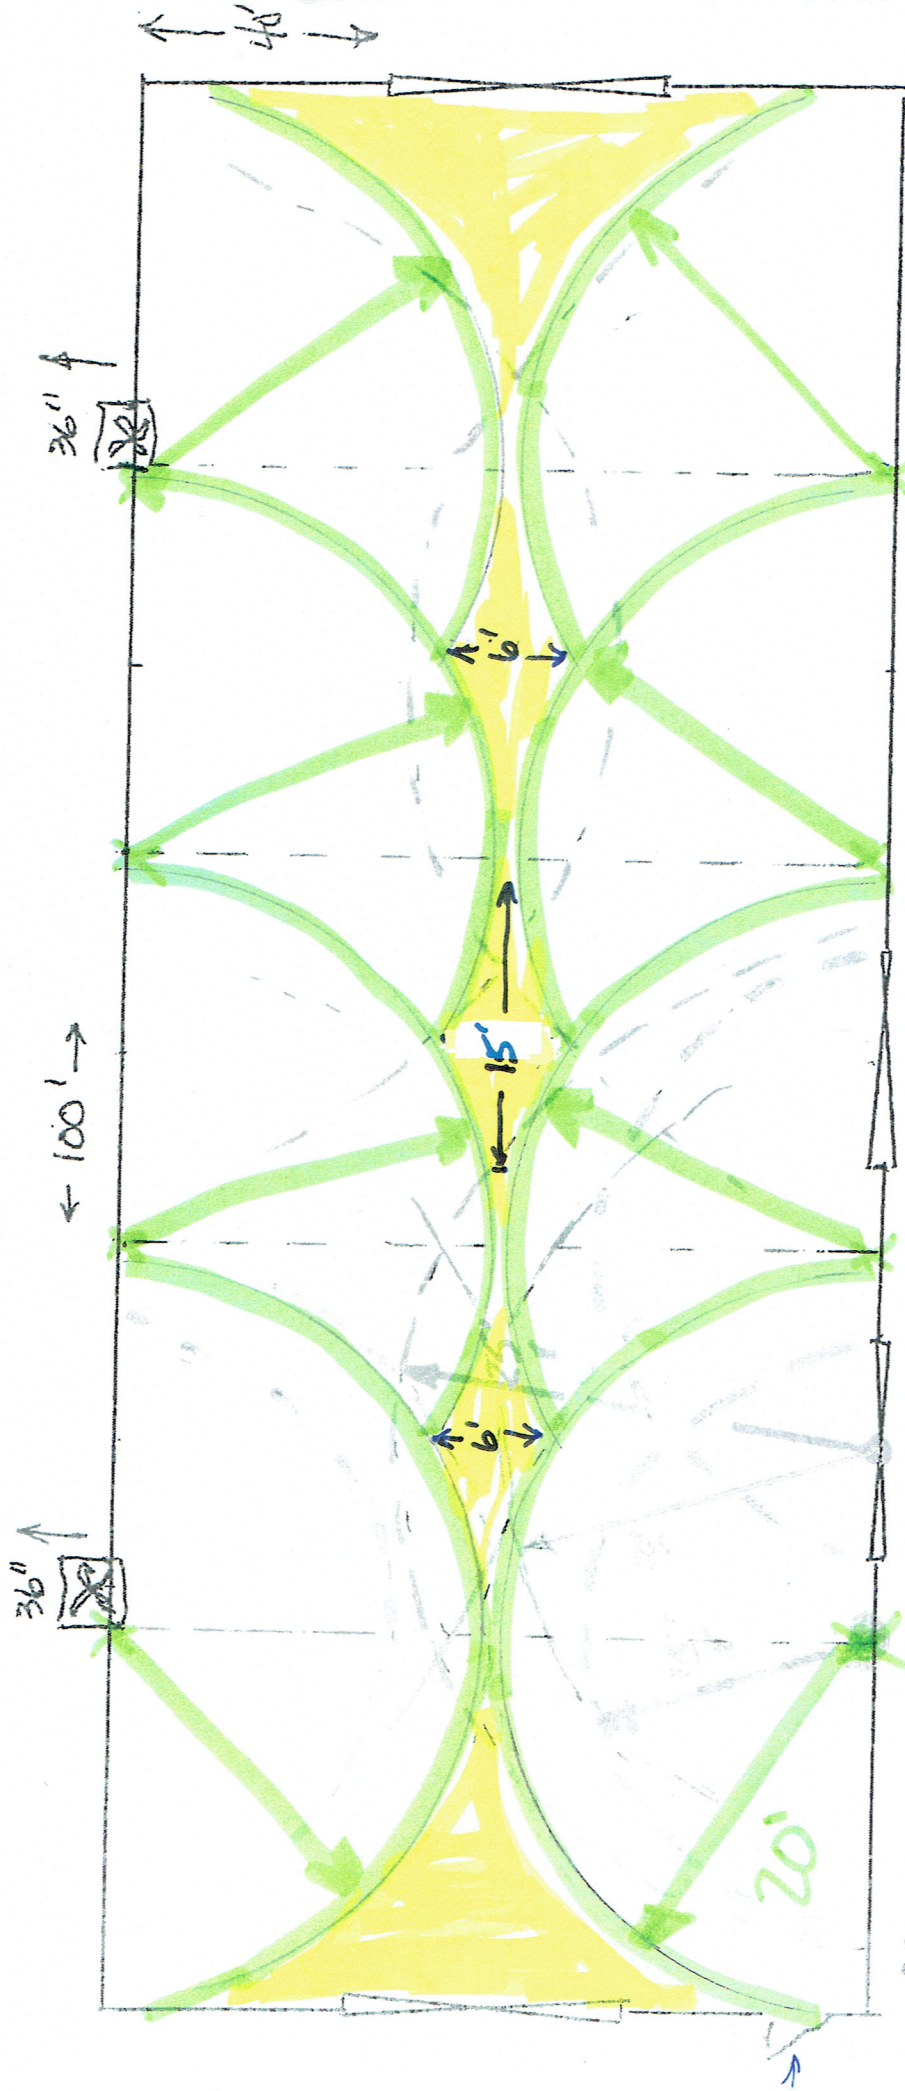

# HASKELL PIPE SHOP

COLUMN MOORING  
[ ] 15' radius  
[ ] 20' radius

MID-BAY MOORING  
[ ] 25' radius  
[ ] 20' radius

Existing: 2) 36" general ventilation exhaust fans  
1) Multi-station "point of generation" ventilation system - 15HP