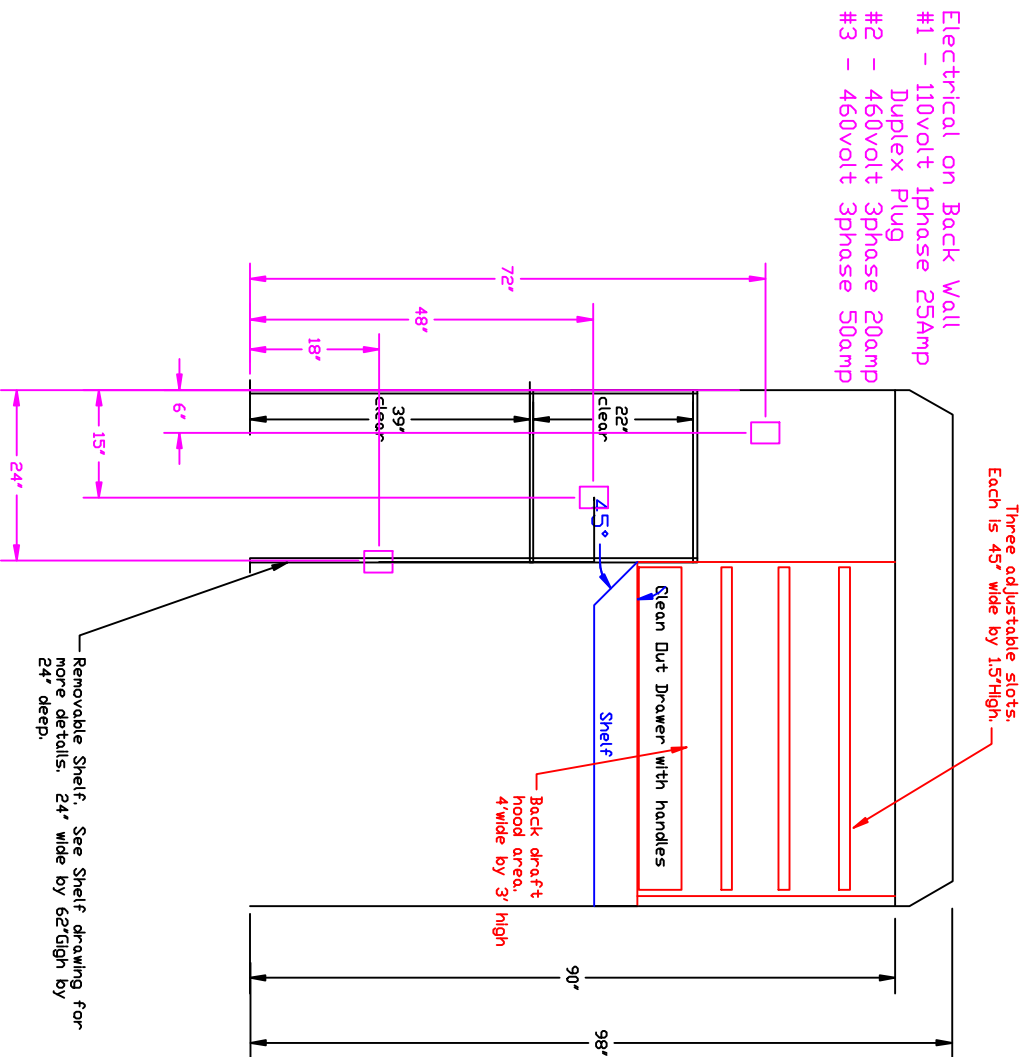

# Hartnell Custom Booth / Dimensions

## Front View

Removable Shelf. See Shelf drawing for more details. 24" wide by 62" high by 24" deep.

## Side View of Right Wall from inside