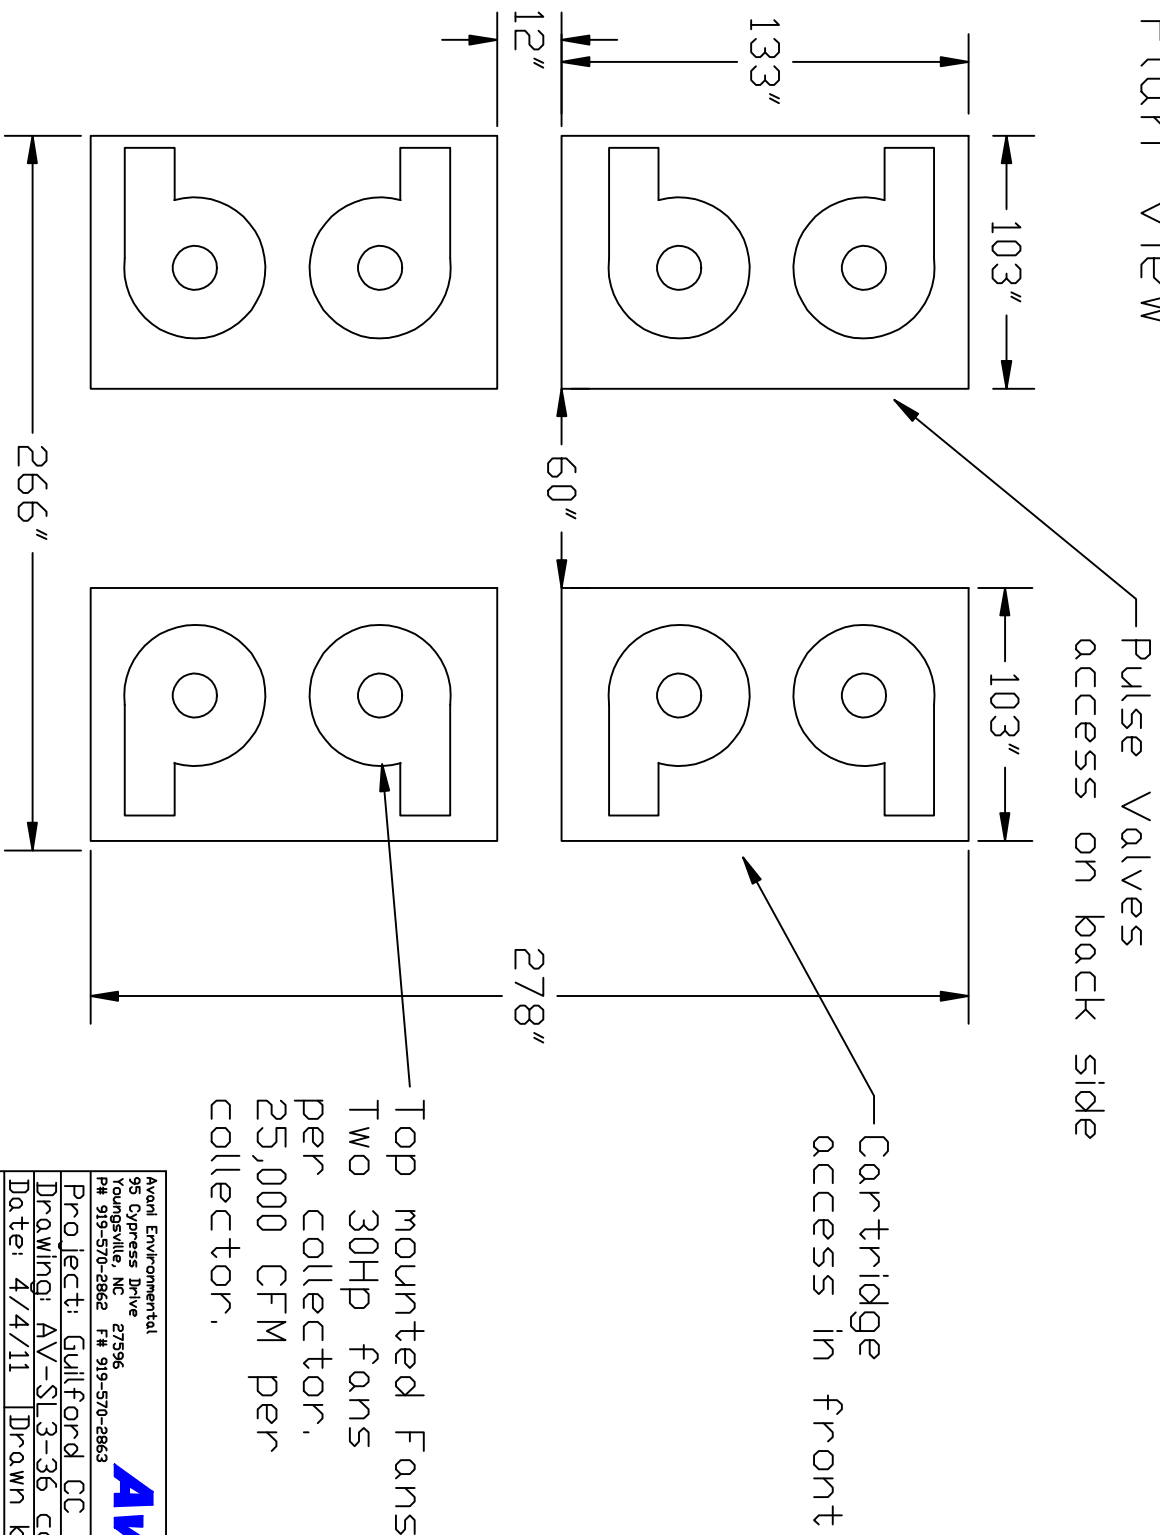

# Avani Dust Collector Layout Modle AV-SL3-36

## Plan View

Top mounted Fans,  
Two 30HP fans  
per collector,  
25,000 CFM per  
collector.

Avani Environmental 95 Cypress Drive 27596 Raleighville, NC Ph 919-570-2862 F# 919-570-2863	<b>Avani</b>
Project: Guilford CC	
Drawing: AV-SL3-36 collector	
Date: 4/4/11	Drawn by: RAV
Sheet No:	