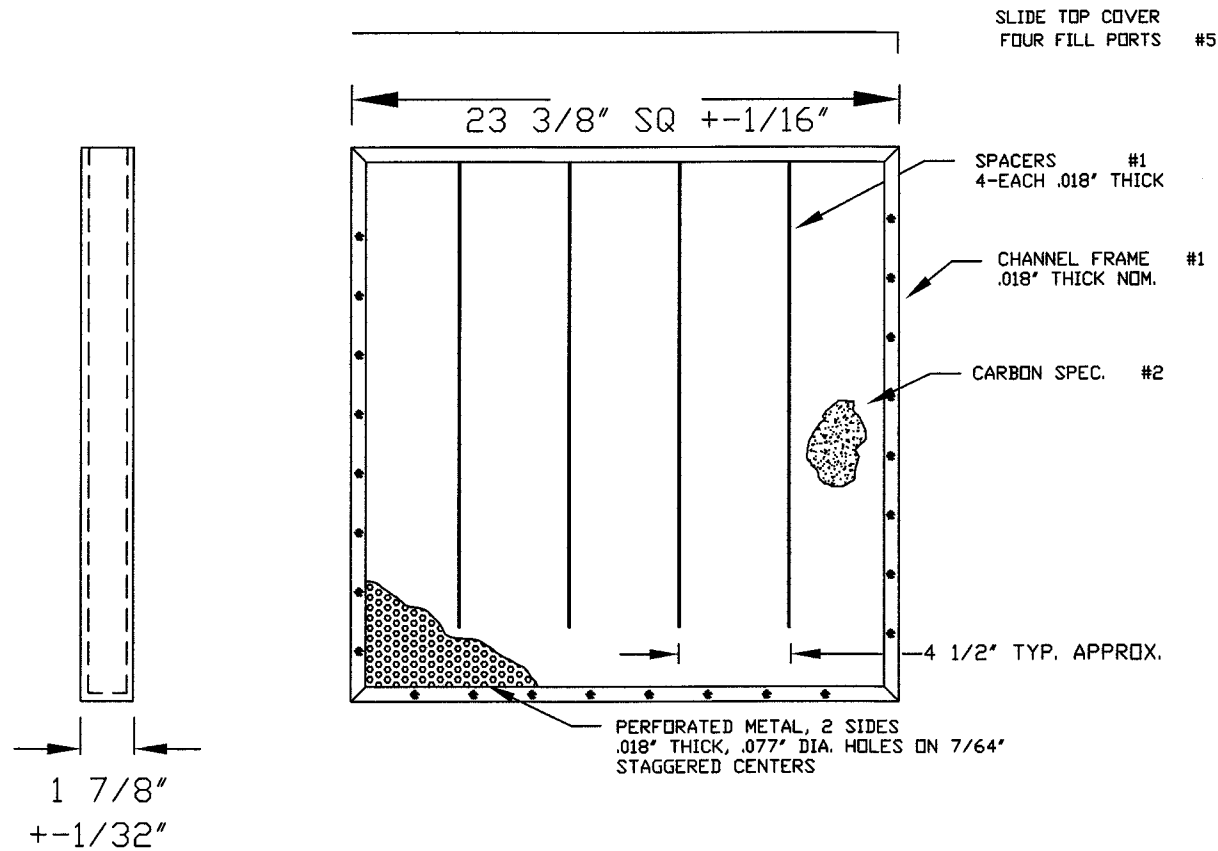

SPECIFICATIONS

DIMENSIONS:

23 3/8 x 23 3/8 x 1 7/8

#1 26 GAUGE CRS PAINTED

#2 4 X 8 CARBON

#4 VENDOR WILL SEAL PANELS IN PLASTIC BAGS FOR SHIPMENT AND STORAGE

#5 FOUR HOLE IN TOP
2 1/8" x 1 3/8"

WEIGHTS

INFO:

FILTER EMPTY- 4LBS.

FILTER FILLED- 21LBS.

TITLE:

23 3/8 X 23 3/8 X 1 7/8

SCALE:	DWG NO.	
DRAWN:	APPROVED:	DATE:
CHECKED:	CUSTOMER:	